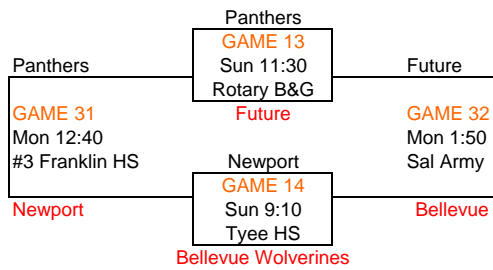

# Washington Youth Sports Martin Luther King AAU Basketball Tournament

In Conjunction with

Rotary Boys & Girls Club  
5th Grade Division

**Rotary Style Black 5th Grade Champions**

# Washington Youth Sports Martin Luther King AAU Basketball Tournament

In Conjunction with

Rotary Boys & Girls Club  
5th Grade Division

Rotary Style Blue

GAME 37  
Mon 5:20  
#1 Franklin HS  
Redmond Raptors

# Washington Youth Sports Martin Luther King AAU Basketball Tournament

In Conjunction with

*Rotary Boys & Girls Club*  
**5th Grade Division**

G-1	EC Dragons	34	Ballard HEAT	40
G-2	Panthers	35	EC Grizzlies	14
G-3	South Seattle Sports	46	Mercer Island	23
G-4	EC Pioneers	46	Rotary Style Blue	45
G-5	Lynden	50	Redmond Raptors	28
G-6	Newport	37	HYPE	28
G-7	Arlington Eagles	40	Mill Creek	42
G-8	Mt Si	18	Bellevue Wolverines	24
G-9	ICP - Portland	57	Panthers	11
G-10	Future	39	EC Pioneers	42
G-11	Portland Kings	40	Newport	24
G-12	Rotary Style Black	46	Bellevue Wolverines	24
G-13	Panthers	16	Future	56
G-14	Newport	L	Bellevue Wolverines	W
G-15	EC Dragons	W	EC Grizzlies	L
G-16	Mercer Island	19	Rotary Style Blue	32
G-17	Redmond Raptors	20	HYPE	18
G-18	Arlington Eagles	31	Mt Si	27
G-19	Ballard Heat	35	ICP - Portland	30
G-20	South Seattle Sports	W	EC Pioneers	L
G-21	Lynden	43	Portland Kings	36
G-22	Mill Creek	11	Rotary Style Black	45
G-23	EC Grizzlies	13	Mercer Island	34
G-24	HYPE	13	Mt Si	38
G-25	ICP - Portland	36	EC Pioneers	30
G-26	Portland Kings	43	Mill Creek	19
G-27	EC Dragons	62	Rotary Style Blue	46
G-28	Redmond Raptors	25	Arlington Eagles	46
G-29	Ballard Heat	38	South Seattle Sports	34
G-30	Lynden	L	Rotary Style Black	W
G-31	Panthers	26	Newport	36
G-32	Future	42	Bellevue	50
G-33	EC Grizzlies	37	HYPE	39
G-34	Mercer Island	34	Mt Si	38
G-35	EC Pioneers	33	Mill Creek	22
G-36	ICP - Portland	48	Portland Kings	47
G-37	Rotary Style Blue	53	Redmond Raptors	13
G-38	EC Dragons	36	Arlington Eagles	21
G-39	South Seattle Sports		Lynden	
G-40	Ballard Heat	39	Rotary Style Black	41