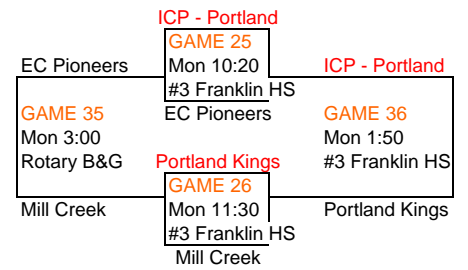

# Washington Youth Sports Martin Luther King AAU Basketball Tournament

In Conjunction with

Rotary Boys & Girls Club  
5th Grade Division

**Rotary Style Black 5th Grade Champions**

# Washington Youth Sports Martin Luther King AAU Basketball Tournament

In Conjunction with

Rotary Boys & Girls Club  
5th Grade Division

Rotary Style Blue

GAME 37  
Mon 5:20  
#1 Franklin HS  
Redmond Raptors

# Washington Youth Sports Martin Luther King AAU Basketball Tournament

In Conjunction with

*Rotary Boys & Girls Club*  
**5th Grade Division**

G-1	EC Dragons	34	Ballard HEAT	40
G-2	Panthers	35	EC Grizzlies	14
G-3	South Seattle Sports	46	Mercer Island	23
G-4	EC Pioneers	46	Rotary Style Blue	45
G-5	Lynden	50	Redmond Raptors	28
G-6	Newport	37	HYPE	28
G-7	Arlington Eagles	40	Mill Creek	42
G-8	Mt Si	18	Bellevue Wolverines	24
G-9	ICP - Portland	57	Panthers	11
G-10	Future	39	EC Pioneers	42
G-11	Portland Kings	40	Newport	24
G-12	Rotary Style Black	46	Bellevue Wolverines	24
G-13	Panthers	16	Future	56
G-14	Newport	L	Bellevue Wolverines	W
G-15	EC Dragons	W	EC Grizzlies	L
G-16	Mercer Island	19	Rotary Style Blue	32
G-17	Redmond Raptors	20	HYPE	18
G-18	Arlington Eagles	31	Mt Si	27
G-19	Ballard Heat	35	ICP - Portland	30
G-20	South Seattle Sports	W	EC Pioneers	L
G-21	Lynden	43	Portland Kings	36
G-22	Mill Creek	11	Rotary Style Black	45
G-23	EC Grizzlies	13	Mercer Island	34
G-24	HYPE	13	Mt Si	38
G-25	ICP - Portland	36	EC Pioneers	30
G-26	Portland Kings	43	Mill Creek	19
G-27	EC Dragons	62	Rotary Style Blue	46
G-28	Redmond Raptors	25	Arlington Eagles	46
G-29	Ballard Heat	38	South Seattle Sports	34
G-30	Lynden	L	Rotary Style Black	W
G-31	Panthers	26	Newport	36
G-32	Future	42	Bellevue	50
G-33	EC Grizzlies	37	HYPE	39
G-34	Mercer Island	34	Mt Si	38
G-35	EC Pioneers	33	Mill Creek	22
G-36	ICP - Portland	48	Portland Kings	47
G-37	Rotary Style Blue	53	Redmond Raptors	13
G-38	EC Dragons	36	Arlington Eagles	21
G-39	South Seattle Sports		Lynden	
G-40	Ballard Heat	39	Rotary Style Black	41