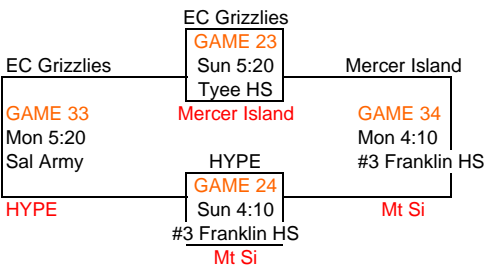

# Washington Youth Sports Martin Luther King AAU Basketball Tournament

In Conjunction with

Rotary Boys & Girls Club  
5th Grade Division

**Rotary Style Black 5th Grade Champions**

# Washington Youth Sports Martin Luther King AAU Basketball Tournament

In Conjunction with

Rotary Boys & Girls Club  
5th Grade Division

Rotary Style Blue

GAME 37  
Mon 5:20  
#1 Franklin HS  
Redmond Raptors

# Washington Youth Sports Martin Luther King AAU Basketball Tournament

In Conjunction with

*Rotary Boys & Girls Club*  
**5th Grade Division**

G-1	EC Dragons	34	Ballard HEAT	40
G-2	Panthers	35	EC Grizzlies	14
G-3	South Seattle Sports	46	Mercer Island	23
G-4	EC Pioneers	46	Rotary Style Blue	45
G-5	Lynden	50	Redmond Raptors	28
G-6	Newport	37	HYPE	28
G-7	Arlington Eagles	40	Mill Creek	42
G-8	Mt Si	18	Bellevue Wolverines	24
G-9	ICP - Portland	57	Panthers	11
G-10	Future	39	EC Pioneers	42
G-11	Portland Kings	40	Newport	24
G-12	Rotary Style Black	46	Bellevue Wolverines	24
G-13	Panthers	16	Future	56
G-14	Newport	L	Bellevue Wolverines	W
G-15	EC Dragons	W	EC Grizzlies	L
G-16	Mercer Island	19	Rotary Style Blue	32
G-17	Redmond Raptors	20	HYPE	18
G-18	Arlington Eagles	31	Mt Si	27
G-19	Ballard Heat	35	ICP - Portland	30
G-20	South Seattle Sports	W	EC Pioneers	L
G-21	Lynden	43	Portland Kings	36
G-22	Mill Creek	11	Rotary Style Black	45
G-23	EC Grizzlies	13	Mercer Island	34
G-24	HYPE	13	Mt Si	38
G-25	ICP - Portland	36	EC Pioneers	30
G-26	Portland Kings	43	Mill Creek	19
G-27	EC Dragons	62	Rotary Style Blue	46
G-28	Redmond Raptors	25	Arlington Eagles	46
G-29	Ballard Heat	38	South Seattle Sports	34
G-30	Lynden	L	Rotary Style Black	W
G-31	Panthers	26	Newport	36
G-32	Future	42	Bellevue	50
G-33	EC Grizzlies	37	HYPE	39
G-34	Mercer Island	34	Mt Si	38
G-35	EC Pioneers	33	Mill Creek	22
G-36	ICP - Portland	48	Portland Kings	47
G-37	Rotary Style Blue	53	Redmond Raptors	13
G-38	EC Dragons	36	Arlington Eagles	21
G-39	South Seattle Sports		Lynden	
G-40	Ballard Heat	39	Rotary Style Black	41