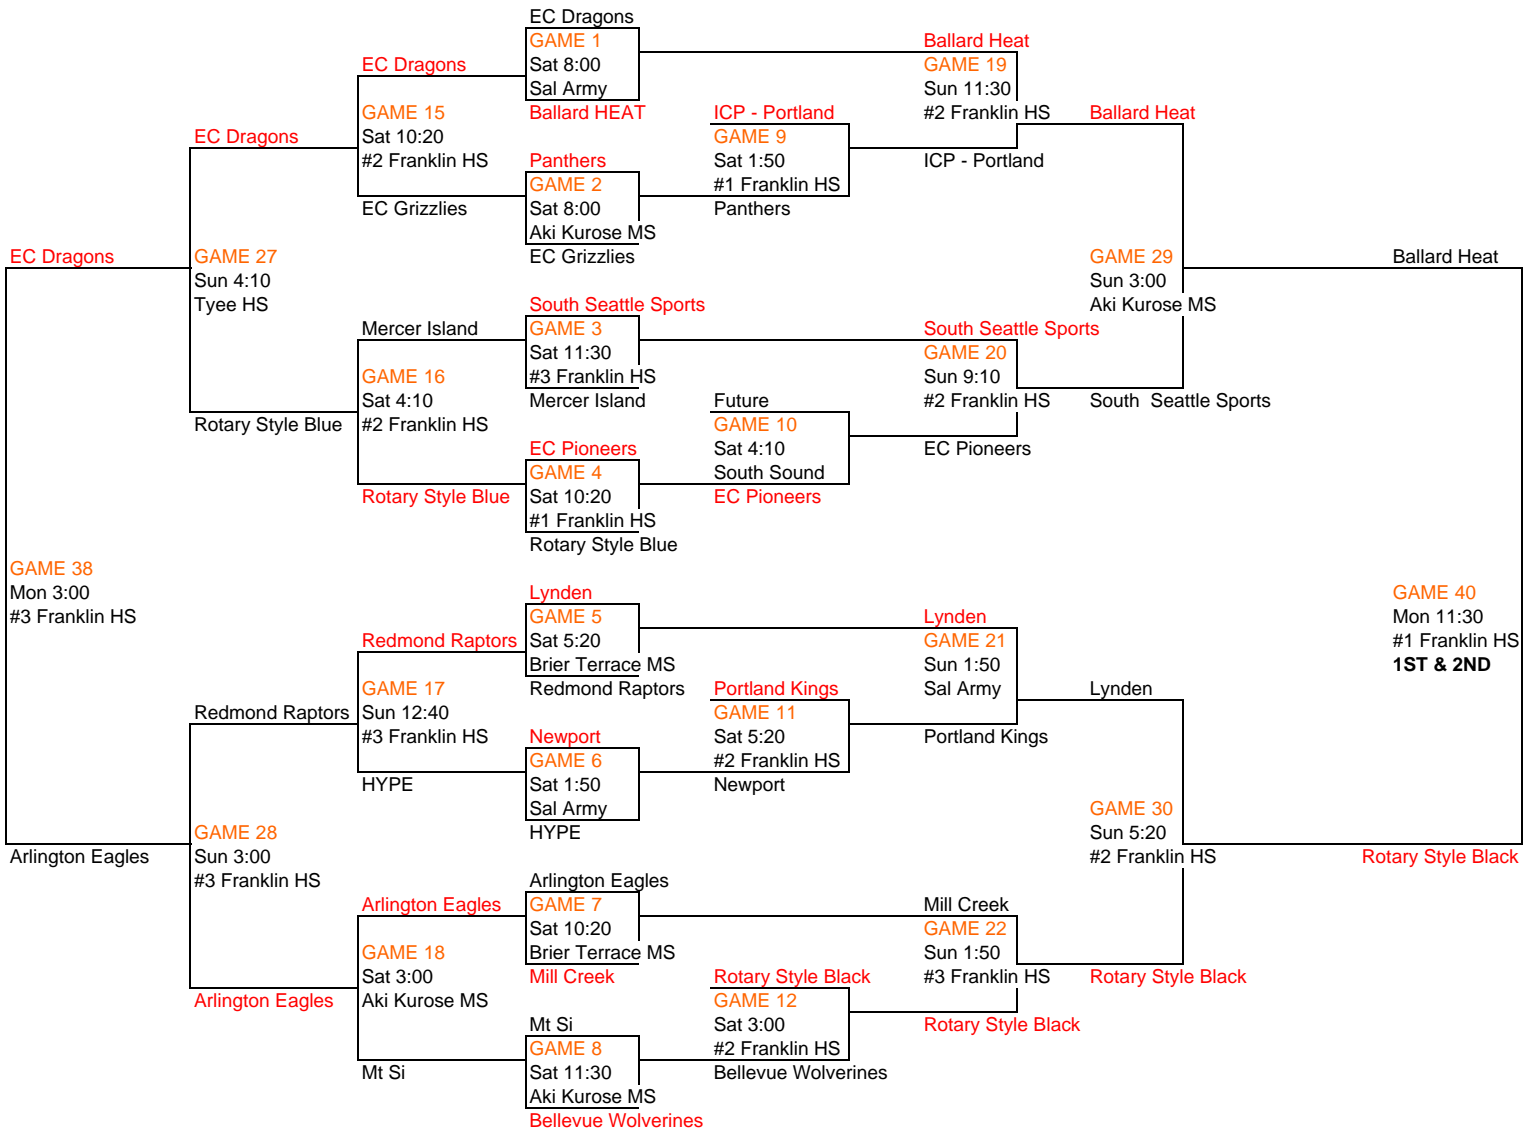

# Washington Youth Sports Martin Luther King AAU Basketball Tournament

In Conjunction with

Rotary Boys & Girls Club  
5th Grade Division

**Rotary Style Black 5th Grade Champions**

# Washington Youth Sports Martin Luther King AAU Basketball Tournament

In Conjunction with

Rotary Boys & Girls Club  
5th Grade Division

Rotary Style Blue

GAME 37  
Mon 5:20  
#1 Franklin HS  
Redmond Raptors

South Seattle Sports

GAME 39  
Mon 1:50  
South Sound  
Lynden