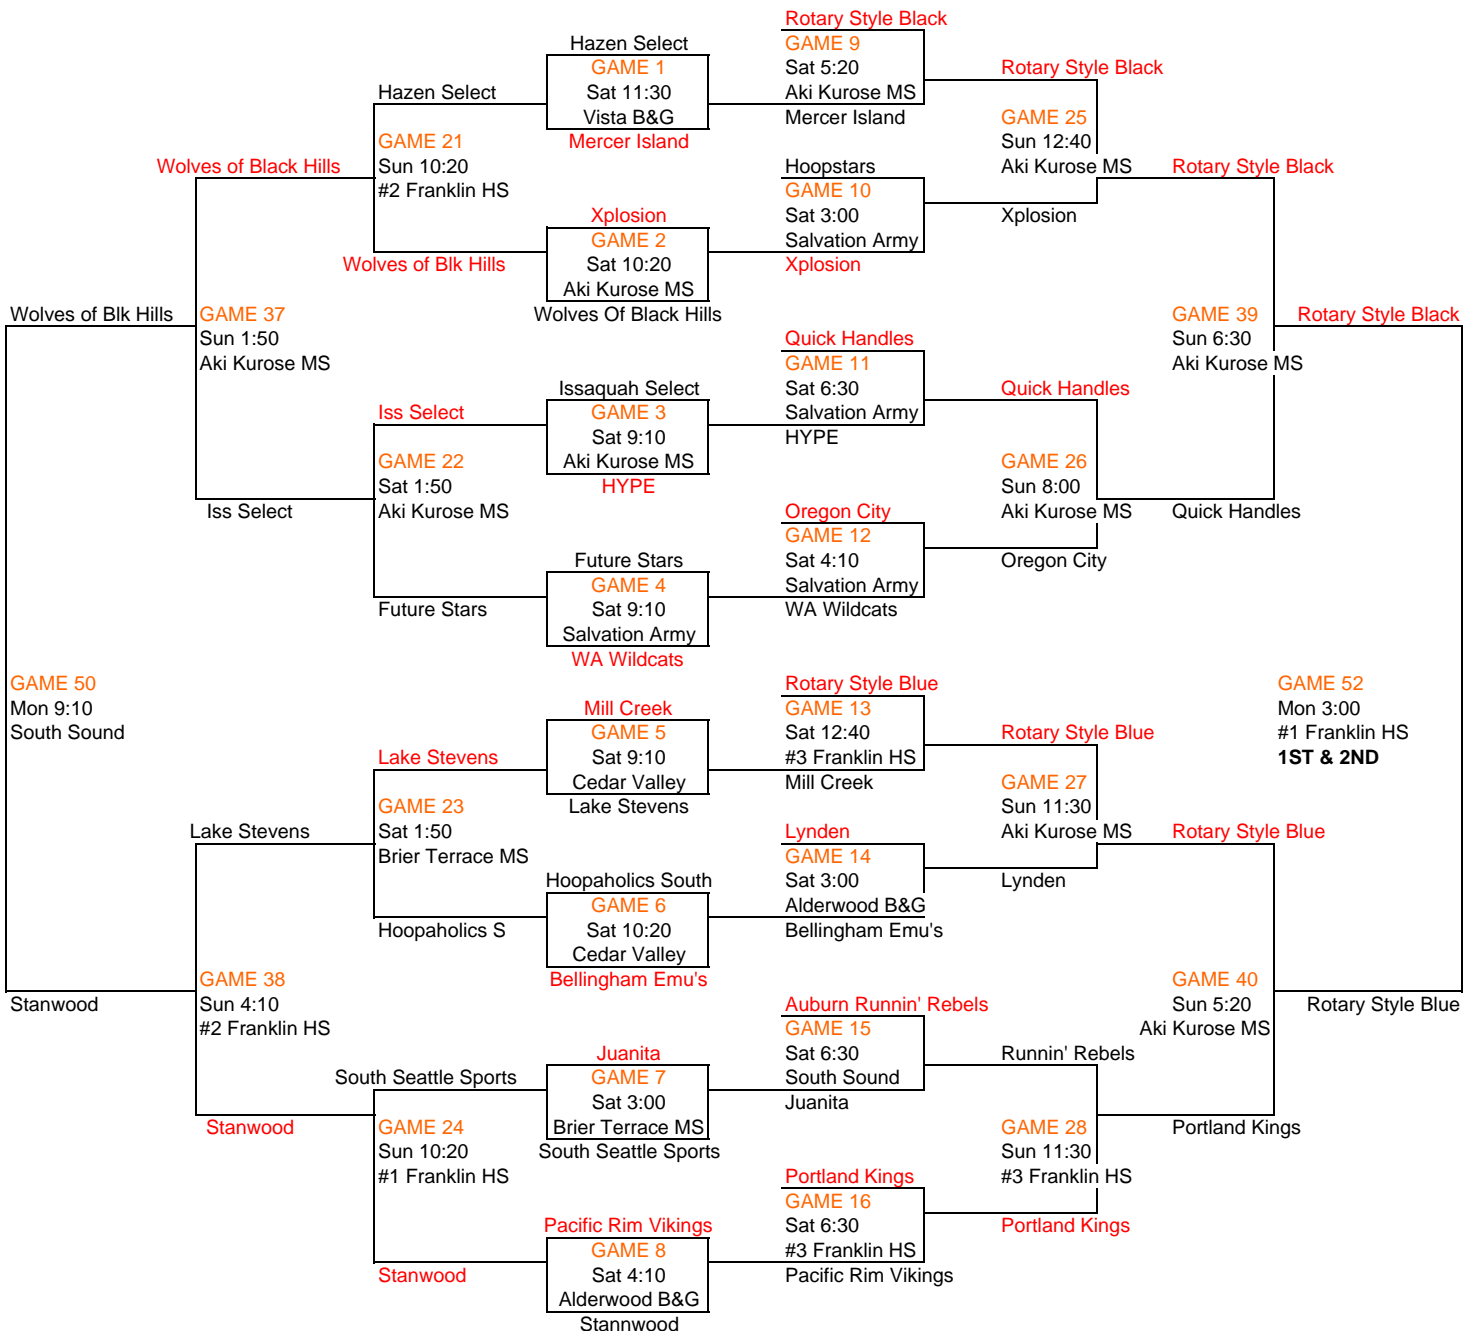

# Washington Youth Sports Martin Luther King AAU Basketball Tournament

In Conjunction with

## Rotary Boys & Girls Club 8th Grade Boys Division

**Rotary Style Black 8th Grade Champions**

# Washington Youth Sports Martin Luther King AAU Basketball Tournament

In Conjunction with

Rotary Boys & Girls Club