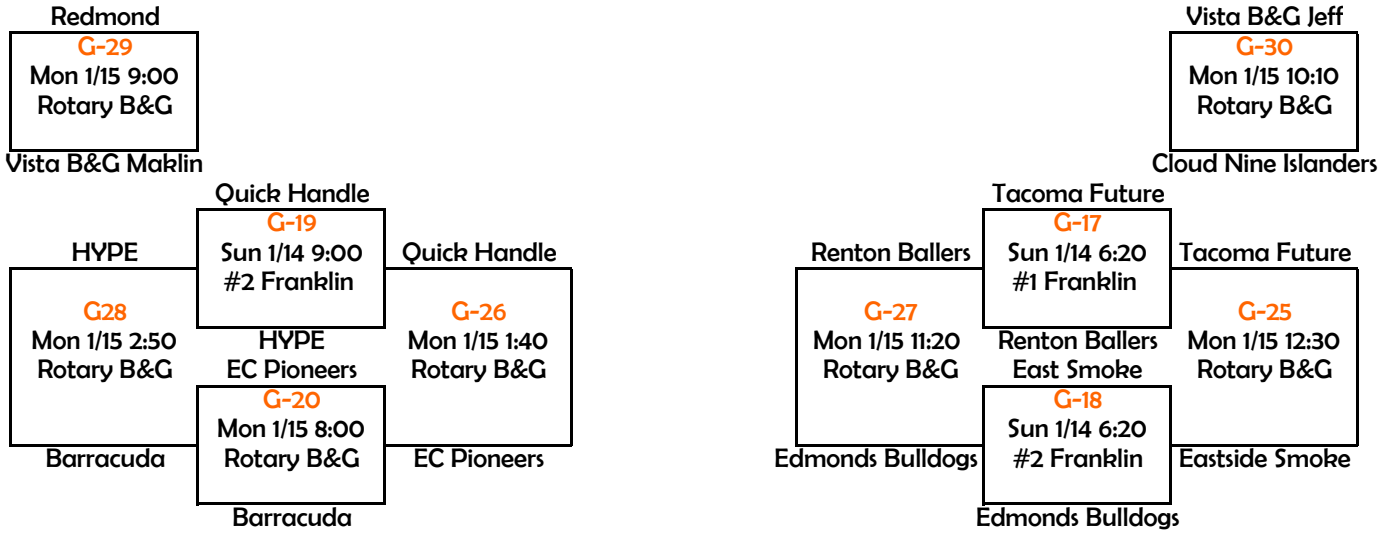

WASHINGTON YOUTH SPORTS

In Cooperation With
Rotary Boys & Girls Club

4th Grade

G-1	Las Vegas Sha	46	21 Ballers	Sat 1/13 12:30	Denny MS
G-2	Tacoma Future	44	25 Quick Handle	Sat 1/13 11:20	#1 Franklin
G-3	Renton Ballers	50	42 HYPE	Sat 1/13 2:50	Rotary B&G
G-4	Redmond	35	50 Vista B&G-Jeffcoat	Sat 1/13 1:40	Rotary B&G
G-5	Eastside Smok	W	L Vista B&G - Maklin	Sat 1/13 11:20	Aki Kurose MS
G-6	Cloud Nine Isla	50	18 EC Pioneers	Sat 1/13 12:30	Rotary B&G
G-7	Barracuda	26	41 Edmonds Bulldogs	Sat 1/13 5:10	Rotary B&G
G-8	Eastside Jayha	11	36 WA Warriors	Sat 1/13 12:30	#1 Franklin
G-9	Las Vegas Sha	49	19 Tacoma Future	Sun 1/14 1:40	Vista B&G
G-10	Renton Ballers	50	49 Vista B&G-Jeffcoat	Sun 1/14 12:30	Rotary B&G
G-11	Eastside Smok	23	33 Cloud Nine Islanders	Sun 1/14 4:00	Rotary B&G
G-12	Edmonds Bulld	27	62 WA Warriors	Sun 1/14 2:50	Rotary B&G
G-13	Ballers	W	L Quick Handle	Sat 1/13 4:00	Rotary B&G
G-14	HYPE	21	42 Redmond	Sat 1/13 6:20	Rotary B&G
G-15	Vista B&G Mak	30	29 EC Pioneers	Sun 1/14 11:20	Rotary B&G
G-16	Barracuda	21	40 Eastside Jayhawks	Sun 1/14 1:40	Rotary B&G
G-17	Tacoma Future	43	36 Renton Ballers	Sun 1/14 6:20	#1 Franklin
G-18	East Smoke	25	23 Edmonds Bulldogs	Sun 1/14 6:20	#2 Franklin
G-19	Quick Handle	50	34 HYPE	Sun 1/14 9:00	#2 Franklin
G-20	EC Pioneers	41	25 Barracuda	Mon 1/15 8:00	Rotary B&G
G-21	Las Vegas Sha	56	51 Vista B&G-Jeffcoat	Sun 1/14 4:00	Aki Kurose MS
G-22	Cloud Nine Isla	24	60 WA Warriors	Sun 1/14 6:20	Rotary B&G
G-23	Ballers	43	41 Redmond	Sun 1/14 10:10	Rotary B&G
G-24	Vista B&G Mak	13	26 Eastside Jayhawks	Sun 1/14 5:10	Rotary B&G
G-25	Tacoma Future	35	37 Eastside Smoke	Mon 1/15 12:30	Rotary B&G
G-26	Quick Handle	32	22 EC Pioneers	Mon 1/15 1:40	Rotary B&G
G-27	Renton Ballers	17	43 Edmonds Bulldogs	Mon 1/15 11:20	Rotary B&G
G-28	HYPE	15	28 Barracuda	Mon 1/15 2:50	Rotary B&G
G-29	Redmond	W	L Vista B&G Maklin	Mon 1/15 9:00	Rotary B&G
G-30	Vista B&G Jeff	53	47 Cloud Nine Islanders	Mon 1/15 10:10	Rotary B&G
G-31	Ballers	28	44 Eastside Jayhawks	Mon 1/15 4:00	Rotary B&G
G-32	Las Vegas Sha	42	43 WA Warriors	Mon 1/15 11:20	Salvation Army