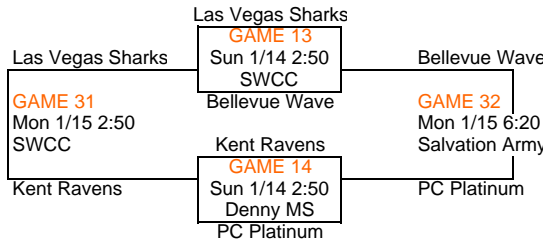

WASHINGTON YOUTH SPORTS

In Cooperation With
Rotary Boys & Girls Club

5th Grade

Rotary Style Blue
GAME 37
 Mon 1/15 4:00
 SWCC
 EXTREEM

Bellevue YBA
GAME 39
 Mon 1/15 12:30
 Aki Kurose MS
 Rotary Style Black

G-1	Vista B&G	29
G-2	Kirkland Rebels	14
G-3	Team Jones OR	50
G-4	ICP-Red OR	55
G-5	EC Dragons	40
G-6	Kent Ravens	18
G-7	Salem Select OR	39
G-8	PC Platinum	46
G-9	Las Vegas Sharks	55
G-10	Bellevue Wave	22
G-11	ICP-Black OR	45
G-12	Rotary Style Black	59
G-13	Las Vegas Sharks	28
G-14	Kent Ravens	23
G-15	Vista B&G	52
G-16	Samm Wildcats	45
G-17	Cloud 9 Islanders	47
G-18	EXTREEM	29
G-19	Bellevue YBA	46
G-20	Team Jones	32
G-21	EC Dragons	22
G-22	Salem Select	24
G-23	Kirkland Rebels	26
G-24	HYPE	30
G-25	Stanwood	46
G-26	ICP-Black	37
G-27	Vista B&G	50
G-28	Cloud 9 Islanders	32
G-29	Bellevue YBA	25
G-30	EC Dragons	38
G-31	Las Vegas Sharks	31
G-32	Bellevue Wave	45
G-33	Kirkland Rebels	36
G-34	Samm Wildcats	51
G-35	Team Jones	
G-36	Stanwood	43
G-37	Rotary Style Blue	29
G-38	Vista B&G	58
G-39	Bellevue YBA	46
G-40	ICP-Red	59

38	Bellevue YBA	
68	Stanwood	
28	Samm Wildcats	
21	Rotary Style Blue	
26	Cloud 9 Islanders	
13	HYPE	
18	EXTREEM	
41	Fed Way Flight	
59	Stanwood	
37	ICP-Red	
19	Kent Ravens	
28	PC Platinum	
39	Bellevue Wave	
41	PC Platinum	
9	Kirkland Rebels	
47	Rotary Style Blue	
35	HYPE	
27	Fed Way Flight	
43	Stanwood	
56	ICP-Red	
16	ICP-Black	
59	Rotary Style Black	
55	Samm Wildcats	
43	Fed Way Flight	
37	Team Jones	
26	Salem Select	
20	Rotary Style Blue	
26	EXTREEM	
50	ICP-Red	
31	Rotary Style Black	
33	Kent Ravens	
20	PC Platinum	
34	HYPE	
41	Fed Way Flight	
52	Salem Select	
48	ICP-Black	
31	EXTREEM	
39	Cloud Nine Islanders	
51	Rotary Style Black	
33	EC Dragons	