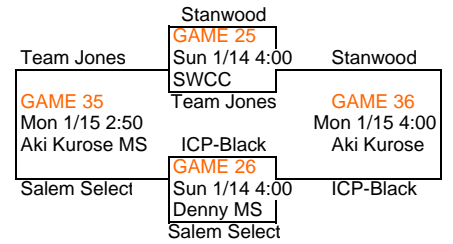

WASHINGTON YOUTH SPORTS

In Cooperation With
Rotary Boys & Girls Club

5th Grade

Rotary Style Blue
GAME 37
 Mon 1/15 4:00
 SWCC
 EXTREEM

Bellevue YBA
GAME 39
 Mon 1/15 12:30
 Aki Kurose MS
 Rotary Style Black

G-1	Vista B&G	29
G-2	Kirkland Rebels	14
G-3	Team Jones OR	50
G-4	ICP-Red OR	55
G-5	EC Dragons	40
G-6	Kent Ravens	18
G-7	Salem Select OR	39
G-8	PC Platinum	46
G-9	Las Vegas Sharks	55
G-10	Bellevue Wave	22
G-11	ICP-Black OR	45
G-12	Rotary Style Black	59
G-13	Las Vegas Sharks	28
G-14	Kent Ravens	23
G-15	Vista B&G	52
G-16	Samm Wildcats	45
G-17	Cloud 9 Islanders	47
G-18	EXTREEM	29
G-19	Bellevue YBA	46
G-20	Team Jones	32
G-21	EC Dragons	22
G-22	Salem Select	24
G-23	Kirkland Rebels	26
G-24	HYPE	30
G-25	Stanwood	46
G-26	ICP-Black	37
G-27	Vista B&G	50
G-28	Cloud 9 Islanders	32
G-29	Bellevue YBA	25
G-30	EC Dragons	38
G-31	Las Vegas Sharks	31
G-32	Bellevue Wave	45
G-33	Kirkland Rebels	36
G-34	Samm Wildcats	51
G-35	Team Jones	
G-36	Stanwood	43
G-37	Rotary Style Blue	29
G-38	Vista B&G	58
G-39	Bellevue YBA	46
G-40	ICP-Red	59

38	Bellevue YBA	
68	Stanwood	
28	Samm Wildcats	
21	Rotary Style Blue	
26	Cloud 9 Islanders	
13	HYPE	
18	EXTREEM	
41	Fed Way Flight	
59	Stanwood	
37	ICP-Red	
19	Kent Ravens	
28	PC Platinum	
39	Bellevue Wave	
41	PC Platinum	
9	Kirkland Rebels	
47	Rotary Style Blue	
35	HYPE	
27	Fed Way Flight	
43	Stanwood	
56	ICP-Red	
16	ICP-Black	
59	Rotary Style Black	
55	Samm Wildcats	
43	Fed Way Flight	
37	Team Jones	
26	Salem Select	
20	Rotary Style Blue	
26	EXTREEM	
50	ICP-Red	
31	Rotary Style Black	
33	Kent Ravens	
20	PC Platinum	
34	HYPE	
41	Fed Way Flight	
52	Salem Select	
48	ICP-Black	
31	EXTREEM	
39	Cloud Nine Islanders	
51	Rotary Style Black	
33	EC Dragons	