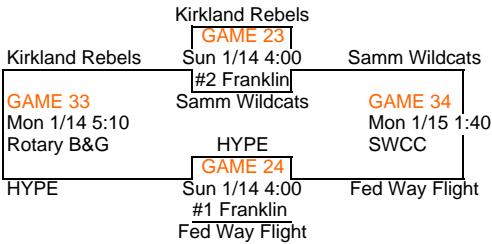

WASHINGTON YOUTH SPORTS

In Cooperation With
Rotary Boys & Girls Club

5th Grade

Rotary Style Blue
GAME 37
 Mon 1/15 4:00
 SWCC
 EXTREEM

Bellevue YBA
GAME 39
 Mon 1/15 12:30
 Aki Kurose MS
 Rotary Style Black

G-1	Vista B&G	29
G-2	Kirkland Rebels	14
G-3	Team Jones OR	50
G-4	ICP-Red OR	55
G-5	EC Dragons	40
G-6	Kent Ravens	18
G-7	Salem Select OR	39
G-8	PC Platinum	46
G-9	Las Vegas Sharks	55
G-10	Bellevue Wave	22
G-11	ICP-Black OR	45
G-12	Rotary Style Black	59
G-13	Las Vegas Sharks	28
G-14	Kent Ravens	23
G-15	Vista B&G	52
G-16	Samm Wildcats	45
G-17	Cloud 9 Islanders	47
G-18	EXTREEM	29
G-19	Bellevue YBA	46
G-20	Team Jones	32
G-21	EC Dragons	22
G-22	Salem Select	24
G-23	Kirkland Rebels	26
G-24	HYPE	30
G-25	Stanwood	46
G-26	ICP-Black	37
G-27	Vista B&G	50
G-28	Cloud 9 Islanders	32
G-29	Bellevue YBA	25
G-30	EC Dragons	38
G-31	Las Vegas Sharks	31
G-32	Bellevue Wave	45
G-33	Kirkland Rebels	36
G-34	Samm Wildcats	51
G-35	Team Jones	
G-36	Stanwood	43
G-37	Rotary Style Blue	29
G-38	Vista B&G	58
G-39	Bellevue YBA	46
G-40	ICP-Red	59

38	Bellevue YBA	
68	Stanwood	
28	Samm Wildcats	
21	Rotary Style Blue	
26	Cloud 9 Islanders	
13	HYPE	
18	EXTREEM	
41	Fed Way Flight	
59	Stanwood	
37	ICP-Red	
19	Kent Ravens	
28	PC Platinum	
39	Bellevue Wave	
41	PC Platinum	
9	Kirkland Rebels	
47	Rotary Style Blue	
35	HYPE	
27	Fed Way Flight	
43	Stanwood	
56	ICP-Red	
16	ICP-Black	
59	Rotary Style Black	
55	Samm Wildcats	
43	Fed Way Flight	
37	Team Jones	
26	Salem Select	
20	Rotary Style Blue	
26	EXTREEM	
50	ICP-Red	
31	Rotary Style Black	
33	Kent Ravens	
20	PC Platinum	
34	HYPE	
41	Fed Way Flight	
52	Salem Select	
48	ICP-Black	
31	EXTREEM	
39	Cloud Nine Islanders	
51	Rotary Style Black	
33	EC Dragons	