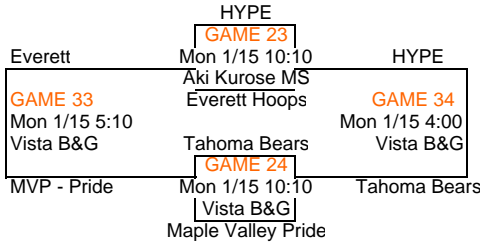

# WASHINGTON YOUTH SPORTS

**6th Grade**

In Cooperation With  
Rotary Boys & Girls Club

**HOOP KINGS - OR 6th Grade Division Champion**

# WASHINGTON YOUTH SPORTS

**6th Grade**

In Cooperation With  
Rotary Boys & Girls Club

Shorecrest Select

**GAME 37**  
Mon 1/15 11:20  
Aki Kurose MS  
Gig Harbor Hoops

Tacoma Future

**GAME 39**  
Mon 1/15 12:30  
Vista B&G  
Rotary Black

G-1	Bellevue Wolverines:	28
G-2	HYPE	15
G-3	Lynden	40
G-4	Everett Hoops	21
G-5	Eastmont Wildcats	W
G-6	Tahoma Bears	23
G-7	Magic	51
G-8	Rotary Style Blue	56
G-9	Ballard HEAT	53
G-10	EC Pioneers	55
G-11	Rotary Style Black	52
G-12	Hoop Kings OR	62
G-13	Ballard HEAT	46
G-14	Tacoma Knights	46
G-15	B'vue Wolverines	64
G-16	Shorecrest Select	39
G-17	East Wildcats	61
G-18	Maple Valley Pride	27
G-19	Inner City Players	40
G-20	Lynden	39
G-21	Team Jones	38
G-22	Magic	19
G-23	HYPE	35
G-24	Tahoma Bears	27
G-25	Inner City Players	32
G-26	Team Jones	49
G-27	B'vue Wolverines	47
G-28	East Wildcats	44
G-29	Tacoma Future	41
G-30	Rotary Style Black	38
G-31	MLT Heat	39
G-32	Ballard HEAT	44
G-33	Everett	39
G-34	HYPE	56
G-35	ICP	47
G-36	EC Pioneers	40
G-37	Shorecrest Select	45
G-38	Bellevue Wolverines:	42
G-39	Tacoma Future	51
G-40	Lynden	42

41	Inner City Players OR
48	Tacoma Future
22	Shorecrest Select
43	MLT Heat
L	Team Jones OR
55	Tacoma Knights
17	Maple Valley Pride
30	Gig Harbor Hoopers
59	Tacoma Future
29	MLT Heat
46	Tacoma Knights
38	Rotary Style Blue
32	MLT Heat
56	Rotary Style Blue
41	HYPE
29	Everett Hoops
20	Tahoma Bears
35	Gig Harbor Hoop
59	Tacoma Future
38	EC Pioneers
51	Rotary Style Black
44	Hoop Kings
19	Everett Hoops
21	Maple Valley Pride
57	ECPioneers
27	Magic
21	Shorecrest Select
25	Gig Harbor Hoop
45	Lynden
43	Hoop Kings
41	Tacoma Knights
33	Rotary Blue
47	MVP - Pride
38	Tahoma Bears
29	Magic
46	Team Jones
14	Gig Harbor Hoops
45	Eastmont Wildcats
36	Rotary Black
49	Hoop Kings OR