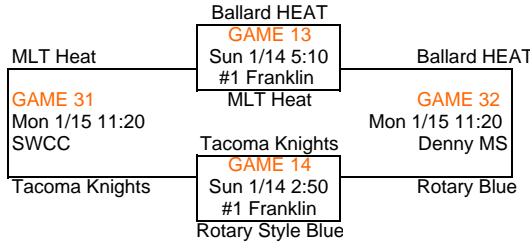

# WASHINGTON YOUTH SPORTS

**6th Grade**

In Cooperation With  
Rotary Boys & Girls Club

**HOOP KINGS - OR 6th Grade Division Champion**

# WASHINGTON YOUTH SPORTS

**6th Grade**

In Cooperation With  
Rotary Boys & Girls Club

Shorecrest Select

**GAME 37**  
Mon 1/15 11:20  
Aki Kurose MS  
Gig Harbor Hoops

Tacoma Future

**GAME 39**  
Mon 1/15 12:30  
Vista B&G  
Rotary Black

G-1	Bellevue Wolverines:	28
G-2	HYPE	15
G-3	Lynden	40
G-4	Everett Hoops	21
G-5	Eastmont Wildcats	W
G-6	Tahoma Bears	23
G-7	Magic	51
G-8	Rotary Style Blue	56
G-9	Ballard HEAT	53
G-10	EC Pioneers	55
G-11	Rotary Style Black	52
G-12	Hoop Kings OR	62
G-13	Ballard HEAT	46
G-14	Tacoma Knights	46
G-15	B'vue Wolverines	64
G-16	Shorecrest Select	39
G-17	East Wildcats	61
G-18	Maple Valley Pride	27
G-19	Inner City Players	40
G-20	Lynden	39
G-21	Team Jones	38
G-22	Magic	19
G-23	HYPE	35
G-24	Tahoma Bears	27
G-25	Inner City Players	32
G-26	Team Jones	49
G-27	B'vue Wolverines	47
G-28	East Wildcats	44
G-29	Tacoma Future	41
G-30	Rotary Style Black	38
G-31	MLT Heat	39
G-32	Ballard HEAT	44
G-33	Everett	39
G-34	HYPE	56
G-35	ICP	47
G-36	EC Pioneers	40
G-37	Shorecrest Select	45
G-38	Bellevue Wolverines:	42
G-39	Tacoma Future	51
G-40	Lynden	42

41	Inner City Players OR
48	Tacoma Future
22	Shorecrest Select
43	MLT Heat
L	Team Jones OR
55	Tacoma Knights
17	Maple Valley Pride
30	Gig Harbor Hoopers
59	Tacoma Future
29	MLT Heat
46	Tacoma Knights
38	Rotary Style Blue
32	MLT Heat
56	Rotary Style Blue
41	HYPE
29	Everett Hoops
20	Tahoma Bears
35	Gig Harbor Hoop
59	Tacoma Future
38	EC Pioneers
51	Rotary Style Black
44	Hoop Kings
19	Everett Hoops
21	Maple Valley Pride
57	ECPioneers
27	Magic
21	Shorecrest Select
25	Gig Harbor Hoop
45	Lynden
43	Hoop Kings
41	Tacoma Knights
33	Rotary Blue
47	MVP - Pride
38	Tahoma Bears
29	Magic
46	Team Jones
14	Gig Harbor Hoops
45	Eastmont Wildcats
36	Rotary Black
49	Hoop Kings OR