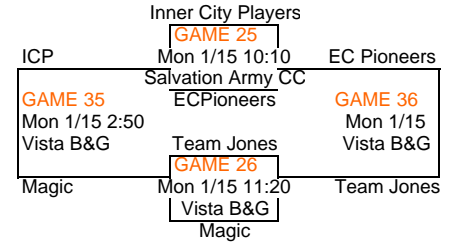

# WASHINGTON YOUTH SPORTS

**6th Grade**

In Cooperation With  
Rotary Boys & Girls Club

**HOOP KINGS - OR 6th Grade Division Champion**

# WASHINGTON YOUTH SPORTS

**6th Grade**

In Cooperation With  
Rotary Boys & Girls Club

Shorecrest Select

**GAME 37**  
Mon 1/15 11:20  
Aki Kurose MS  
Gig Harbor Hoops

Tacoma Future

**GAME 39**  
Mon 1/15 12:30  
Vista B&G  
Rotary Black

G-1	Bellevue Wolverines:	28
G-2	HYPE	15
G-3	Lynden	40
G-4	Everett Hoops	21
G-5	Eastmont Wildcats	W
G-6	Tahoma Bears	23
G-7	Magic	51
G-8	Rotary Style Blue	56
G-9	Ballard HEAT	53
G-10	EC Pioneers	55
G-11	Rotary Style Black	52
G-12	Hoop Kings OR	62
G-13	Ballard HEAT	46
G-14	Tacoma Knights	46
G-15	B'vue Wolverines	64
G-16	Shorecrest Select	39
G-17	East Wildcats	61
G-18	Maple Valley Pride	27
G-19	Inner City Players	40
G-20	Lynden	39
G-21	Team Jones	38
G-22	Magic	19
G-23	HYPE	35
G-24	Tahoma Bears	27
G-25	Inner City Players	32
G-26	Team Jones	49
G-27	B'vue Wolverines	47
G-28	East Wildcats	44
G-29	Tacoma Future	41
G-30	Rotary Style Black	38
G-31	MLT Heat	39
G-32	Ballard HEAT	44
G-33	Everett	39
G-34	HYPE	56
G-35	ICP	47
G-36	EC Pioneers	40
G-37	Shorecrest Select	45
G-38	Bellevue Wolverines:	42
G-39	Tacoma Future	51
G-40	Lynden	42

41	Inner City Players OR
48	Tacoma Future
22	Shorecrest Select
43	MLT Heat
L	Team Jones OR
55	Tacoma Knights
17	Maple Valley Pride
30	Gig Harbor Hoopers
59	Tacoma Future
29	MLT Heat
46	Tacoma Knights
38	Rotary Style Blue
32	MLT Heat
56	Rotary Style Blue
41	HYPE
29	Everett Hoops
20	Tahoma Bears
35	Gig Harbor Hoop
59	Tacoma Future
38	EC Pioneers
51	Rotary Style Black
44	Hoop Kings
19	Everett Hoops
21	Maple Valley Pride
57	ECPioneers
27	Magic
21	Shorecrest Select
25	Gig Harbor Hoop
45	Lynden
43	Hoop Kings
41	Tacoma Knights
33	Rotary Blue
47	MVP - Pride
38	Tahoma Bears
29	Magic
46	Team Jones
14	Gig Harbor Hoops
45	Eastmont Wildcats
36	Rotary Black
49	Hoop Kings OR