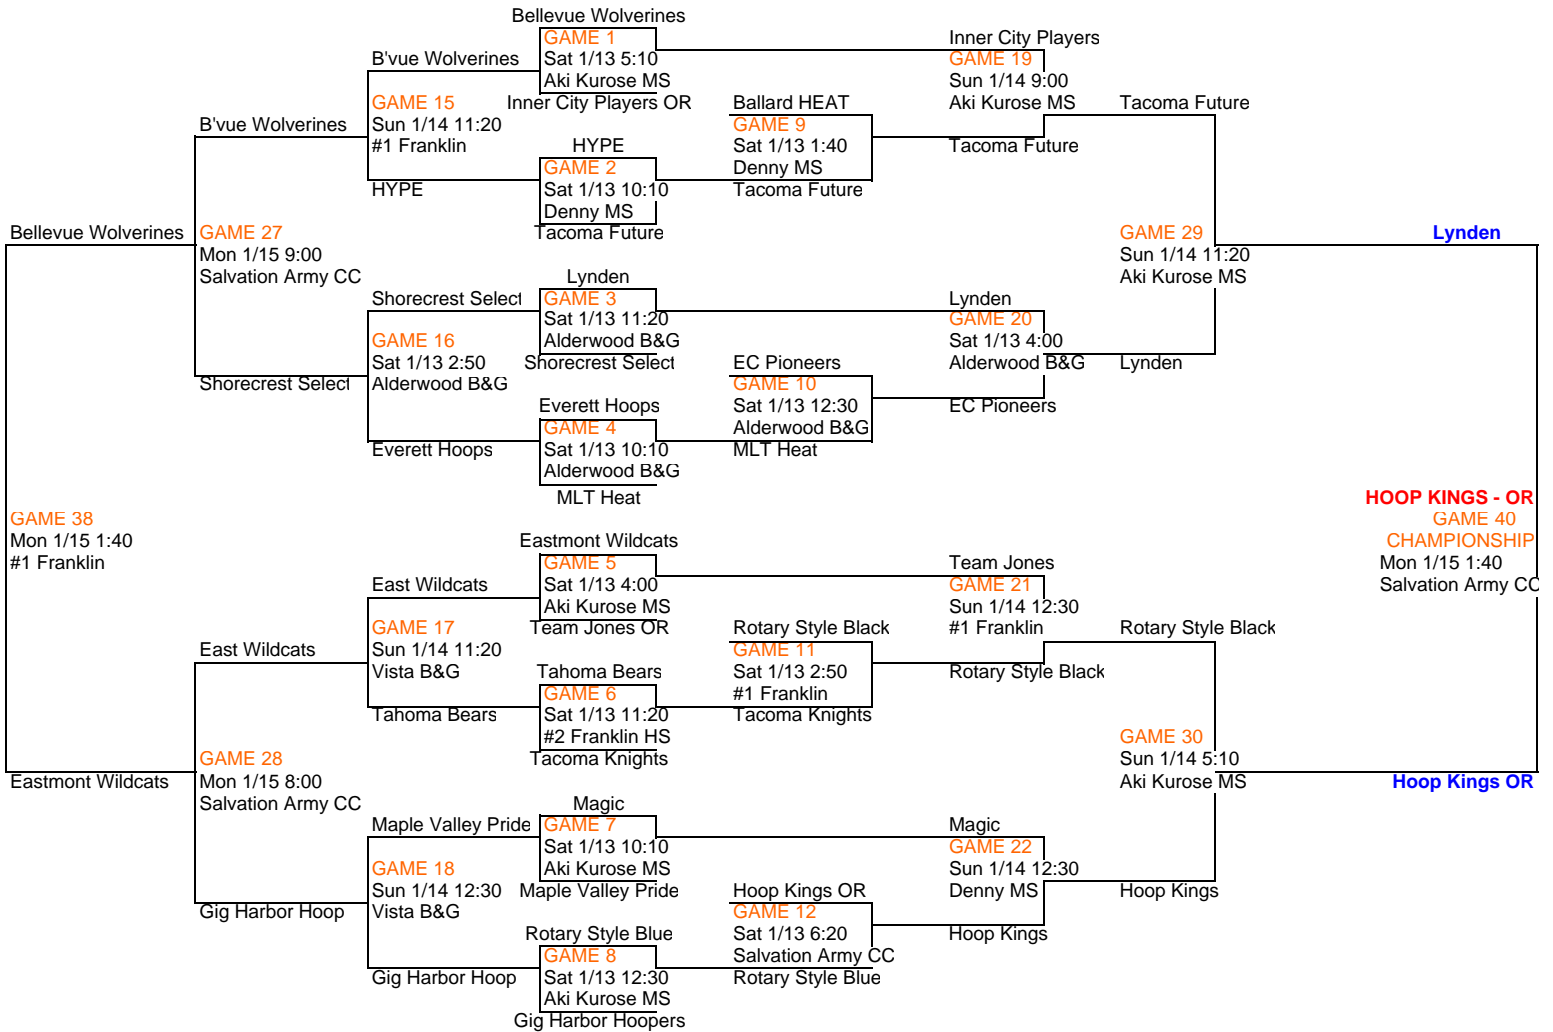

# WASHINGTON YOUTH SPORTS

**6th Grade**

In Cooperation With  
Rotary Boys & Girls Club

**HOOP KINGS - OR 6th Grade Division Champion**

# WASHINGTON YOUTH SPORTS

**6th Grade**

In Cooperation With  
Rotary Boys & Girls Club

Shorecrest Select

**GAME 37**  
Mon 1/15 11:20  
Aki Kurose MS  
Gig Harbor Hoops

Tacoma Future

**GAME 39**  
Mon 1/15 12:30  
Vista B&G  
Rotary Black

G-1	Bellevue Wolverines:	28
G-2	HYPE	15
G-3	Lynden	40
G-4	Everett Hoops	21
G-5	Eastmont Wildcats	W
G-6	Tahoma Bears	23
G-7	Magic	51
G-8	Rotary Style Blue	56
G-9	Ballard HEAT	53
G-10	EC Pioneers	55
G-11	Rotary Style Black	52
G-12	Hoop Kings OR	62
G-13	Ballard HEAT	46
G-14	Tacoma Knights	46
G-15	B'vue Wolverines	64
G-16	Shorecrest Select	39
G-17	East Wildcats	61
G-18	Maple Valley Pride	27
G-19	Inner City Players	40
G-20	Lynden	39
G-21	Team Jones	38
G-22	Magic	19
G-23	HYPE	35
G-24	Tahoma Bears	27
G-25	Inner City Players	32
G-26	Team Jones	49
G-27	B'vue Wolverines	47
G-28	East Wildcats	44
G-29	Tacoma Future	41
G-30	Rotary Style Black	38
G-31	MLT Heat	39
G-32	Ballard HEAT	44
G-33	Everett	39
G-34	HYPE	56
G-35	ICP	47
G-36	EC Pioneers	40
G-37	Shorecrest Select	45
G-38	Bellevue Wolverines:	42
G-39	Tacoma Future	51
G-40	Lynden	42

41	Inner City Players OR
48	Tacoma Future
22	Shorecrest Select
43	MLT Heat
L	Team Jones OR
55	Tacoma Knights
17	Maple Valley Pride
30	Gig Harbor Hoopers
59	Tacoma Future
29	MLT Heat
46	Tacoma Knights
38	Rotary Style Blue
32	MLT Heat
56	Rotary Style Blue
41	HYPE
29	Everett Hoops
20	Tahoma Bears
35	Gig Harbor Hoop
59	Tacoma Future
38	EC Pioneers
51	Rotary Style Black
44	Hoop Kings
19	Everett Hoops
21	Maple Valley Pride
57	ECPioneers
27	Magic
21	Shorecrest Select
25	Gig Harbor Hoop
45	Lynden
43	Hoop Kings
41	Tacoma Knights
33	Rotary Blue
47	MVP - Pride
38	Tahoma Bears
29	Magic
46	Team Jones
14	Gig Harbor Hoops
45	Eastmont Wildcats
36	Rotary Black
49	Hoop Kings OR