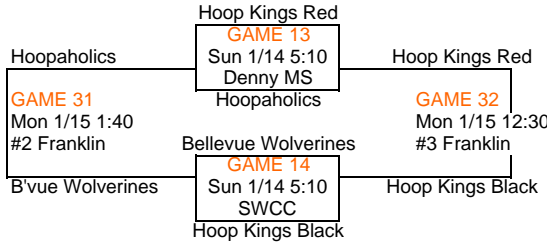

WASHINGTON YOUTH SPORTS

7th Grade

In Cooperation With
Rotary Boys & Girls Club

Rotary Style Black 7th Grade Division Champion

WASHINGTON YOUTH SPORTS

7th Grade

In Cooperation With
Rotary Boys & Girls Club

Tahoma YBA
GAME 37
Mon 1/15 2:50
#1 Franklin
Sik Wit It

Team Jones
GAME 39
Mon 1/15 1:40
Aki Kurose MS
EC Pioneers

G-1	Blazers	50
G-2	Hoop Kings Red OF	63
G-3	Team Jones	66
G-4	Hoopaholics	54
G-5	Inner City Players C	53
G-6	Rotary Style Blue	29
G-7	Xplosion	34
G-8	NT Bruins	61
G-9	Rotary Style Black	76
G-10	Oregon City Pionee	52
G-11	Seattle WAKE	57
G-12	Hoop Kings Black C	47
G-13	Hoop Kings Red	49
G-14	Bellevue Wolverines:	35
G-15	Blazers	41
G-16	Watts Reign	36
G-17	Inner City Players	49
G-18	Xplosion	58
G-19	Tacoma Future	34
G-20	Team Jones	71
G-21	EC Pioneers	50
G-22	SWISH	L
G-23	Blazers	34
G-24	Rotary Blue	52
G-25	Tacoma Future	58
G-26	Seattle WAKE	63
G-27	Issaquah Select	48
G-28	ICP	63
G-29	Rotary Style Black	64
G-30	EC Pioneers	47
G-31	Hoopaholics	37
G-32	Hoop Kings Red	86
G-33	Watts Reign	39
G-34	Blazers	42
G-35	Tacoma Future	70
G-36	OR City Pioneers	51
G-37	Tahoma YBA	26
G-38	Issaquah Select	49
G-39	Team Jones	39
G-40	Rotary Style Black	72

63	Tacoma Future
41	Issaquah Select
57	Watts Reign
29	Tahoma YBA
58	EC Pioneers
39	Bellevue Wolverines
52	SWISH
33	Sik Wit It Hoopstars
50	Hoop Kings Red
28	Hoopaholics
35	Bellevue Wolverines
49	NT Bruins
39	Hoopaholics
60	Hoop Kings Black
51	Issaquah Select
39	Tahoma YBA
28	Rotary Style Blue
60	Sik Wit It
84	Rotary Style Black
64	OR City Pioneers
49	Seattle WAKE
W	NT Bruins
32	Watts Reign
62	Xplosion
84	OR City Pioneers
51	Seattle SWISH
31	Tahoma YBA
52	Sik Wit It
44	Team Jones
48	NT Bruins
39	B'vue Wolverines
48	Hoop Kings Black
40	Rotary Blue
64	Xplosion
75	Seattle SWISH
38	Seattle WAKE
62	Sik Wit It
61	ICP
54	EC Pioneers
59	NT Bruins