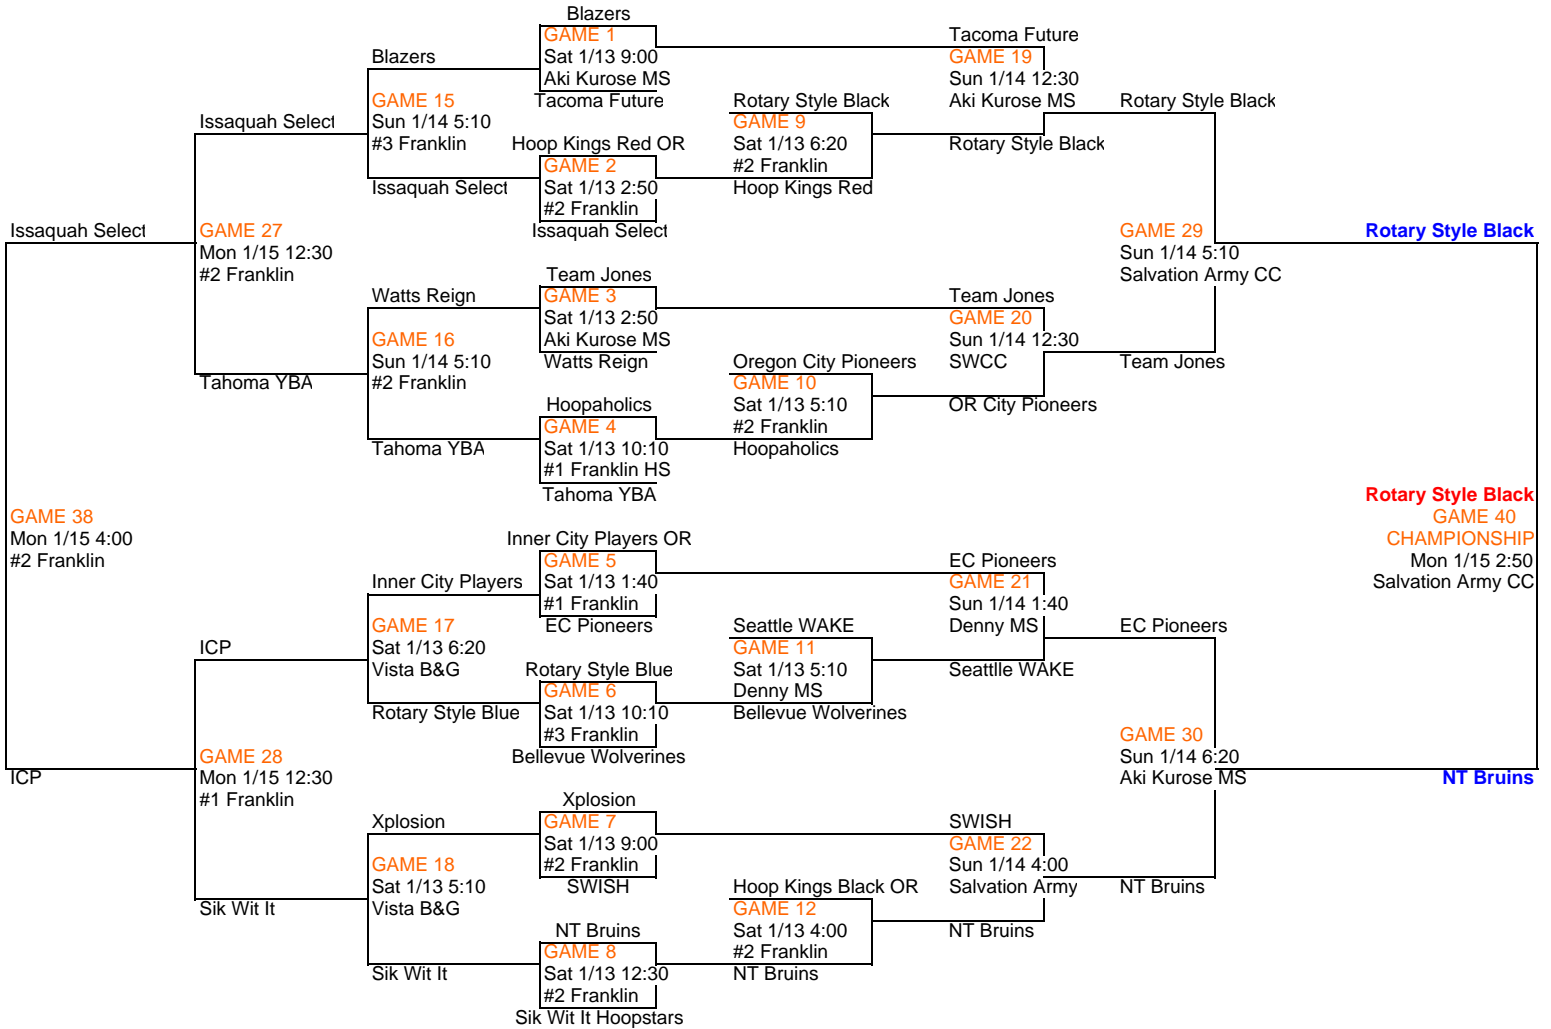

WASHINGTON YOUTH SPORTS

7th Grade

In Cooperation With
Rotary Boys & Girls Club

Rotary Style Black 7th Grade Division Champion

WASHINGTON YOUTH SPORTS

7th Grade

In Cooperation With
Rotary Boys & Girls Club

Tahoma YBA
GAME 37
Mon 1/15 2:50
#1 Franklin
Sik Wit It

Team Jones
GAME 39
Mon 1/15 1:40
Aki Kurose MS
EC Pioneers

G-1	Blazers	50
G-2	Hoop Kings Red OF	63
G-3	Team Jones	66
G-4	Hoopaholics	54
G-5	Inner City Players C	53
G-6	Rotary Style Blue	29
G-7	Xplosion	34
G-8	NT Bruins	61
G-9	Rotary Style Black	76
G-10	Oregon City Pionee	52
G-11	Seattle WAKE	57
G-12	Hoop Kings Black C	47
G-13	Hoop Kings Red	49
G-14	Bellevue Wolverines:	35
G-15	Blazers	41
G-16	Watts Reign	36
G-17	Inner City Players	49
G-18	Xplosion	58
G-19	Tacoma Future	34
G-20	Team Jones	71
G-21	EC Pioneers	50
G-22	SWISH	L
G-23	Blazers	34
G-24	Rotary Blue	52
G-25	Tacoma Future	58
G-26	Seattle WAKE	63
G-27	Issaquah Select	48
G-28	ICP	63
G-29	Rotary Style Black	64
G-30	EC Pioneers	47
G-31	Hoopaholics	37
G-32	Hoop Kings Red	86
G-33	Watts Reign	39
G-34	Blazers	42
G-35	Tacoma Future	70
G-36	OR City Pioneers	51
G-37	Tahoma YBA	26
G-38	Issaquah Select	49
G-39	Team Jones	39
G-40	Rotary Style Black	72

63	Tacoma Future
41	Issaquah Select
57	Watts Reign
29	Tahoma YBA
58	EC Pioneers
39	Bellevue Wolverines
52	SWISH
33	Sik Wit It Hoopstars
50	Hoop Kings Red
28	Hoopaholics
35	Bellevue Wolverines
49	NT Bruins
39	Hoopaholics
60	Hoop Kings Black
51	Issaquah Select
39	Tahoma YBA
28	Rotary Style Blue
60	Sik Wit It
84	Rotary Style Black
64	OR City Pioneers
49	Seattle WAKE
W	NT Bruins
32	Watts Reign
62	Xplosion
84	OR City Pioneers
51	Seattle SWISH
31	Tahoma YBA
52	Sik Wit It
44	Team Jones
48	NT Bruins
39	B'vue Wolverines
48	Hoop Kings Black
40	Rotary Blue
64	Xplosion
75	Seattle SWISH
38	Seattle WAKE
62	Sik Wit It
61	ICP
54	EC Pioneers
59	NT Bruins