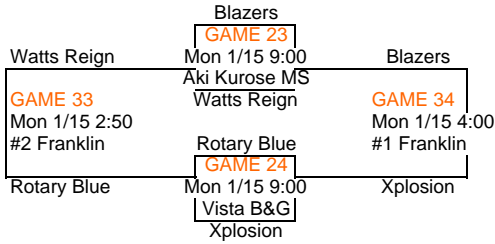

WASHINGTON YOUTH SPORTS

7th Grade

In Cooperation With
Rotary Boys & Girls Club

Rotary Style Black 7th Grade Division Champion

WASHINGTON YOUTH SPORTS

7th Grade

In Cooperation With
Rotary Boys & Girls Club

Tahoma YBA
GAME 37
Mon 1/15 2:50
#1 Franklin
Sik Wit It

Team Jones
GAME 39
Mon 1/15 1:40
Aki Kurose MS
EC Pioneers

G-1	Blazers	50
G-2	Hoop Kings Red OF	63
G-3	Team Jones	66
G-4	Hoopaholics	54
G-5	Inner City Players C	53
G-6	Rotary Style Blue	29
G-7	Xplosion	34
G-8	NT Bruins	61
G-9	Rotary Style Black	76
G-10	Oregon City Pionee	52
G-11	Seattle WAKE	57
G-12	Hoop Kings Black C	47
G-13	Hoop Kings Red	49
G-14	Bellevue Wolverines:	35
G-15	Blazers	41
G-16	Watts Reign	36
G-17	Inner City Players	49
G-18	Xplosion	58
G-19	Tacoma Future	34
G-20	Team Jones	71
G-21	EC Pioneers	50
G-22	SWISH	L
G-23	Blazers	34
G-24	Rotary Blue	52
G-25	Tacoma Future	58
G-26	Seattle WAKE	63
G-27	Issaquah Select	48
G-28	ICP	63
G-29	Rotary Style Black	64
G-30	EC Pioneers	47
G-31	Hoopaholics	37
G-32	Hoop Kings Red	86
G-33	Watts Reign	39
G-34	Blazers	42
G-35	Tacoma Future	70
G-36	OR City Pioneers	51
G-37	Tahoma YBA	26
G-38	Issaquah Select	49
G-39	Team Jones	39
G-40	Rotary Style Black	72

63	Tacoma Future
41	Issaquah Select
57	Watts Reign
29	Tahoma YBA
58	EC Pioneers
39	Bellevue Wolverines
52	SWISH
33	Sik Wit It Hoopstars
50	Hoop Kings Red
28	Hoopaholics
35	Bellevue Wolverines
49	NT Bruins
39	Hoopaholics
60	Hoop Kings Black
51	Issaquah Select
39	Tahoma YBA
28	Rotary Style Blue
60	Sik Wit It
84	Rotary Style Black
64	OR City Pioneers
49	Seattle WAKE
W	NT Bruins
32	Watts Reign
62	Xplosion
84	OR City Pioneers
51	Seattle SWISH
31	Tahoma YBA
52	Sik Wit It
44	Team Jones
48	NT Bruins
39	B'vue Wolverines
48	Hoop Kings Black
40	Rotary Blue
64	Xplosion
75	Seattle SWISH
38	Seattle WAKE
62	Sik Wit It
61	ICP
54	EC Pioneers
59	NT Bruins