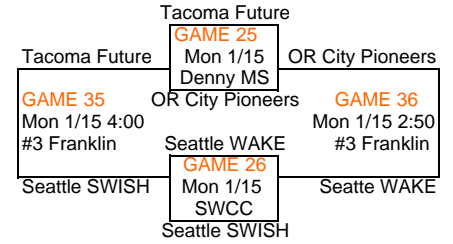

WASHINGTON YOUTH SPORTS

7th Grade

In Cooperation With
Rotary Boys & Girls Club

Rotary Style Black 7th Grade Division Champion

WASHINGTON YOUTH SPORTS

7th Grade

In Cooperation With
Rotary Boys & Girls Club

Tahoma YBA
GAME 37
Mon 1/15 2:50
#1 Franklin
Sik Wit It

Team Jones
GAME 39
Mon 1/15 1:40
Aki Kurose MS
EC Pioneers

G-1	Blazers	50
G-2	Hoop Kings Red OF	63
G-3	Team Jones	66
G-4	Hoopaholics	54
G-5	Inner City Players C	53
G-6	Rotary Style Blue	29
G-7	Xplosion	34
G-8	NT Bruins	61
G-9	Rotary Style Black	76
G-10	Oregon City Pionee	52
G-11	Seattle WAKE	57
G-12	Hoop Kings Black C	47
G-13	Hoop Kings Red	49
G-14	Bellevue Wolverines:	35
G-15	Blazers	41
G-16	Watts Reign	36
G-17	Inner City Players	49
G-18	Xplosion	58
G-19	Tacoma Future	34
G-20	Team Jones	71
G-21	EC Pioneers	50
G-22	SWISH	L
G-23	Blazers	34
G-24	Rotary Blue	52
G-25	Tacoma Future	58
G-26	Seattle WAKE	63
G-27	Issaquah Select	48
G-28	ICP	63
G-29	Rotary Style Black	64
G-30	EC Pioneers	47
G-31	Hoopaholics	37
G-32	Hoop Kings Red	86
G-33	Watts Reign	39
G-34	Blazers	42
G-35	Tacoma Future	70
G-36	OR City Pioneers	51
G-37	Tahoma YBA	26
G-38	Issaquah Select	49
G-39	Team Jones	39
G-40	Rotary Style Black	72