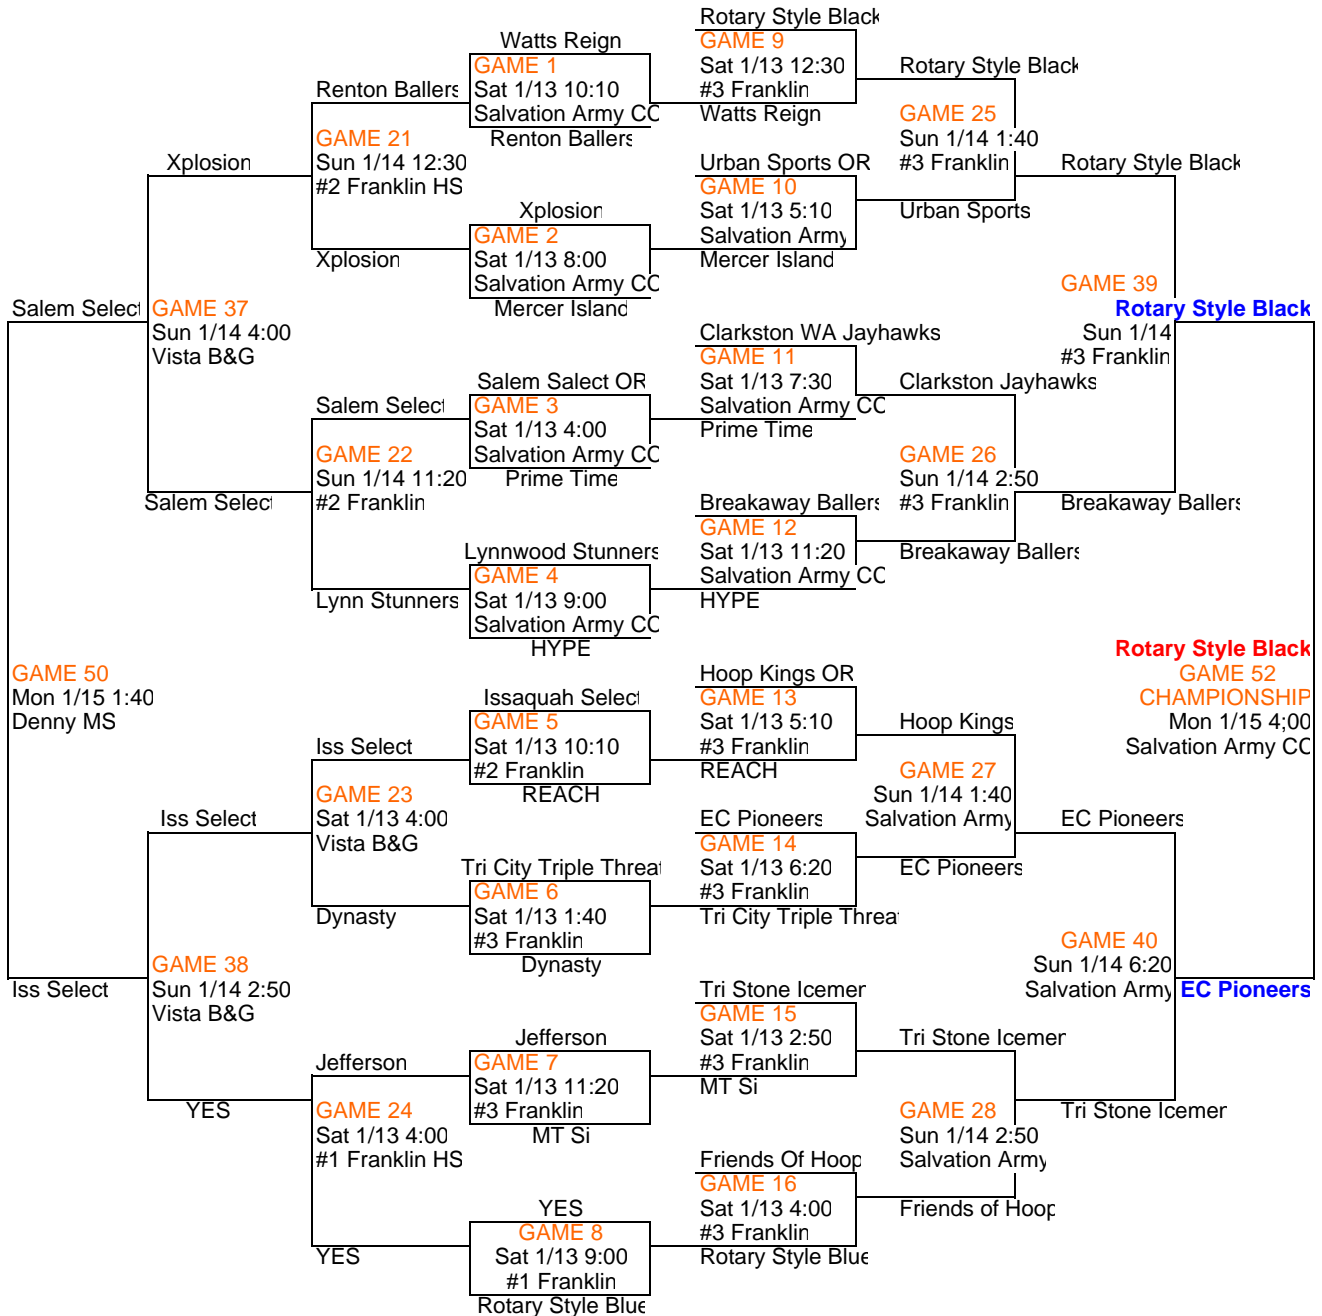

WASHINGTON YOUTH SPORTS

In Cooperation With
Rotary Boys & Girls Club

8th Grade

Rotary Style Black 8th Grade Division Champion

WASHINGTON YOUTH SPORTS

In Cooperation With
Rotary Boys & Girls Club

8th Grade

G-1	Watts Reign	54	51 Renton Ballers	Sat 1/13 10:10	Salvation Army CC
G-2	Xplosion	45	51 Mercer Island	Sat 1/13 8:00	Salvation Army CC
G-3	Salem Select OR	53	55 Prime Time	Sat 1/13 4:00	Salvation Army CC
G-4	Lynnwood Stunne	33	63 HYPE	Sat 1/13 9:00	Salvation Army CC
G-5	Issaquah Select	54	63 REACH	Sat 1/13 10:10	#2 Franklin
G-6	Tri City Triple Thr	56	14 Dynasty	Sat 1/13 1:40	#3 Franklin
G-7	Jefferson	24	68 MT Si	Sat 1/13 11:20	#3 Franklin
G-8	YES	38	55 Rotary Style Blue	Sat 1/13 9:00	#1 Franklin
G-9	Rotary Style Black	98	30 Watts Reign	Sat 1/13 12:30	#3 Franklin
G-10	Urban Sports OR	63	30 Mercer Island	Sat 1/13 5:10	Salvation Army
G-11	Clarkston WA Jay	44	29 Prime Time	Sat 1/13 7:30	Salvation Army CC
G-12	Breakaway Ballers	63	48 HYPE	Sat 1/13 11:20	Salvation Army CC
G-13	Hoop Kings OR	98	55 REACH	Sat 1/13 5:10	#3 Franklin
G-14	EC Pioneers	89	77 Tri City Triple Threa	Sat 1/13 6:20	#3 Franklin
G-15	Tri Stone Icemer	63	52 MT Si	Sat 1/13 2:50	#3 Franklin
G-16	Friends Of Hoop	61	58 Rotary Style Blue	Sat 1/13 4:00	#3 Franklin
G-17	Watts Reign	42	41 Mercer Island	Sun 1/14 10:10	SWCC
G-18	Prime Time	37	58 HYPE	Sun 1/14 10:10	Denny MS
G-19	REACH	53	74 Tri City Triple	Sun 1/14 10:10	Aki Kurose MS
G-20	MT Si	38	83 Rotary Blue	Sun 1/14 10:10	#1 Franklin
G-21	Renton Ballers	38	54 Xplosion	Sun 1/14 12:30	#2 Franklin HS
G-22	Salem Select	62	57 Lynn Stunners	Sun 1/14 11:20	#2 Franklin
G-23	Iss Select	70	46 Dynasty	Sat 1/13 4:00	Vista B&G
G-24	Jefferson	29	66 YES	Sat 1/13 4:00	#1 Franklin HS
G-25	Rotary Style Black	65	51 Urban Sports	Sun 1/14 1:40	#3 Franklin
G-26	Clarkston Jayhaw	35	58 Breakaway Ballers	Sun 1/14 2:50	#3 Franklin
G-27	Hoop Kings	77	78 EC Pioneers	Sun 1/14 1:40	Salvation Army
G-28	Tri Stone Icemer	68	62 Friends of Hoop	Sun 1/14 2:50	Salvation Army
G-29	Renton Ballers	46	54 Lynn Stunners	Sun 1/14	#2 Franklin
G-30	Dynasty	60	38 Jefferson	Sun 1/14 10:10	#2 Franklin
G-31	Urban Sports	37	48 Clarkston Jay	Sun 1/14	Vista B&G
G-32	Hoop Kings	54	52 Friends of Hoop	Sun 1/14	Vista B&G
G-33	Mercer Island	38	60 Prime Time	Sun 1/14 1:40	#1 Franklin
G-34	REACH	50	45 MT Si	Sun 1/14 1:40	Aki Kurose MS
G-35	Watts Reign	33	53 HYPE	Sun 1/14 1:40	SWCC
G-36	Tri City Triple Thr	45	66 Rotary Blue	Sun 1/14 1:40	#2 Franklin
G-37	Xplosion	43	58 Salem Select	Sun 1/14 4:00	Vista B&G
G-38	Iss Select	52	49 YES	Sun 1/14 2:50	Vista B&G
G-39	Rotary Style Black	73	71 Breakaway Ballers	Sun 1/14	#3 Franklin
G-40	EC Pioneers	55	53 Tri Stone Icemer	Sun 1/14 6:20	Salvation Army
G-41	Renton Ballers	58	53 Jefferson	Mon 1/15 5:10	Aki Kurose MS
G-42	Urban Sports	L	W Frds of Hoop	Mon 1/15 4:00	Denny MS
G-43	Lynnwood Stunne	40	47 Dynasty	Mon 1/15 5:10	SWCC
G-44	Clarkston Jayhaw	35	47 Hoop Kings	Mon 1/15 5:10	Denny MS
G-45	Prime Time	62	68 REACH	Mon 1/15 5:10	#1 Franklin
G-46	HYPE	47	61 Rotary Blue	Mon 1/15 5:10	#2 Franklin
G-47	Mercer Island	41	56 MT Si	Mon 1/15 5:10	Salvation Army CC
G-48	Watts Reign	66	78 Tri City Triple Threa	Mon 1/15 5:10	#3 Franklin
G-49	Xplosion	42	50 YES	Mon 1/15 2:50	Denny MS
G-50	Salem Select	62	44 Iss Select	Mon 1/15 1:40	Denny MS
G-51	Breakaway Ballers	49	46 Tri Stone Icemer	Mon 1/15 8:00	Aki Kurose MS
G-52	Rotary Style Black	81	65 EC Pioneers	Mon 1/15 4:00	Salvation Army CC