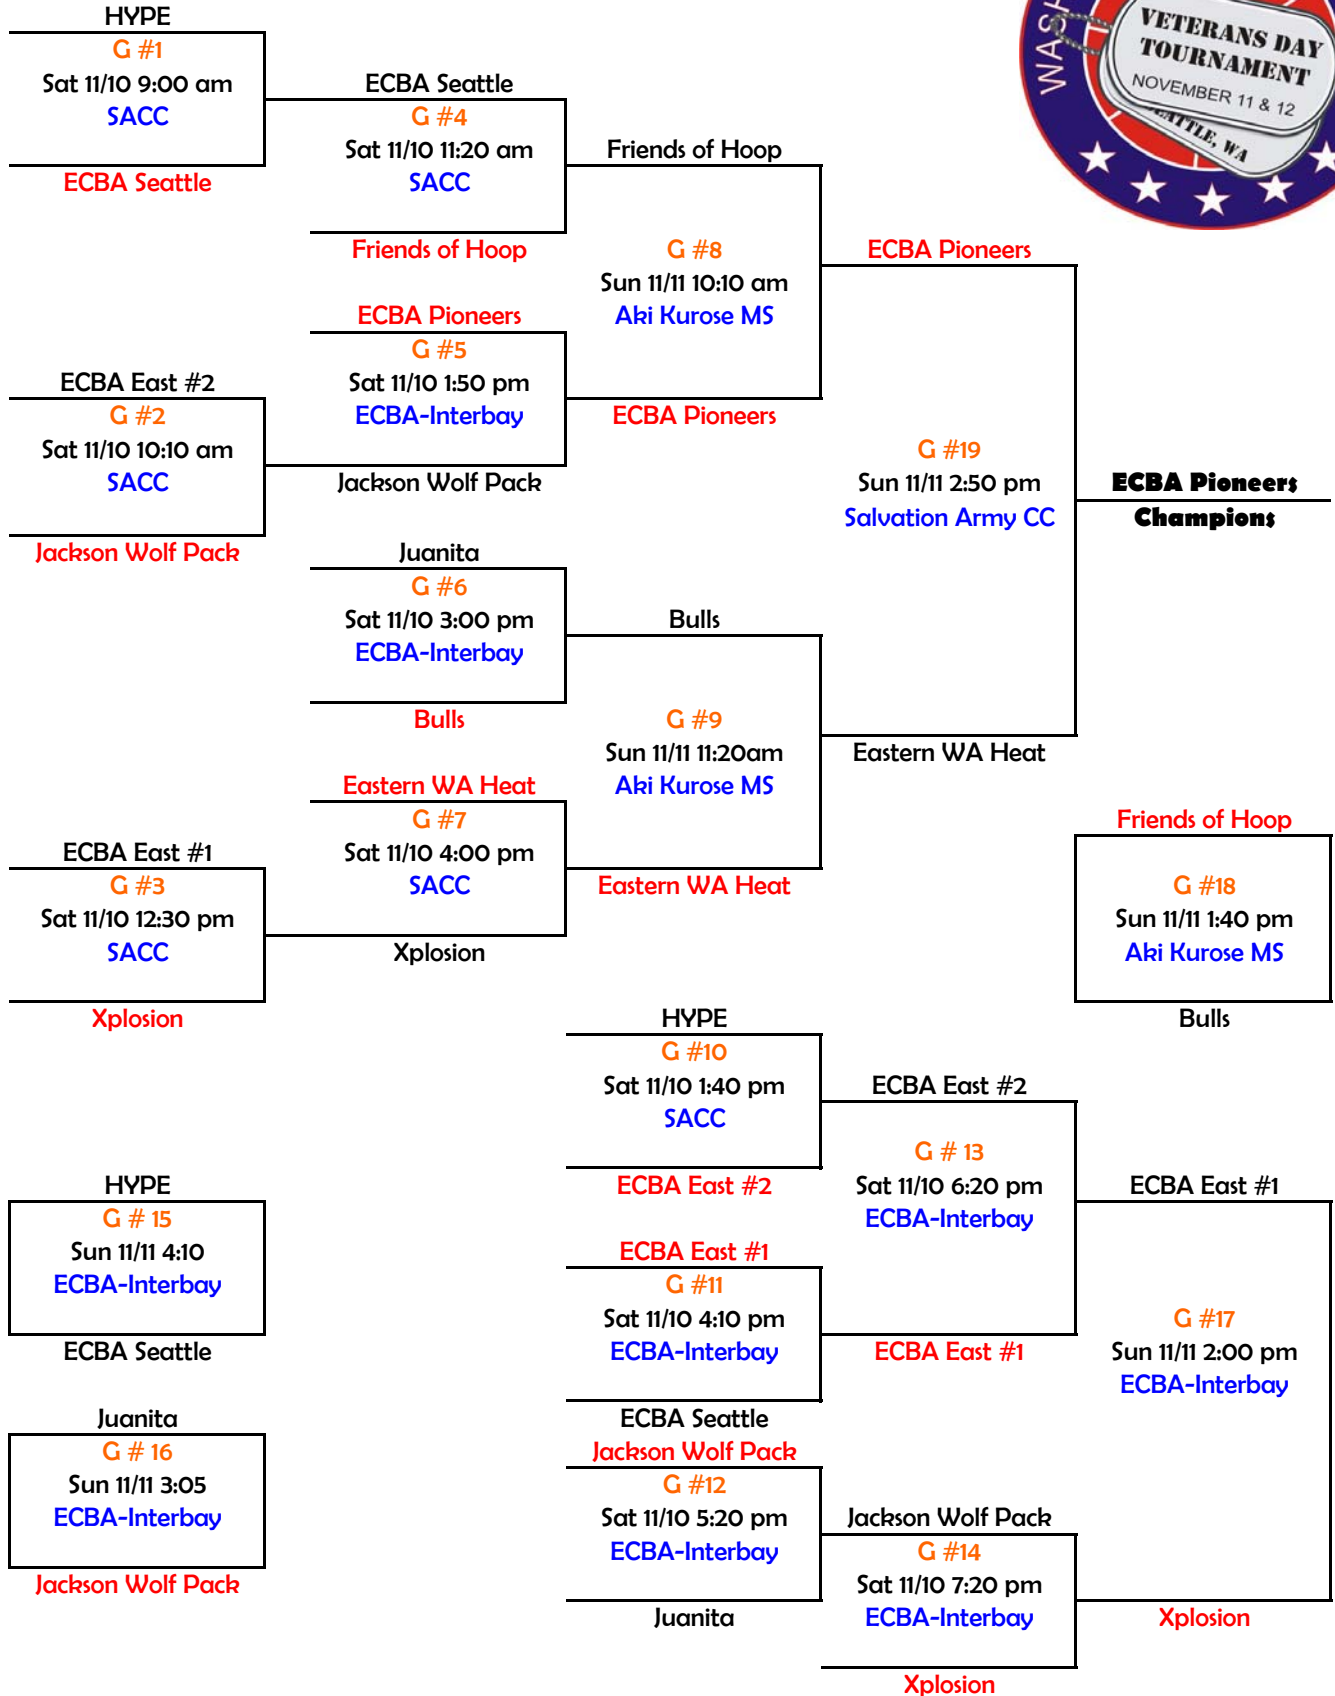

8th Grade Division

Driving Directions

[click for updates](#)

<u>Gm</u>	<u>Team</u>	<u>Score</u>	<u>Team</u>	<u>Score</u>
1	HYPE	32	ECBA Seattle	61
2	ECBA East #2	39	Jackson Wolf Pack	52
3	ECBA East #1	49	Xplosion	61
4	ECBA Seattle	37	Friends of Hoop	77
5	ECBA Pioneers	76	Jackson Wolf Pack	50
6	Juanita	30	Bulls	70
7	Eastern WA Heat	54	Xplosion	31
8	Friends of Hoop	53	ECBA Pioneers	57
9	Bulls	57	Eastern WA Heat	73
10	HYPE	32	ECBA East #2	49
11	ECBA East #1	58	ECBA Seattle	33
12	Jackson Wolf Pack	65	Juanita	36
13	ECBA East #2	64	ECBA East #1	65
14	Jackson Wolf Pack	L	Xplosion	W
15	HYPE	32	ECBA Seattle	76
16	Juanita	32	Jackson Wolf Pack	60
17	ECBA East #1	64	Xplosion	67
18	Friends of Hoop	66	Bulls	41
19	ECBA Pioneers	85	Eastern WA Heat	63

ECBA Pioneers	(3-0)	1
Xplosion	(3-1)	
Jackson Wolf Pack	(3-2)	
Eastern WA Heat	(2-1)	1
Friends of Hoop	(2-1)	
ECBA East #1	(2-2)	
ECBA Seattle	(2-2)	
Bulls	(1-2)	
ECBA East #2	(1-2)	
HYPE	(0-3)	
Juanita	(0-3)	