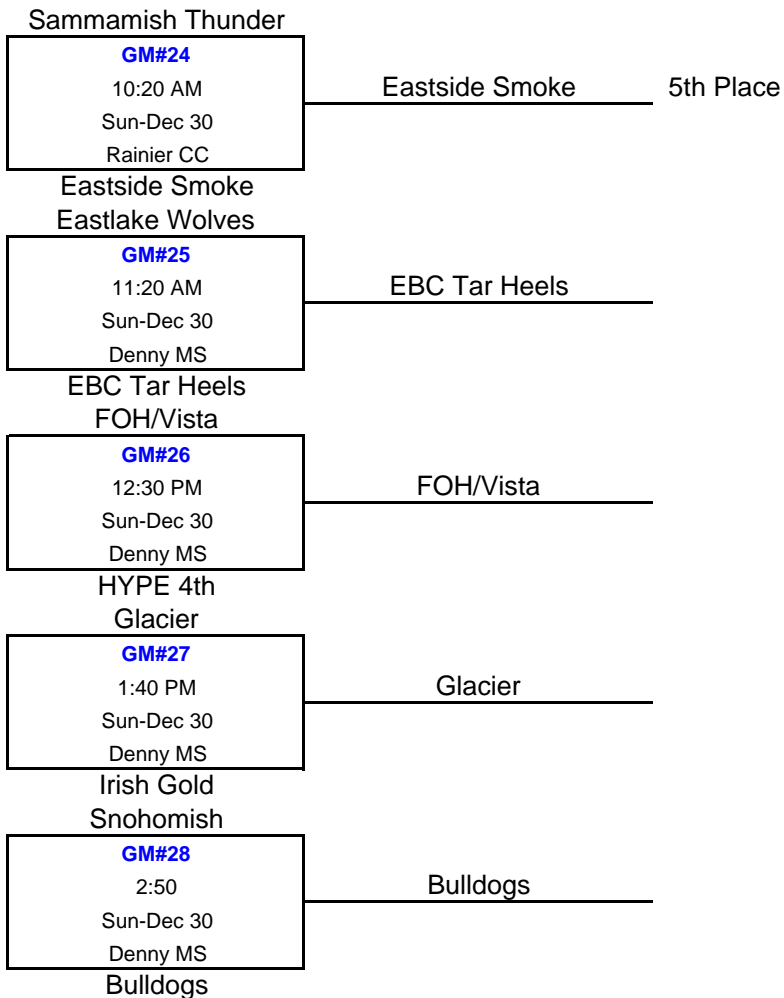

5th Grade Champions Hoopstars

CHRISTMAS CLASSIC

December 28th, 29th & 30th

www.wayouthsports.com

5th Grade Division

Final Four

CHRISTMAS CLASSIC

December 28th, 29th & 30th

5th Grade Division

| | | | |
|----------------------|-----------|----------------------|-----------|
| 1 Snohomish | 25 | 40 Eastside Jayhawks | |
| 2 EBC Tar Heels | 42 | 31 Glacier | |
| 3 Sammamish Thunder | 10 | 35 Hoopstars | |
| 4 Irish Green | 52 | 33 Snohomish | |
| 5 Eastside Smoke | 42 | 41 Style 4th | |
| 6 HYPE 4th | 15 | 34 EBC Tar Heels | |
| 7 Hoopstars | 41 | 11 Irish Gold | |
| 8 Sammamish Thunder | 30 | 13 Eastlake Wolves | |
| 9 Bulldogs | 26 | 37 FOH/Vista | |
| 10 Irish Gold | 27 | 32 Eastlake Wolves | |
| 11 Eastside Jayhawks | 27 | 39 Irish Green | |
| 12 Glacier | 28 | 38 HYPE 4th | |
| 13 Style 4th | 41 | 37 Bulldogs | |
| 14 FOH/Vista | 41 | 38 Eastside Smoke | FRI |
| 15 Style 4th | 43 | 31 FOH/Vista | SAT |
| 16 Irish Gold | 10 | 34 Sammamish Thunder | |
| 17 Eastlake Wolves | 18 | 38 Hoopstars | |
| 18 Eastside Smoke | 50 | 18 Bulldogs | |
| 19 EBC Tar Heels | 31 | 42 Eastside Jayhawks | |
| 20 Glacier | 38 | 29 Snohomish | |
| 21 Irish Green | 43 | 31 Hype 4th | SAT |
| 22 Hoopstars | 38 | 25 Eastside Jayhawks | SUN |
| 23 Style 4th | 45 | 41 Irish Green | |
| 24 Sammamish Thunder | 13 | 52 Eastside Smoke | |
| 25 Eastlake Wolves | 22 | 45 EBC Tar Heels | |
| 26 FOH/Vista | 58 | 34 HYPE 4th | |
| 27 Glacier | 42 | 40 Irish Gold | 3OT |
| 28 Snohomish | 22 | 47 Bulldogs | |
| 29 Hoopstars | 39 | 38 Style 4th | OT |