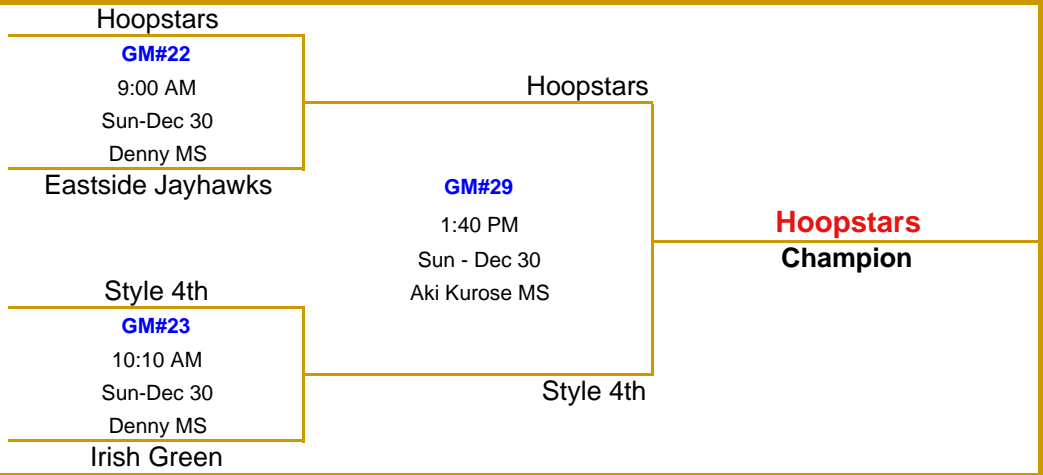

5th Grade Champions Hoopstars

CHRISTMAS CLASSIC

December 28th, 29th & 30th

www.wayouthsports.com

5th Grade Division

Final Four

CHRISTMAS CLASSIC

December 28th, 29th & 30th

5th Grade Division

| | | | |
|----------------------|-----------|----------------------|-----------|
| 1 Snohomish | 25 | 40 Eastside Jayhawks | |
| 2 EBC Tar Heels | 42 | 31 Glacier | |
| 3 Sammamish Thunder | 10 | 35 Hoopstars | |
| 4 Irish Green | 52 | 33 Snohomish | |
| 5 Eastside Smoke | 42 | 41 Style 4th | |
| 6 HYPE 4th | 15 | 34 EBC Tar Heels | |
| 7 Hoopstars | 41 | 11 Irish Gold | |
| 8 Sammamish Thunder | 30 | 13 Eastlake Wolves | |
| 9 Bulldogs | 26 | 37 FOH/Vista | |
| 10 Irish Gold | 27 | 32 Eastlake Wolves | |
| 11 Eastside Jayhawks | 27 | 39 Irish Green | |
| 12 Glacier | 28 | 38 HYPE 4th | |
| 13 Style 4th | 41 | 37 Bulldogs | |
| 14 FOH/Vista | 41 | 38 Eastside Smoke | FRI |
| 15 Style 4th | 43 | 31 FOH/Vista | SAT |
| 16 Irish Gold | 10 | 34 Sammamish Thunder | |
| 17 Eastlake Wolves | 18 | 38 Hoopstars | |
| 18 Eastside Smoke | 50 | 18 Bulldogs | |
| 19 EBC Tar Heels | 31 | 42 Eastside Jayhawks | |
| 20 Glacier | 38 | 29 Snohomish | |
| 21 Irish Green | 43 | 31 Hype 4th | SAT |
| 22 Hoopstars | 38 | 25 Eastside Jayhawks | SUN |
| 23 Style 4th | 45 | 41 Irish Green | |
| 24 Sammamish Thunder | 13 | 52 Eastside Smoke | |
| 25 Eastlake Wolves | 22 | 45 EBC Tar Heels | |
| 26 FOH/Vista | 58 | 34 HYPE 4th | |
| 27 Glacier | 42 | 40 Irish Gold | 3OT |
| 28 Snohomish | 22 | 47 Bulldogs | |
| 29 Hoopstars | 39 | 38 Style 4th | OT |