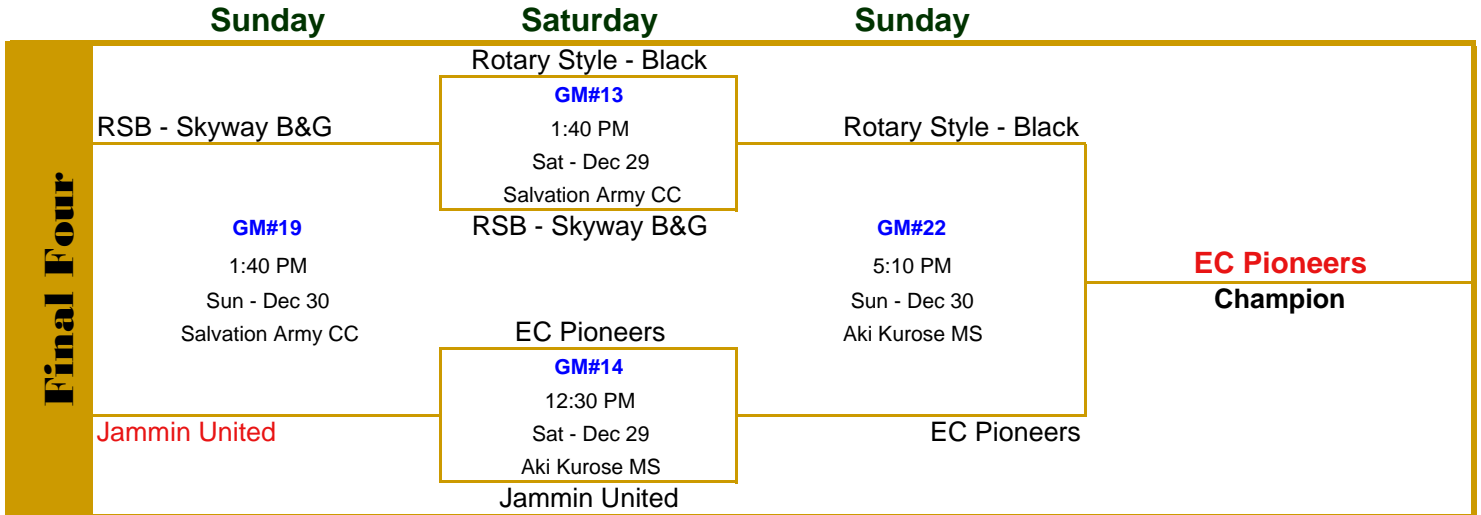

Saturday - December 29th

10	Lindberg Eagles	14	vs	49	9:00 AM	Salvation Army CC
11	WA Warriors U-11	21	vs	41	9:00 AM	Aki Kurose MS
12	Vision	31	vs	38	9:00 AM	Denny MS

6th Grade Champions EC Pioneers

CHRISTMAS CLASSIC

December 28th, 29th & 30th

www.wayouthsports.com

6th Grade Division

CHRISTMAS CLASSIC

December 28th, 29th & 30th

www.wayouthsports.com

6th Grade Division

1 Kent Ravens	31	50 WA Warriors U-11	
2 Rotary Style - Black	58	5 Lindberg Eagles	
3 Rotary Style - Blue	22	62 RSB- Skyway B&G	
4 Stanwood	26	41 EC Pioneers	
5 Jammin United	40	6 Kent Ravens	
6 Maple Valley Pride	11	62 Rotary Style - Black	
7 EC Pioneers	55	23 Jackson Wolf Pack	
8 RSB - Skyway B&G	41	13 Vision	
9 Jackson Wolf Pack	27	46 Stanwood	FRI
<hr/>			
10 Lindberg Eagles	14	49 Maple Valley Pride	SAT
11 WA Warriors U-11	21	41 Jammin United	
12 Vision	31	38 Rotary Style - Blue	
13 Rotary Style - Black	54	30 RSB - Skyway B&G	
14 EC Pioneers	48	43 Jammin United	
15 Maple Valley Pride	41	40 Rotary Style - Blue	
16 Stanwood	37	36 WA Warriors U-11	
17 Lindberg Eagles	23	38 Vision	
18 Jackson Wolf Pack	37	39 Kent Ravens	SAT
<hr/>			
19 RSB - Skyway B&G	36	41 Jammin United	SUN
20 Rotary Style - Blue	28	48 WA Warriors U-11	
21 Lindberg Eagles	12	32 Jackson Wolf Pack	
22 Rotary Style - Black	39	58 EC Pioneers	
23 Maple Valley Pride	38	50 Stanwood	
24 Vision	23	38 Kent Ravens	