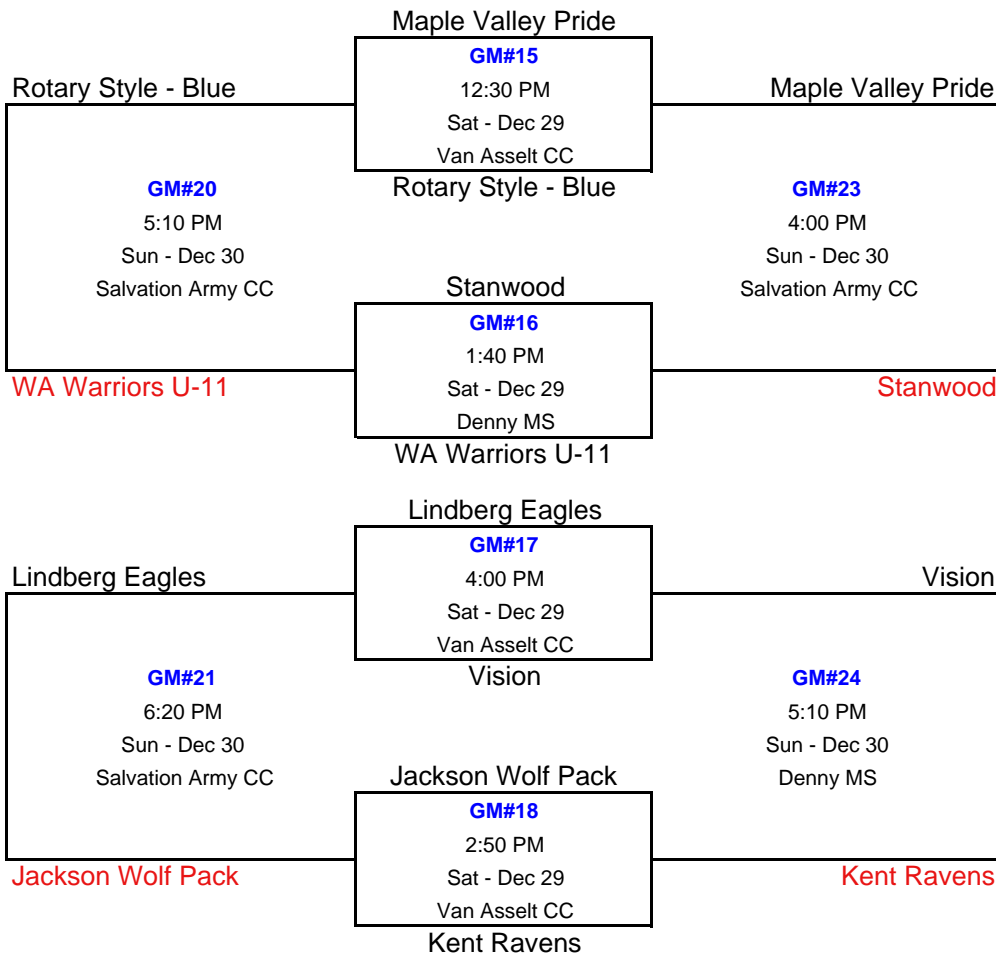

Saturday - December 29th

10	Lindberg Eagles	14	vs	49	9:00 AM	Salvation Army CC
11	WA Warriors U-11	21	vs	41	9:00 AM	Aki Kurose MS
12	Vision	31	vs	38	9:00 AM	Denny MS

6th Grade Champions EC Pioneers

CHRISTMAS CLASSIC

December 28th, 29th & 30th

www.wayouthsports.com

6th Grade Division

CHRISTMAS CLASSIC

December 28th, 29th & 30th

www.wayouthsports.com

6th Grade Division

1 Kent Ravens	31	50 WA Warriors U-11	
2 Rotary Style - Black	58	5 Lindberg Eagles	
3 Rotary Style - Blue	22	62 RSB- Skyway B&G	
4 Stanwood	26	41 EC Pioneers	
5 Jammin United	40	6 Kent Ravens	
6 Maple Valley Pride	11	62 Rotary Style - Black	
7 EC Pioneers	55	23 Jackson Wolf Pack	
8 RSB - Skyway B&G	41	13 Vision	
9 Jackson Wolf Pack	27	46 Stanwood	FRI
<hr/>			
10 Lindberg Eagles	14	49 Maple Valley Pride	SAT
11 WA Warriors U-11	21	41 Jammin United	
12 Vision	31	38 Rotary Style - Blue	
13 Rotary Style - Black	54	30 RSB - Skyway B&G	
14 EC Pioneers	48	43 Jammin United	
15 Maple Valley Pride	41	40 Rotary Style - Blue	
16 Stanwood	37	36 WA Warriors U-11	
17 Lindberg Eagles	23	38 Vision	
18 Jackson Wolf Pack	37	39 Kent Ravens	SAT
<hr/>			
19 RSB - Skyway B&G	36	41 Jammin United	SUN
20 Rotary Style - Blue	28	48 WA Warriors U-11	
21 Lindberg Eagles	12	32 Jackson Wolf Pack	
22 Rotary Style - Black	39	58 EC Pioneers	
23 Maple Valley Pride	38	50 Stanwood	
24 Vision	23	38 Kent Ravens	