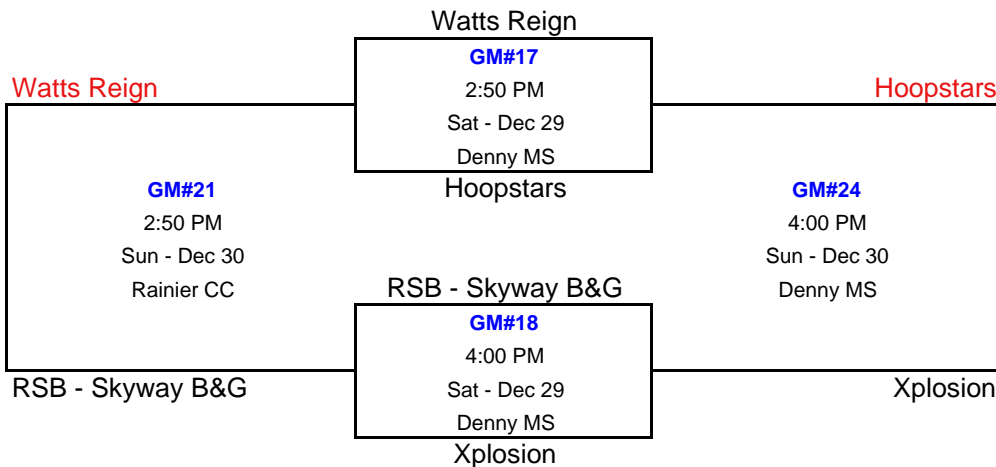

FOH	(2-0)
EC Force	(1-1)
RSB - Skyway B&G	(0-2)

Pool D

Issaquah Select	(2-0)
Jackson Wolf Pack	(1-1)
Xplosion	(0-2)

Friday - December 28th

GM	Home	SC	SC	Visitor	Time	Site
1	Jackson Wolf Pack	50	vs	48 Xplosion	9:00 AM	Alderwood B&G
2	Issaquah Select	52	vs	36 Jackson Wolf Pack	12:30 PM	Alderwood B&G
3	EC Force	55	vs	69 FOH	1:40 PM	Salvation Army CC
4	Xplosion	41	vs	55 Issaquah Select	2:50 PM	Alderwood B&G
5	Vision	38	vs	41 Watts Reign	2:50 PM	Salvation Army CC
6	Style Blue	51	vs	39 Hoopstars	4:00 PM	Salvation Army CC
7	FOH	60	vs	30 RSB - Skyway B&G	4:00 PM	Aki Kurose MS
8	Desert Hill Hawks	51	vs	54 Vision	6:20 PM	Aki Kurose MS
9	Hoopstars	45	vs	56 Rebels	6:20 PM	Salvation Army CC

Saturday - December 29th

10	Watts Reign	37	vs	46 Desert Hill Hawks	12:30 PM	Salvation Army CC
11	Rebels	44	vs	41 Style Blue	12:30 PM	Rainier CC
12	RSB - Skyway B&G	32	vs	62 EC Force	12:30 PM	Denny MS

8th Grade Champions Friends of Hoop

CHRISTMAS CLASSIC

December 28th, 29th & 30th

www.wayouthsports.com

8th Grade Division

CHRISTMAS CLASSIC

December 28th, 29th & 30th

www.wayouthsports.com

8th Grade Division

1 Jackson Wolf Pack	50		48 Xplosion	
2 Issaquah Select	52		36 Jackson Wolf Pack	
3 EC Force	55		69 FOH	
4 Xplosion	41		55 Issaquah Select	
5 Vision	38		41 Watts Reign	
6 Style Blue	51		39 Hoopstars	
7 FOH	60		30 RSB - Skyway B&G	
8 Desert Hill Hawks	51		54 Vision	
9 Hoopstars	45		56 Rebels	FRI
<hr/>				
10 Watts Reign	37		46 Desert Hill Hawks	SAT
11 Rebels	44		41 Style Blue	
12 RSB - Skyway B&G	32		62 EC Force	
13 Desert Hill Hawks	58		52 Rebels	
14 FOH	61		49 Issaquah Select	
15 Vision	52	OT	51 Style Blue	
16 EC Force	48		51 Jackson Wolf Pack	
17 Watts Reign	47		54 Hoopstars	
18 RSB - Skyway B&G	L		W Xplosion	SAT
<hr/>				
19 Rebels	48		28 Issaquah Select	SUN
20 Style Blue	30		44 EC Force	
21 Watts Reign	50		31 RSB - Skyway B&G	
22 Desert Hill Hawks	47		69 FOH	
23 Vision	37		28 Jackson Wolf Pack	
24 Hoopstars	49		42 Xplosion	