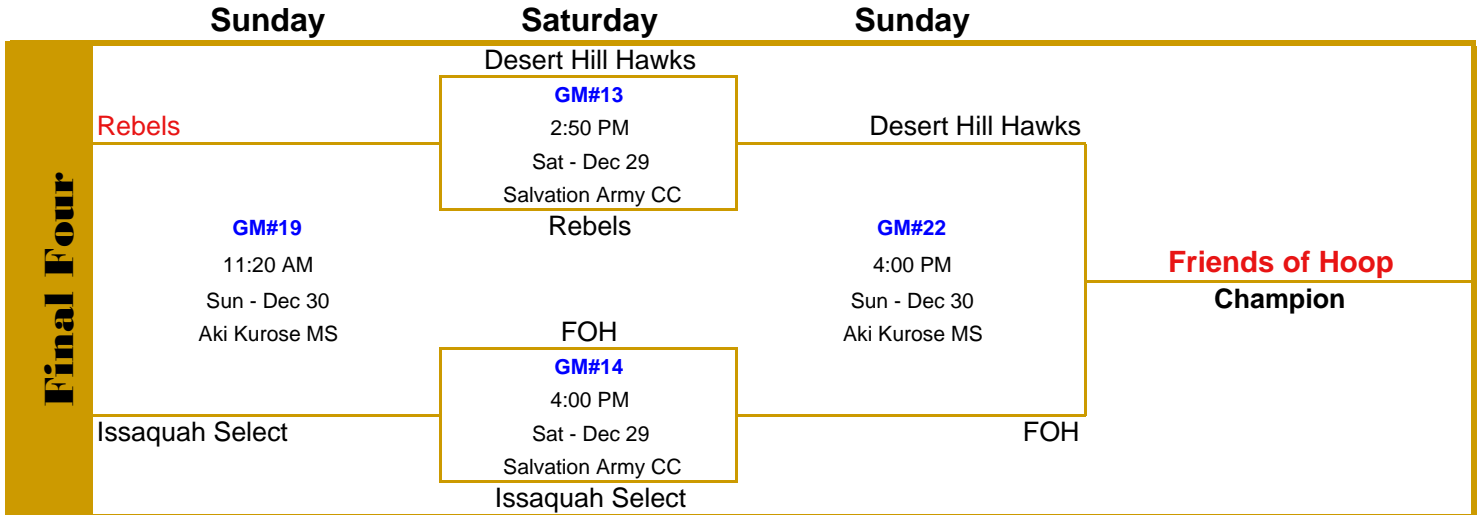

FOH	(2-0)
EC Force	(1-1)
RSB - Skyway B&G	(0-2)

Pool D

Issaquah Select	(2-0)
Jackson Wolf Pack	(1-1)
Xplosion	(0-2)

Friday - December 28th

GM	Home	SC	SC	Visitor	Time	Site
1	Jackson Wolf Pack	50	vs	48 Xplosion	9:00 AM	Alderwood B&G
2	Issaquah Select	52	vs	36 Jackson Wolf Pack	12:30 PM	Alderwood B&G
3	EC Force	55	vs	69 FOH	1:40 PM	Salvation Army CC
4	Xplosion	41	vs	55 Issaquah Select	2:50 PM	Alderwood B&G
5	Vision	38	vs	41 Watts Reign	2:50 PM	Salvation Army CC
6	Style Blue	51	vs	39 Hoopstars	4:00 PM	Salvation Army CC
7	FOH	60	vs	30 RSB - Skyway B&G	4:00 PM	Aki Kurose MS
8	Desert Hill Hawks	51	vs	54 Vision	6:20 PM	Aki Kurose MS
9	Hoopstars	45	vs	56 Rebels	6:20 PM	Salvation Army CC

Saturday - December 29th

10	Watts Reign	37	vs	46 Desert Hill Hawks	12:30 PM	Salvation Army CC
11	Rebels	44	vs	41 Style Blue	12:30 PM	Rainier CC
12	RSB - Skyway B&G	32	vs	62 EC Force	12:30 PM	Denny MS

8th Grade Champions Friends of Hoop

CHRISTMAS CLASSIC

December 28th, 29th & 30th

www.wayouthsports.com

8th Grade Division

CHRISTMAS CLASSIC

December 28th, 29th & 30th

www.wayouthsports.com

8th Grade Division