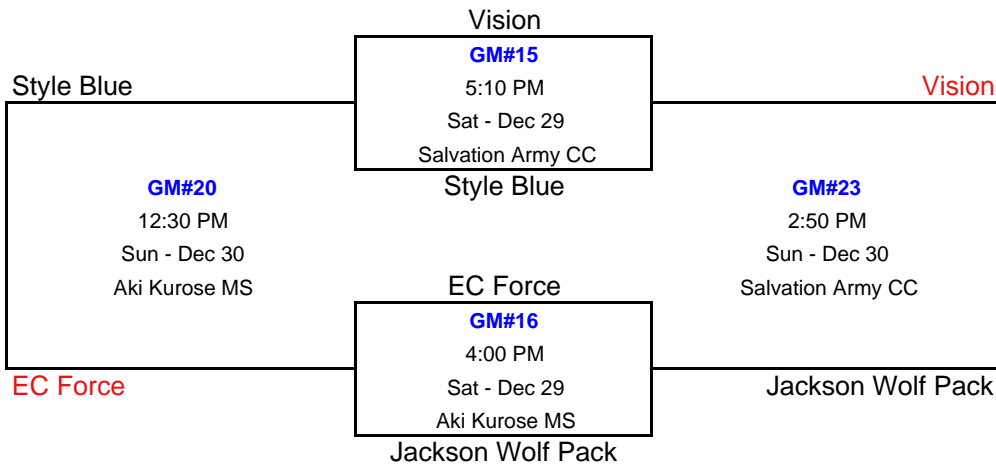

FOH	(2-0)
EC Force	(1-1)
RSB - Skyway B&G	(0-2)

Pool D

Issaquah Select	(2-0)
Jackson Wolf Pack	(1-1)
Xplosion	(0-2)

Friday - December 28th

GM	Home	SC	SC	Visitor	Time	Site
1	Jackson Wolf Pack	50	vs	48 Xplosion	9:00 AM	Alderwood B&G
2	Issaquah Select	52	vs	36 Jackson Wolf Pack	12:30 PM	Alderwood B&G
3	EC Force	55	vs	69 FOH	1:40 PM	Salvation Army CC
4	Xplosion	41	vs	55 Issaquah Select	2:50 PM	Alderwood B&G
5	Vision	38	vs	41 Watts Reign	2:50 PM	Salvation Army CC
6	Style Blue	51	vs	39 Hoopstars	4:00 PM	Salvation Army CC
7	FOH	60	vs	30 RSB - Skyway B&G	4:00 PM	Aki Kurose MS
8	Desert Hill Hawks	51	vs	54 Vision	6:20 PM	Aki Kurose MS
9	Hoopstars	45	vs	56 Rebels	6:20 PM	Salvation Army CC

Saturday - December 29th

10	Watts Reign	37	vs	46 Desert Hill Hawks	12:30 PM	Salvation Army CC
11	Rebels	44	vs	41 Style Blue	12:30 PM	Rainier CC
12	RSB - Skyway B&G	32	vs	62 EC Force	12:30 PM	Denny MS

8th Grade Champions Friends of Hoop

CHRISTMAS CLASSIC

December 28th, 29th & 30th

www.wayouthsports.com

8th Grade Division

CHRISTMAS CLASSIC

December 28th, 29th & 30th

www.wayouthsports.com

8th Grade Division

1 Jackson Wolf Pack	50		48 Xplosion	
2 Issaquah Select	52		36 Jackson Wolf Pack	
3 EC Force	55		69 FOH	
4 Xplosion	41		55 Issaquah Select	
5 Vision	38		41 Watts Reign	
6 Style Blue	51		39 Hoopstars	
7 FOH	60		30 RSB - Skyway B&G	
8 Desert Hill Hawks	51		54 Vision	
9 Hoopstars	45		56 Rebels	FRI
<hr/>				
10 Watts Reign	37		46 Desert Hill Hawks	SAT
11 Rebels	44		41 Style Blue	
12 RSB - Skyway B&G	32		62 EC Force	
13 Desert Hill Hawks	58		52 Rebels	
14 FOH	61		49 Issaquah Select	
15 Vision	52	OT	51 Style Blue	
16 EC Force	48		51 Jackson Wolf Pack	
17 Watts Reign	47		54 Hoopstars	
18 RSB - Skyway B&G	L		W Xplosion	SAT
<hr/>				
19 Rebels	48		28 Issaquah Select	SUN
20 Style Blue	30		44 EC Force	
21 Watts Reign	50		31 RSB - Skyway B&G	
22 Desert Hill Hawks	47		69 FOH	
23 Vision	37		28 Jackson Wolf Pack	
24 Hoopstars	49		42 Xplosion	