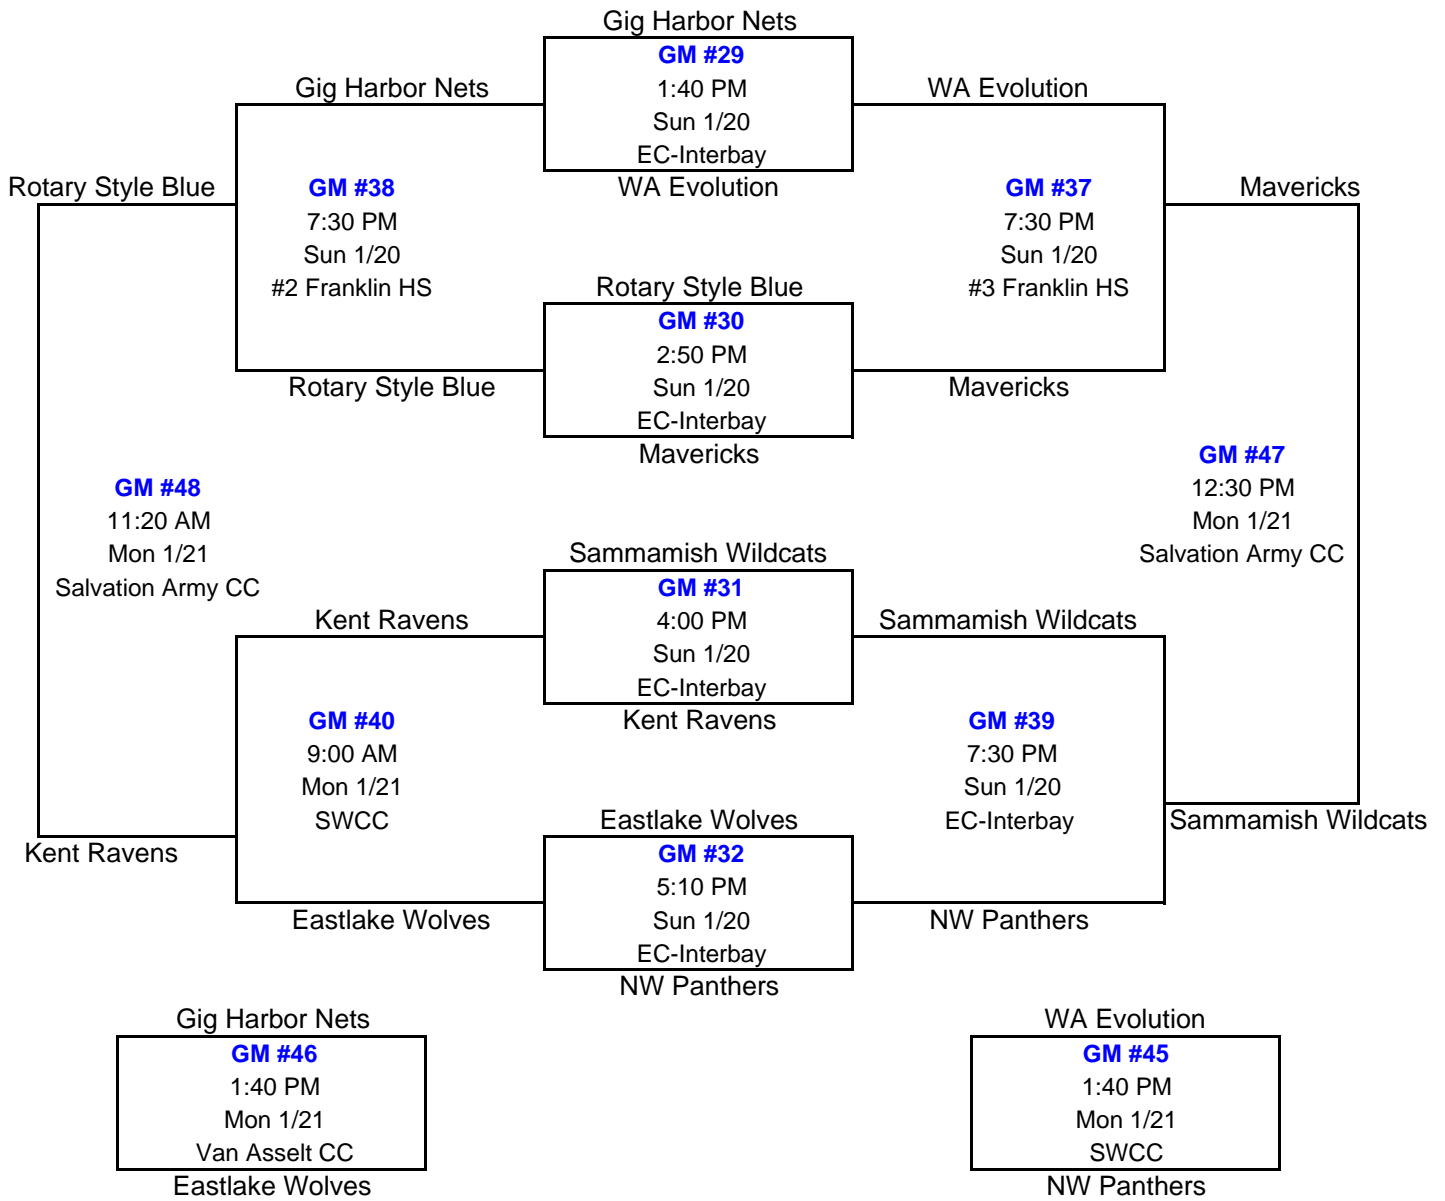

1	WA Warriors U11	39	33	Kent Ravens
2	WA Evolution	28	42	PC Platinum
3	Gig Harbor Nets	29	55	Inner City Players - OR
4	Sammamish Wildcats	26	58	Rotary Style Black
5	Kent Ravens	29	54	Vanport Dynasty
6	Rotary Style Blue	53	36	NW Panthers
7	Another Level - Lynden	50	60	Stanwood
8	Eastlake Wolves	16	37	Mavericks
9	Inner City Players - OR	33	39	WA Warriors U12
10	Rotary Style Black	31	45	Club Venim
11	West Linn - OR	65	33	Rotary Style Blue
12	Vanport Dynasty	54	40	WA Warriors U11
13	PC Platinum	28	54	EC Pioneers 2014
14	Mavericks	18	39	Another Level - Lynden
15	Stanwood	48	13	Eastlake Wolves
16	NW Panthers	20	53	Jammin United
17	Club Venim	63	45	Sammamish Wildcats
18	EC Pioneers 2014	50	21	WA Evolution
19	WA Warriors U12	51	39	Gig Harbor Nets
20	Jammin United	51	46	West Linn - OR
21	Another Level - Lynden	41	7	Eastlake Wolves
22	Jammin United	54	39	Rotary Style Blue
23	Stanwood	45	23	Mavericks
24	West Linn	57	34	NW Panthers
25	Inner City Players - OR	52	57	EC Pioneers 2014
26	WA Warriors U12	45	40	PC Platinum
27	Club Venim	57	26	WA Warriors U11
28	Vanport Dynasty	37	66	Rotary Style Black
29	Gig Harbor Nets	31	47	WA Evolution
30	Rotary Style Blue	36	38	Mavericks
31	Sammamish Wildcats	36	25	Kent Ravens
32	Eastlake Wolves	19	34	NW Panthers
33	Stanwood	42	56	EC Pioneers 2014
34	West Linn	45	43	WA Warriors U12
35	Another Level - Lynden	35	50	Club Venim
36	Jammin United	50	54	Rotary Style Black
37	WA Evolution	27	36	Mavericks
38	Gig Harbor Nets	14	35	Rotary Style Blue
39	Sammamish Wildcats	42	34	NW Panthers
40	Kent Ravens	57	33	Eastlake Wolves
41	EC Pioneers 2014	61	40	West Linn
42	Inner City Players - OR	37	13	PC Platinum
43	Club Venim	53	46	Rotary Style Black
44	WA Warriors U11	38	41	Vanport Dynasty
45	WA Evolution	41	38	NW Panthers
46	Gig Harbor Nets	46	31	Eastlake Wolves
47	Mavericks	32	44	Sammamish Wildcats
48	Rotary Style Blue	37	46	Kent Ravens
49	Stanwood	28	20	WA Warriors U12
50	Another Level - Lynden	27	46	Jammin United
51	PC Platinum	15	44	WA Warriors U11
52	Inner City Players - OR	42	49	Vanport Dynasty
53	EC Pioneers 2014	42	27	Club Venim

Mon

Championship