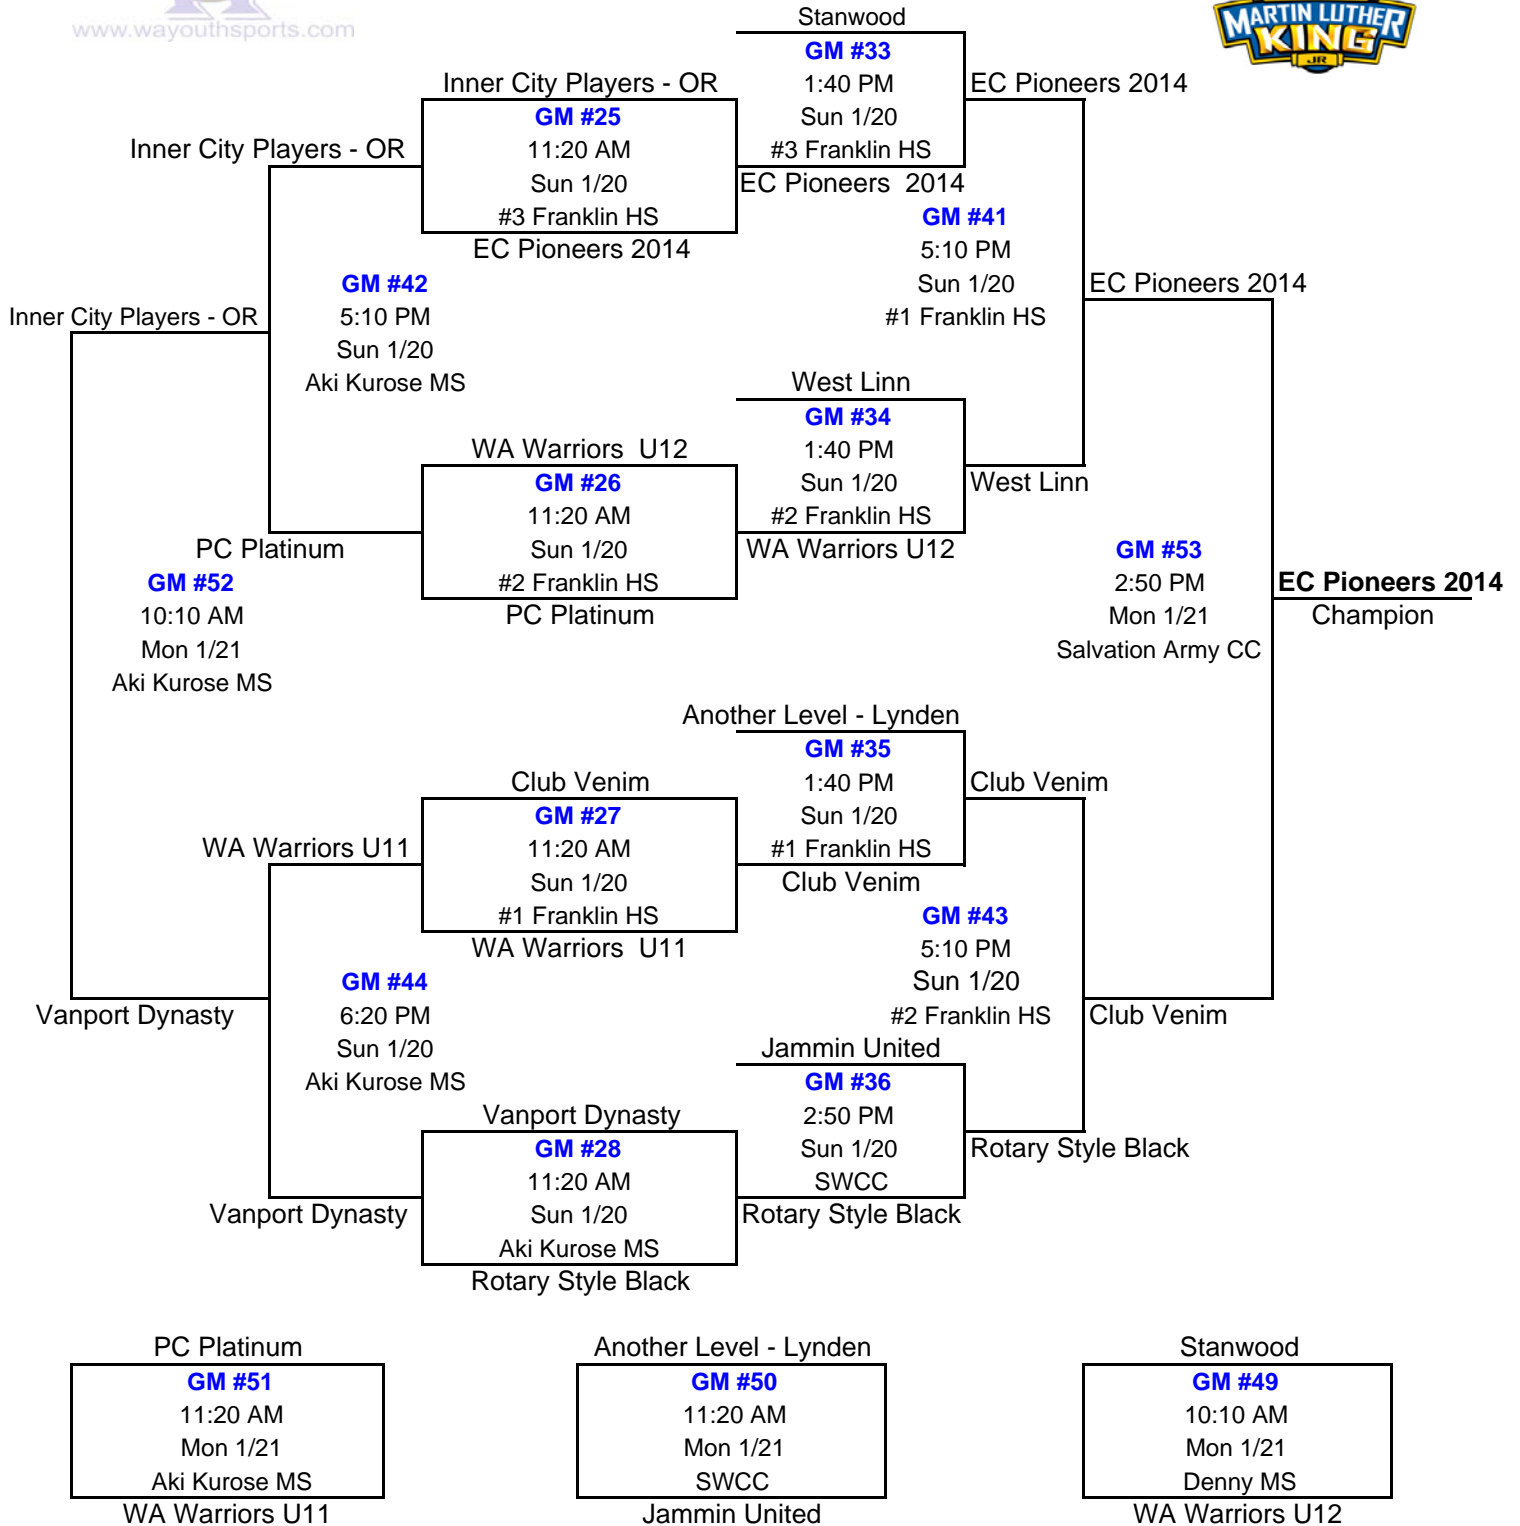

Sunday - January 20th

21	Another Level - Lynden	41 vs 7	Eastlake Wolves	10:10 AM	#3 Franklin HS
22	Jammin United	54 vs 39	Rotary Style Blue	10:10 AM	#2 Franklin HS
23	Stanwood	45 vs 23	Mavericks	10:10 AM	#1 Franklin HS
24	West Linn	57 vs 34	NW Panthers	10:10 AM	Aki Kurose MS