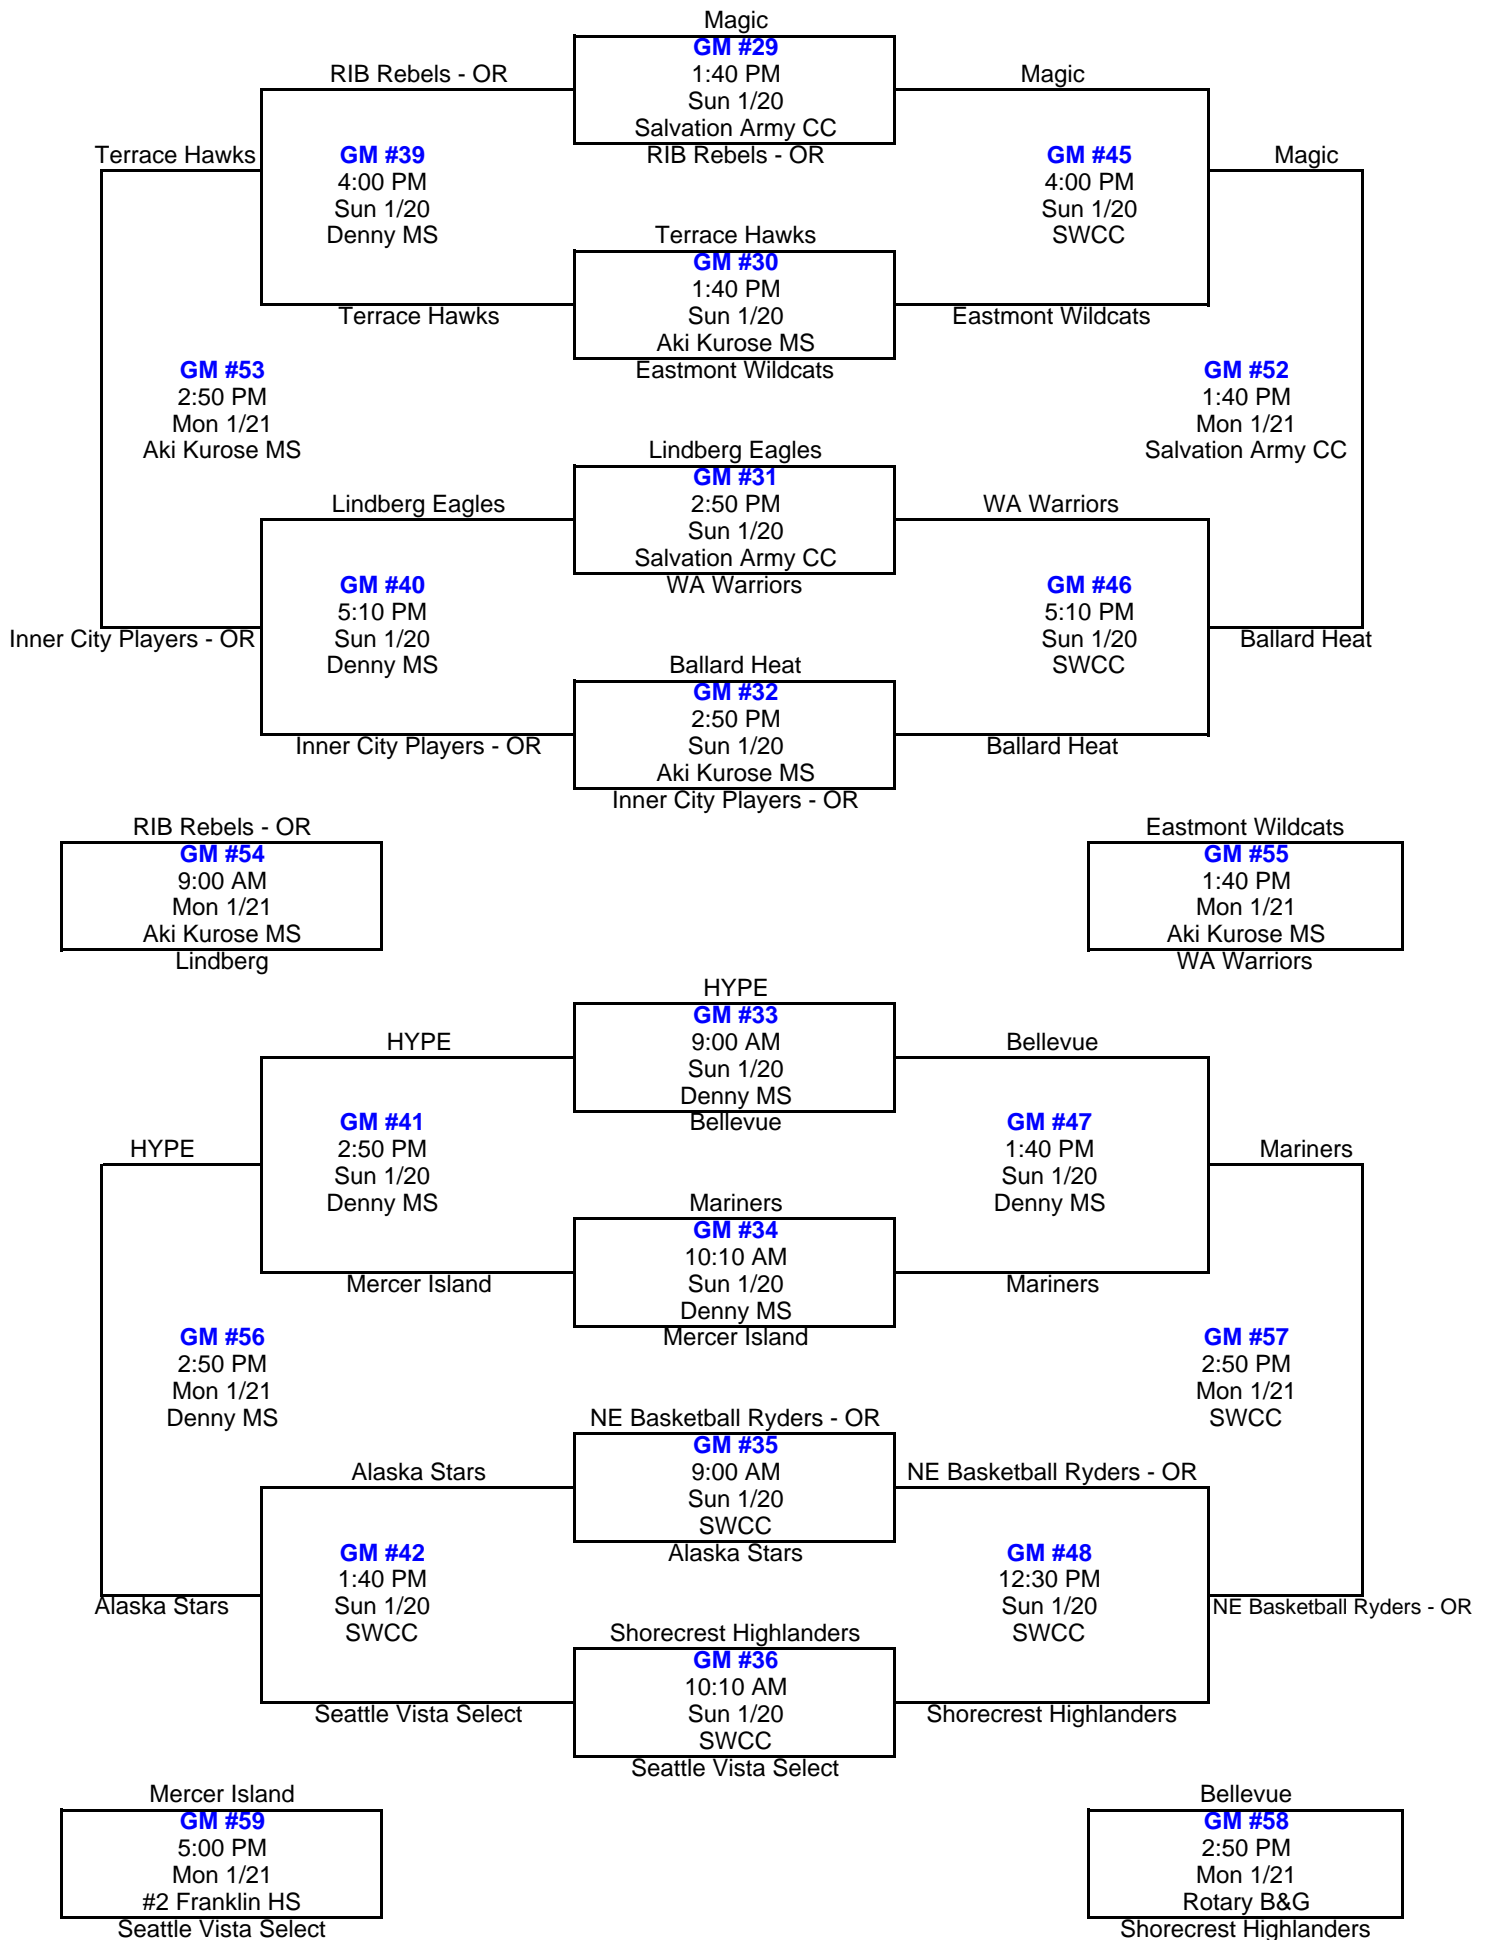

1	Lindberg Eagles	22	47	NW Panthers
2	Bellevue	49	61	Tacoma Knights
3	Rotary Style Black	60	31	HYPE
4	EC Pioneers	46	30	Mercer Island
5	Rotary Style Blue	56	50	Inner City Players - OR
6	WA Warriors	35	32	Alaska Stars
7	RIB Rebels - OR	52	36	Bellevue
8	Ballard Heat	53	56	Arlington
9	Lynden	50	46	Terrace Hawks
10	Inner City Players - OR	57	23	Seattle Vista Select
11	Eastmont Wildcats	42	64	EC Pioneers
12	Alaska Stars	13	65	Club Yakima Runnin Rebels
13	Shorecrest Highlanders	22	46	Ballard Heat
14	Mariners	49	56	Lynden
15	NW Panthers	W	L	NE Basketball Ryders - OR
16	HYPE	52	66	Magic
17	Club Yakima Runnin Rebels	37	26	WA Warriors
18	Tacoma Knights	42	40	RIB Rebels - OR
19	Mercer Island	40	52	Eastmont Wildcats
20	Arlington	55	34	Shorecrest Highlanders
21	Terrace Hawks	64	31	Mariners
22	Magic	32	69	Rotary Style Black
23	NE Basketball Ryders - OR	42	56	Lindberg Eagles
24	Seattle Vista Select	28	70	Rotary Style Blue
25	Rotary Style Black	60	39	Tacoma Knights
26	Lynden	41	56	EC Pioneers
27	NW Panthers	33	63	Club Yakima Runnin' Rebels
28	Arlington	70	59	Rotary Style Blue
29	Magic	41	39	RIB Rebels - OR
30	Terrace Hawks	45	54	Eastmont Wildcats
31	Lindberg Eagles	34	43	WA Warriors
32	Ballard Heat	39	36	Inner City Players - OR
33	HYPE	77	83	Bellevue
34	Mariners	43	37	Mercer Island
35	NE Basketball Ryders - OR	61	47	Alaska Stars
36	Shorecrest Highlanders	45	28	Seattle Vista Select
37	Tacoma Knights	54	44	Lynden
38	NW Panthers	45	42	Rotary Style Blue
39	RIB Rebels - OR	50	52	Terrace Hawks
40	Lindberg Eagles	47	52	Inner City Players - OR
41	HYPE	46	28	Mercer Island
42	Alaska Stars	43	41	Seattle Vista Select
43	Rotary Style Black	50	41	EC Pioneers
44	Club Yakima Runnin' Rebels	53	65	Arlington
45	Magic	56	55	Eastmont Wildcats
46	WA Warriors	46	54	Ballard Heat
47	Bellevue	L	W	Mariners
48	NE Basketball Ryders - OR	60	45	Shorecrest Highlanders
49	Tacoma Knights	61	48	NW Panthers
50	Lynden	42	46	Rotary Style Blue
51	EC Pioneers	44	49	Club Yakima Runnin' Rebels
52	Magic	42	37	Ballard Heat
53	Terrace Hawks	34	60	Inner City Players - OR
54	RIB Rebels - OR	50	41	Lindberg
55	Eastmont Wildcats	49	39	WA Warriors
56	HYPE	63	54	Alaska Stars
57	Mariners	W	L	NE Basketball Ryders - OR
58	Bellevue	63	58	Shorecrest Highlanders
59	Mercer Island	43	31	Seattle Vista Select
60	Rotary Style Black	66	37	Arlington

Champion