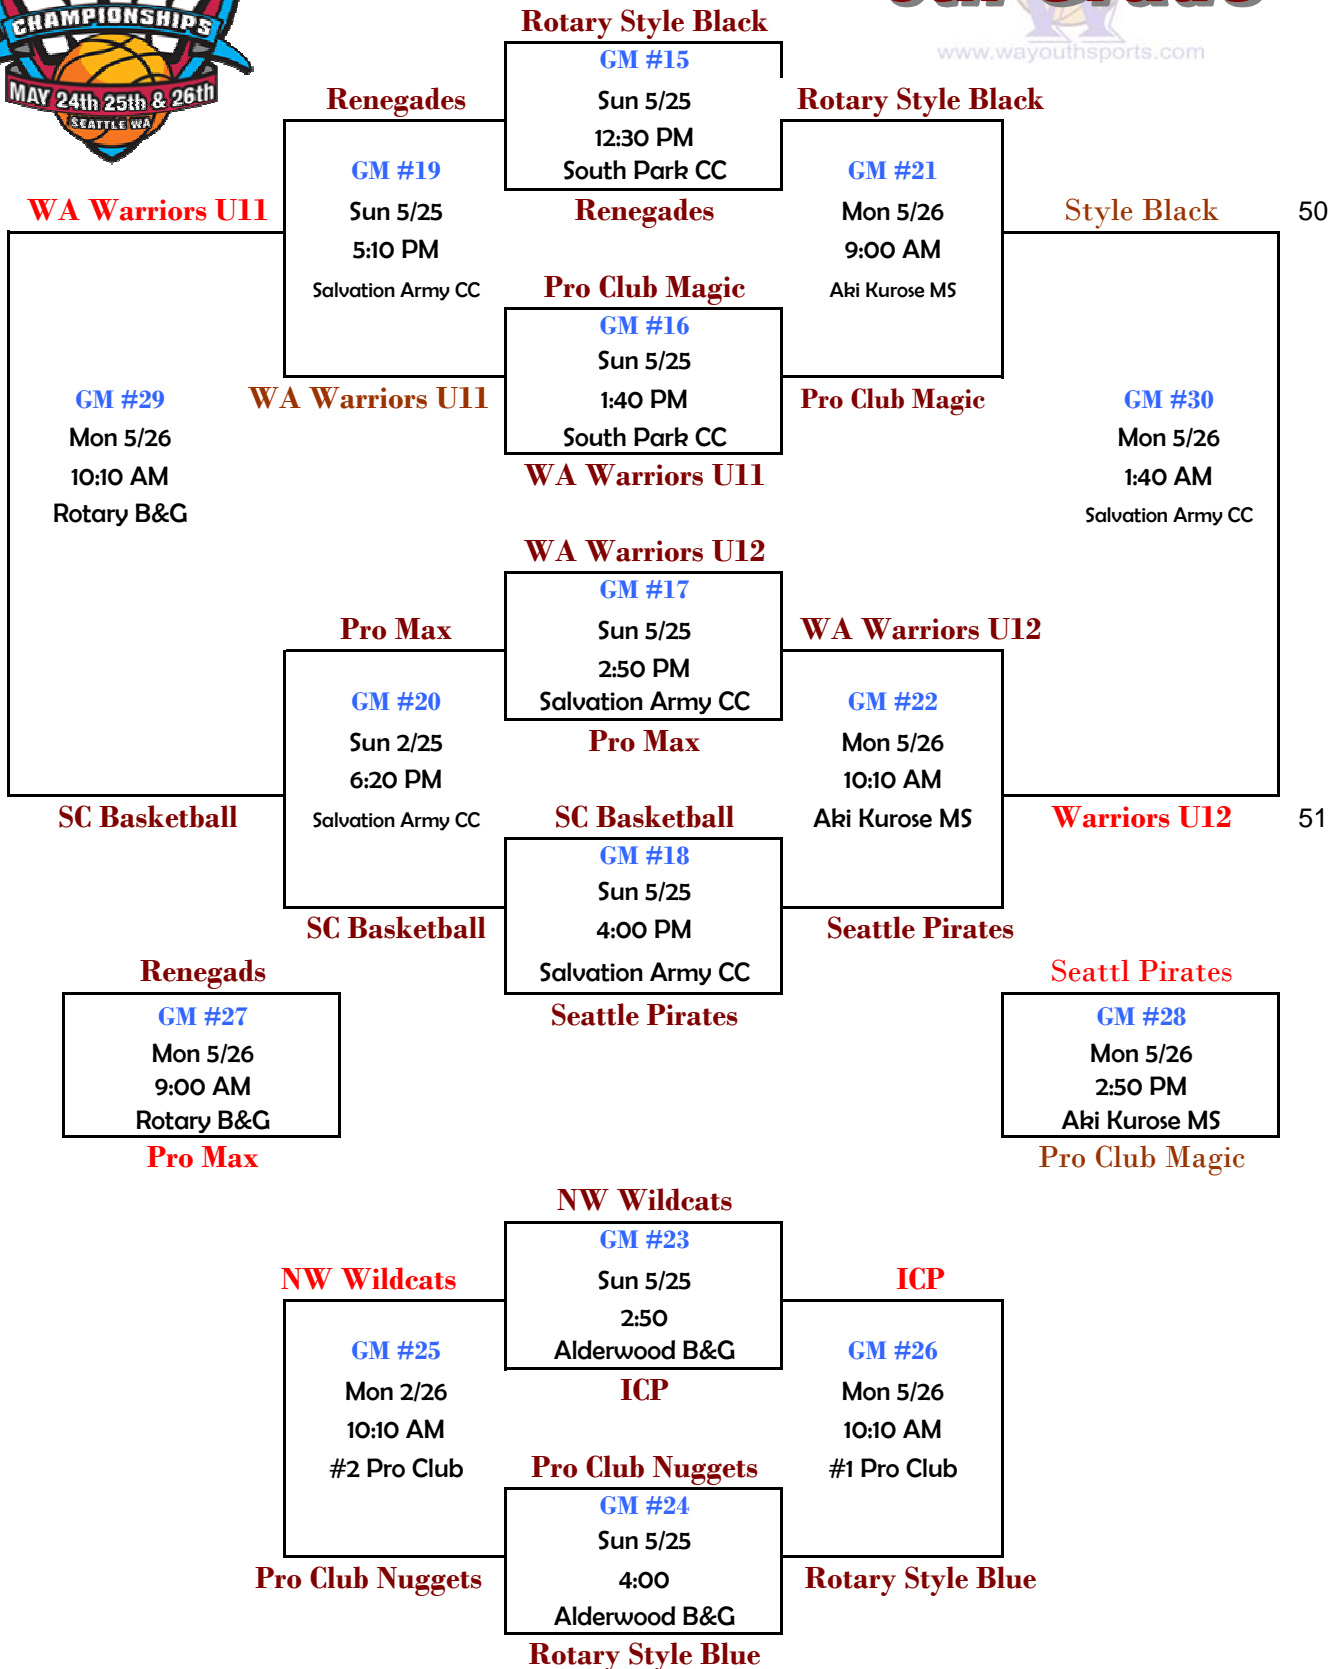

6th Grade

www.wayouthsports.com

Updated 5/25

Pool A	
1ST	Rotary Style Black
2ND	SC Basketball
3RD	NW Wildcats

Pool B	
2ND	Renegades
3RD	Pro Club Nuggets
1ST	Seattle Pirates

Pool C	
3RD	ICP
1ST	WA Warriors U11
2ND	Pro Max

Pool D	
1ST	WA Warriors U12
2nd	Pro Club Magic
3rd	Rotary Style Blue

Saturday May 24th

Gm#	Home Team	SC	vs	SC	Visitors	Time	Site
1	Rotary Style Black	76	vs	40	SC Basketball	10:20 AM	South Park CC
2	Washington Warriors U11	46	vs	41	Pro Max	11:20 AM	Salvation Army CC
3	Pro Club Magic	54	vs	52	Rotary Style Blue	11:20 AM	#1 Pro Club
4	SC Basketball	15	vs	0	NW Wildcats	12:30 PM	South Park CC
5	Pro Club Nuggets	12	vs	69	Seattle Pirates	12:30 PM	Alderwood B&G
6	ICP	53	vs	56	Washington Warriors U11	1:40 AM	South Park CC
7	Renegades	80	vs	25	Pro Club Nuggets	2:50 AM	Alderwood B&G
8	Washington Warriors U12	54	vs	23	Pro Club Magic	2:50 AM	Salvation Army CC
9	NW Wildcats	15	vs	68	Rotary Style Black	2:50 AM	South Park CC
10	Seattle Pirates	78	vs	45	Renegades	5:10 AM	Alderwood B&G
11	Rotary Style Blue	32	vs	50	Washington Warriors U12	5:10 AM	Salvation Army CC
12	Pro Max	34	vs	28	ICP	4:00 AM	Salvation Army CC

Sunday May 25th

13	NW Wildcats	43	vs	20	Pro Club Nuggets	11:20 AM	Alderwood B&G
14	ICP	54	vs	26	Rotary Style Blue	12:30 PM	Alderwood B&G

6th Grade

www.wayouthsports.com

Scores & Driving Directions

www.wayouthsports.com