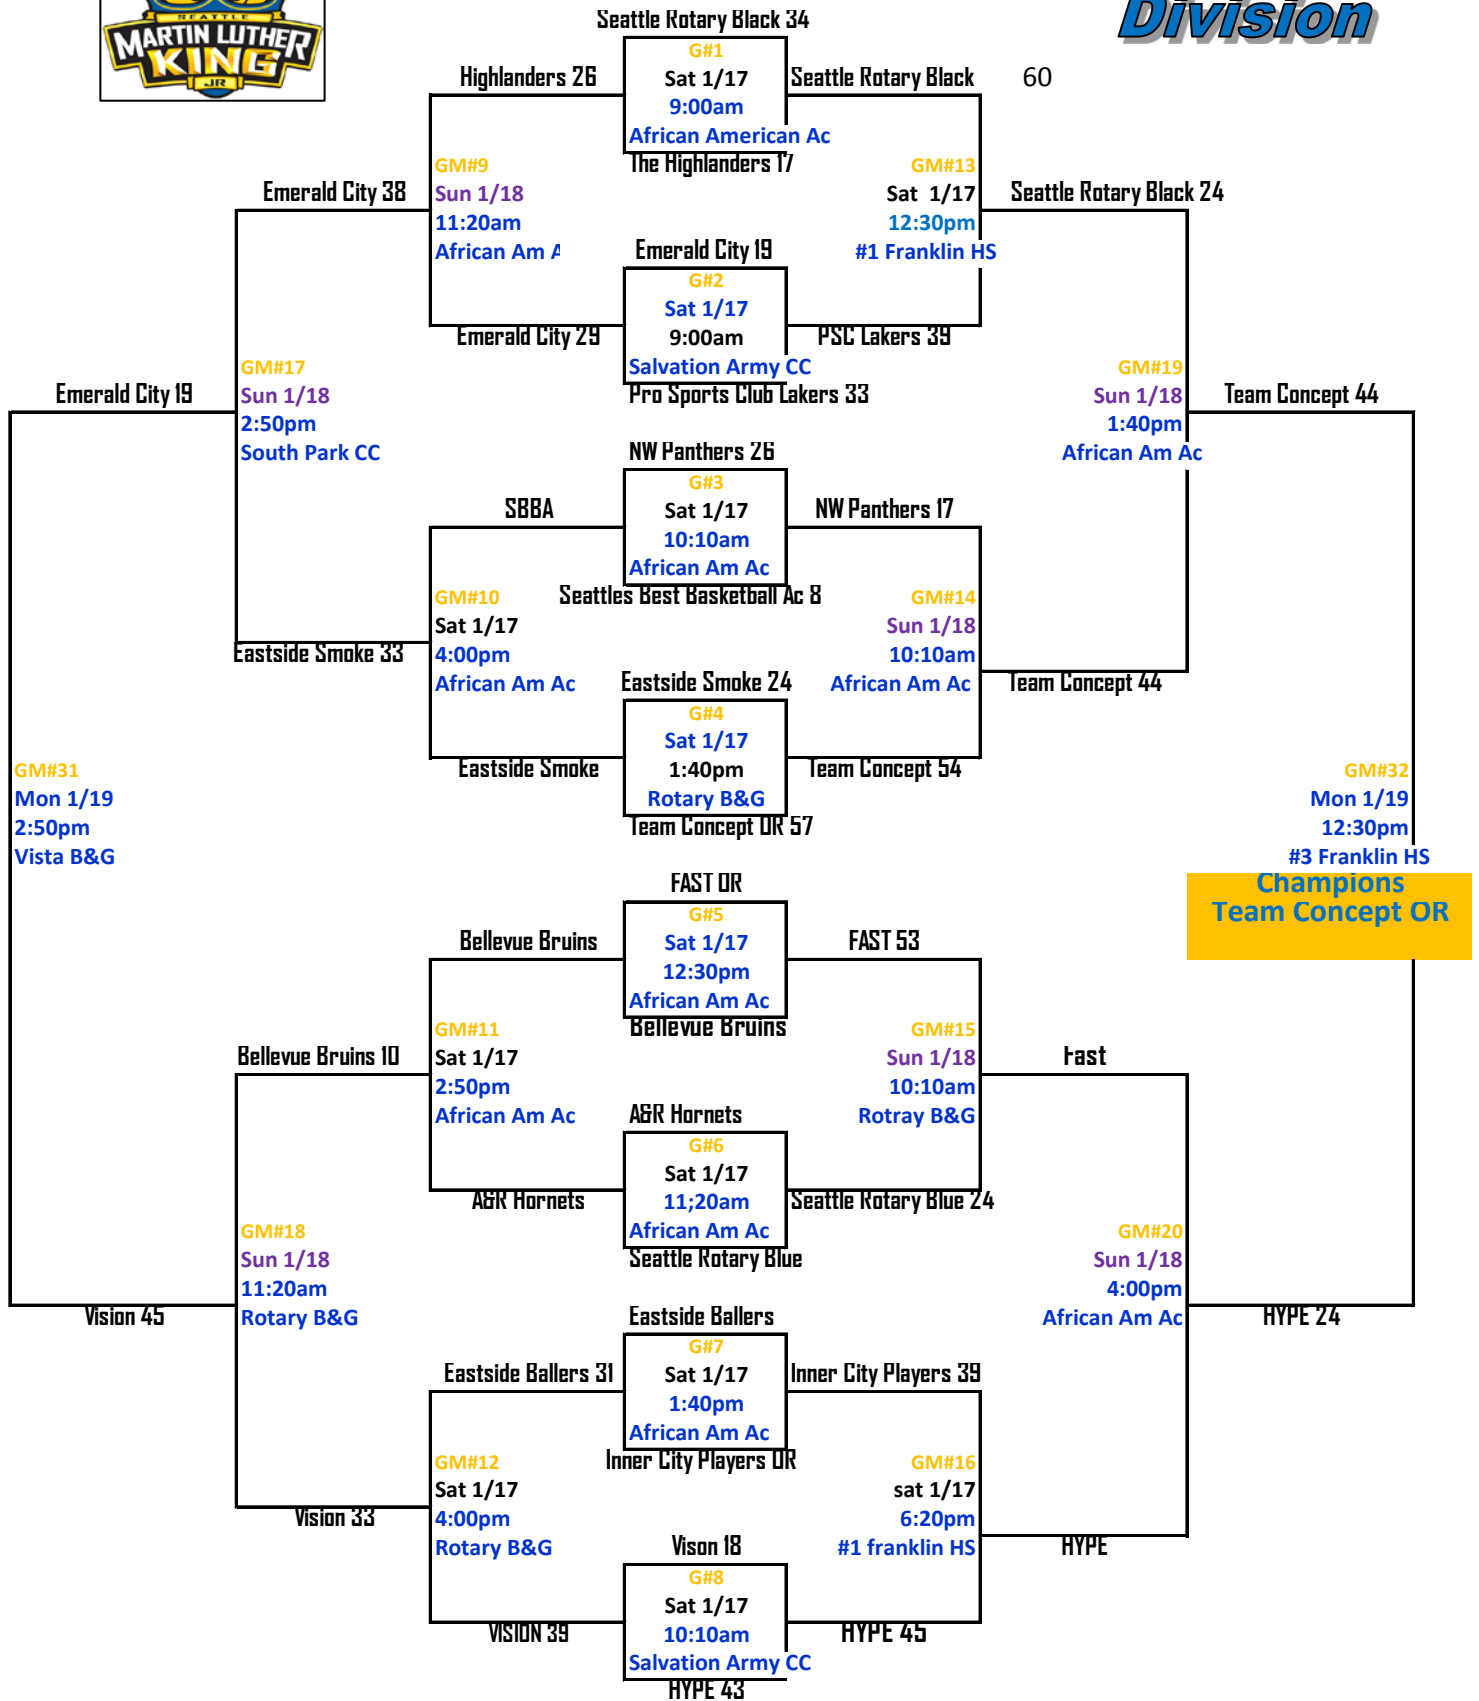

4th Grade Division

4th Grade Division

Eastside Smoke 46

G#29
 Mon 1/19
 11:20am
 Salvation Army CC
 Bellevue Bruins 14

Fast 23

G#30
 Mon 1/19
 10:10am
 African Am Ac
 Seattle Rotary Black 39