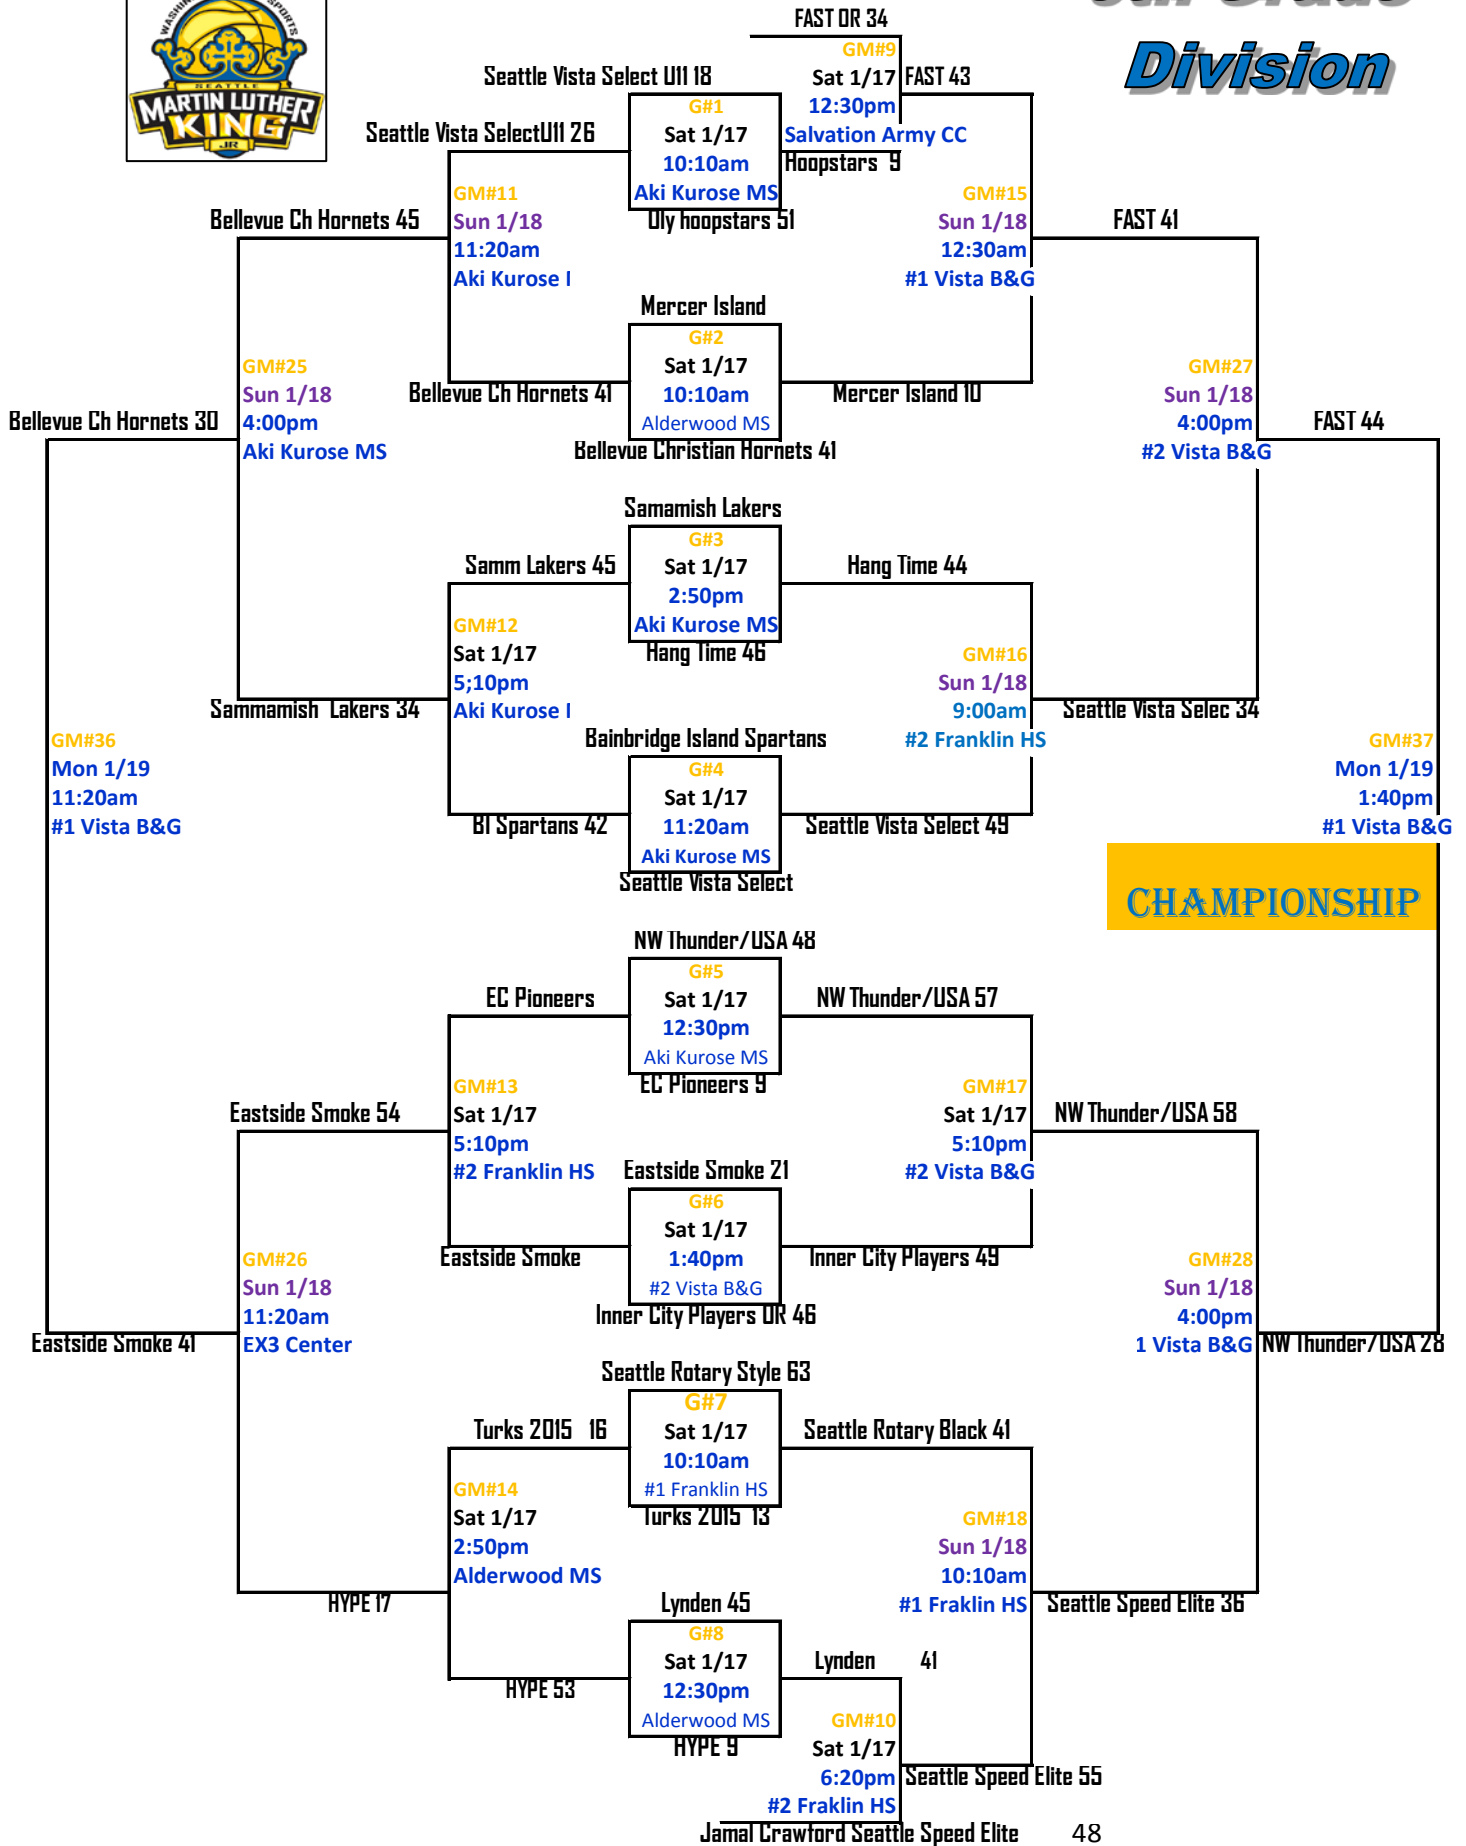

# 6th Grade Division

# 6th Grade Division

**Sammamish Lakers 47**

G#33  
 Mon 1/19  
 9:00am  
 #1 Vista B&G  
 HYPE 34

**SeattleVista Select 46**

G#34  
 Mon 1/19  
 12:30pm  
 #2 Vista B&G  
 Seattle Speed Elite 48