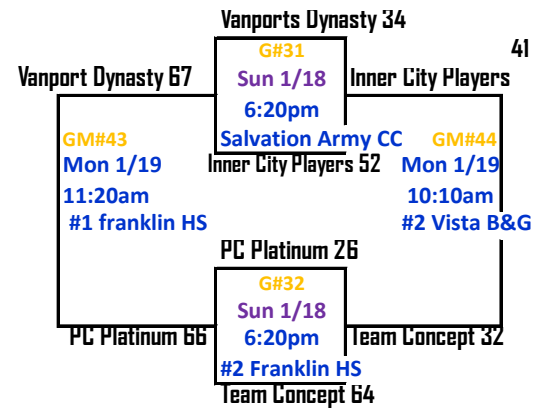

# 7th Grade Division

**GH Nets 46**  
**G#49**  
 Mon 1/19  
 9:00am  
 #2 Vista B&G  
 Kent Ravens 34

**NW Panthers 46**  
**G#50**  
 Mon 1/19  
 12:30pm  
 #1 Franklin HS  
 Seattle Speed Elite 67

**Seattle Rotary Blue 50**  
**G#47**  
 Mon 1/19  
 2:50pm  
 #2 Franklin HS  
 Sammamish Wildcats 35

**Mercer Island 35**  
**G#48**  
 Mon 1/19  
 9:00am  
 #2 franklin HS  
 Clutch Players 43