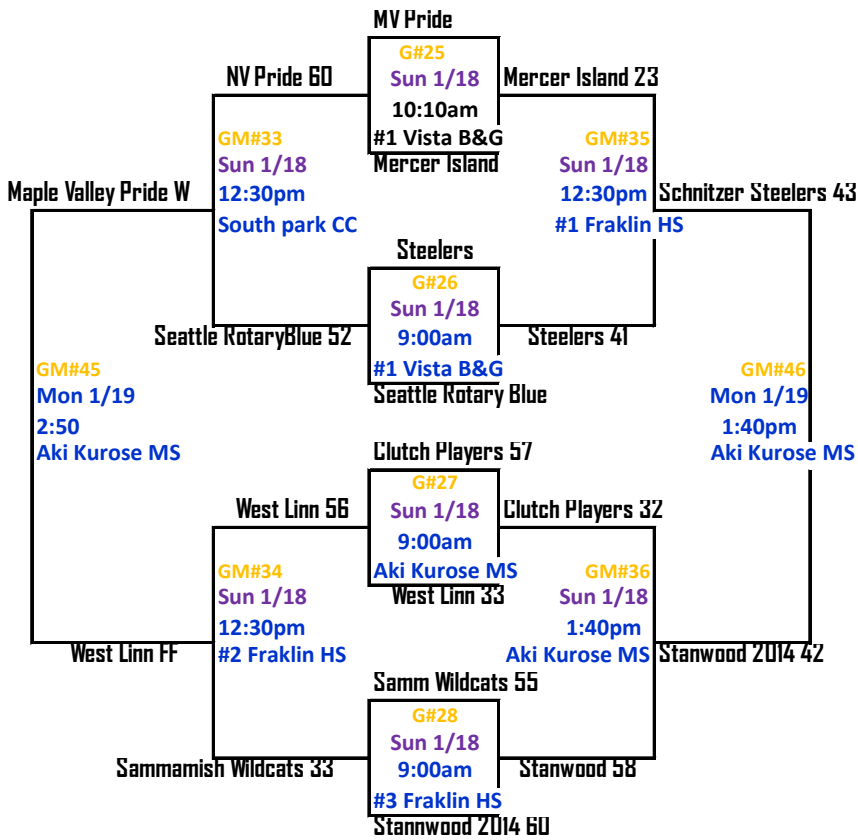

# 7th Grade Division

**GH Nets 46**  
**G#49**  
 Mon 1/19  
 9:00am  
 #2 Vista B&G  
 Kent Ravens 34

**NW Panthers 46**  
**G#50**  
 Mon 1/19  
 12:30pm  
 #1 Franklin HS  
 Seattle Speed Elite 67

**Seattle Rotary Blue 50**  
**G#47**  
 Mon 1/19  
 2:50pm  
 #2 Franklin HS  
 Sammamish Wildcats 35

**Mercer Island 35**  
**G#48**  
 Mon 1/19  
 9:00am  
 #2 franklin HS  
 Clutch Players 43