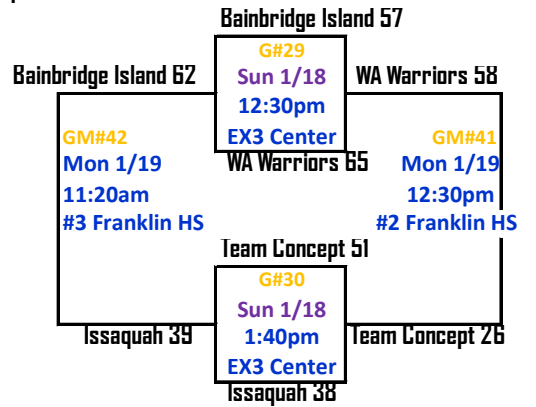

# 7th Grade Division

**GH Nets 46**  
**G#49**  
 Mon 1/19  
 9:00am  
 #2 Vista B&G  
 Kent Ravens 34

**NW Panthers 46**  
**G#50**  
 Mon 1/19  
 12:30pm  
 #1 Franklin HS  
 Seattle Speed Elite 67

**Seattle Rotary Blue 50**  
**G#47**  
 Mon 1/19  
 2:50pm  
 #2 Franklin HS  
 Sammamish Wildcats 35

**Mercer Island 35**  
**G#48**  
 Mon 1/19  
 9:00am  
 #2 franklin HS  
 Clutch Players 43