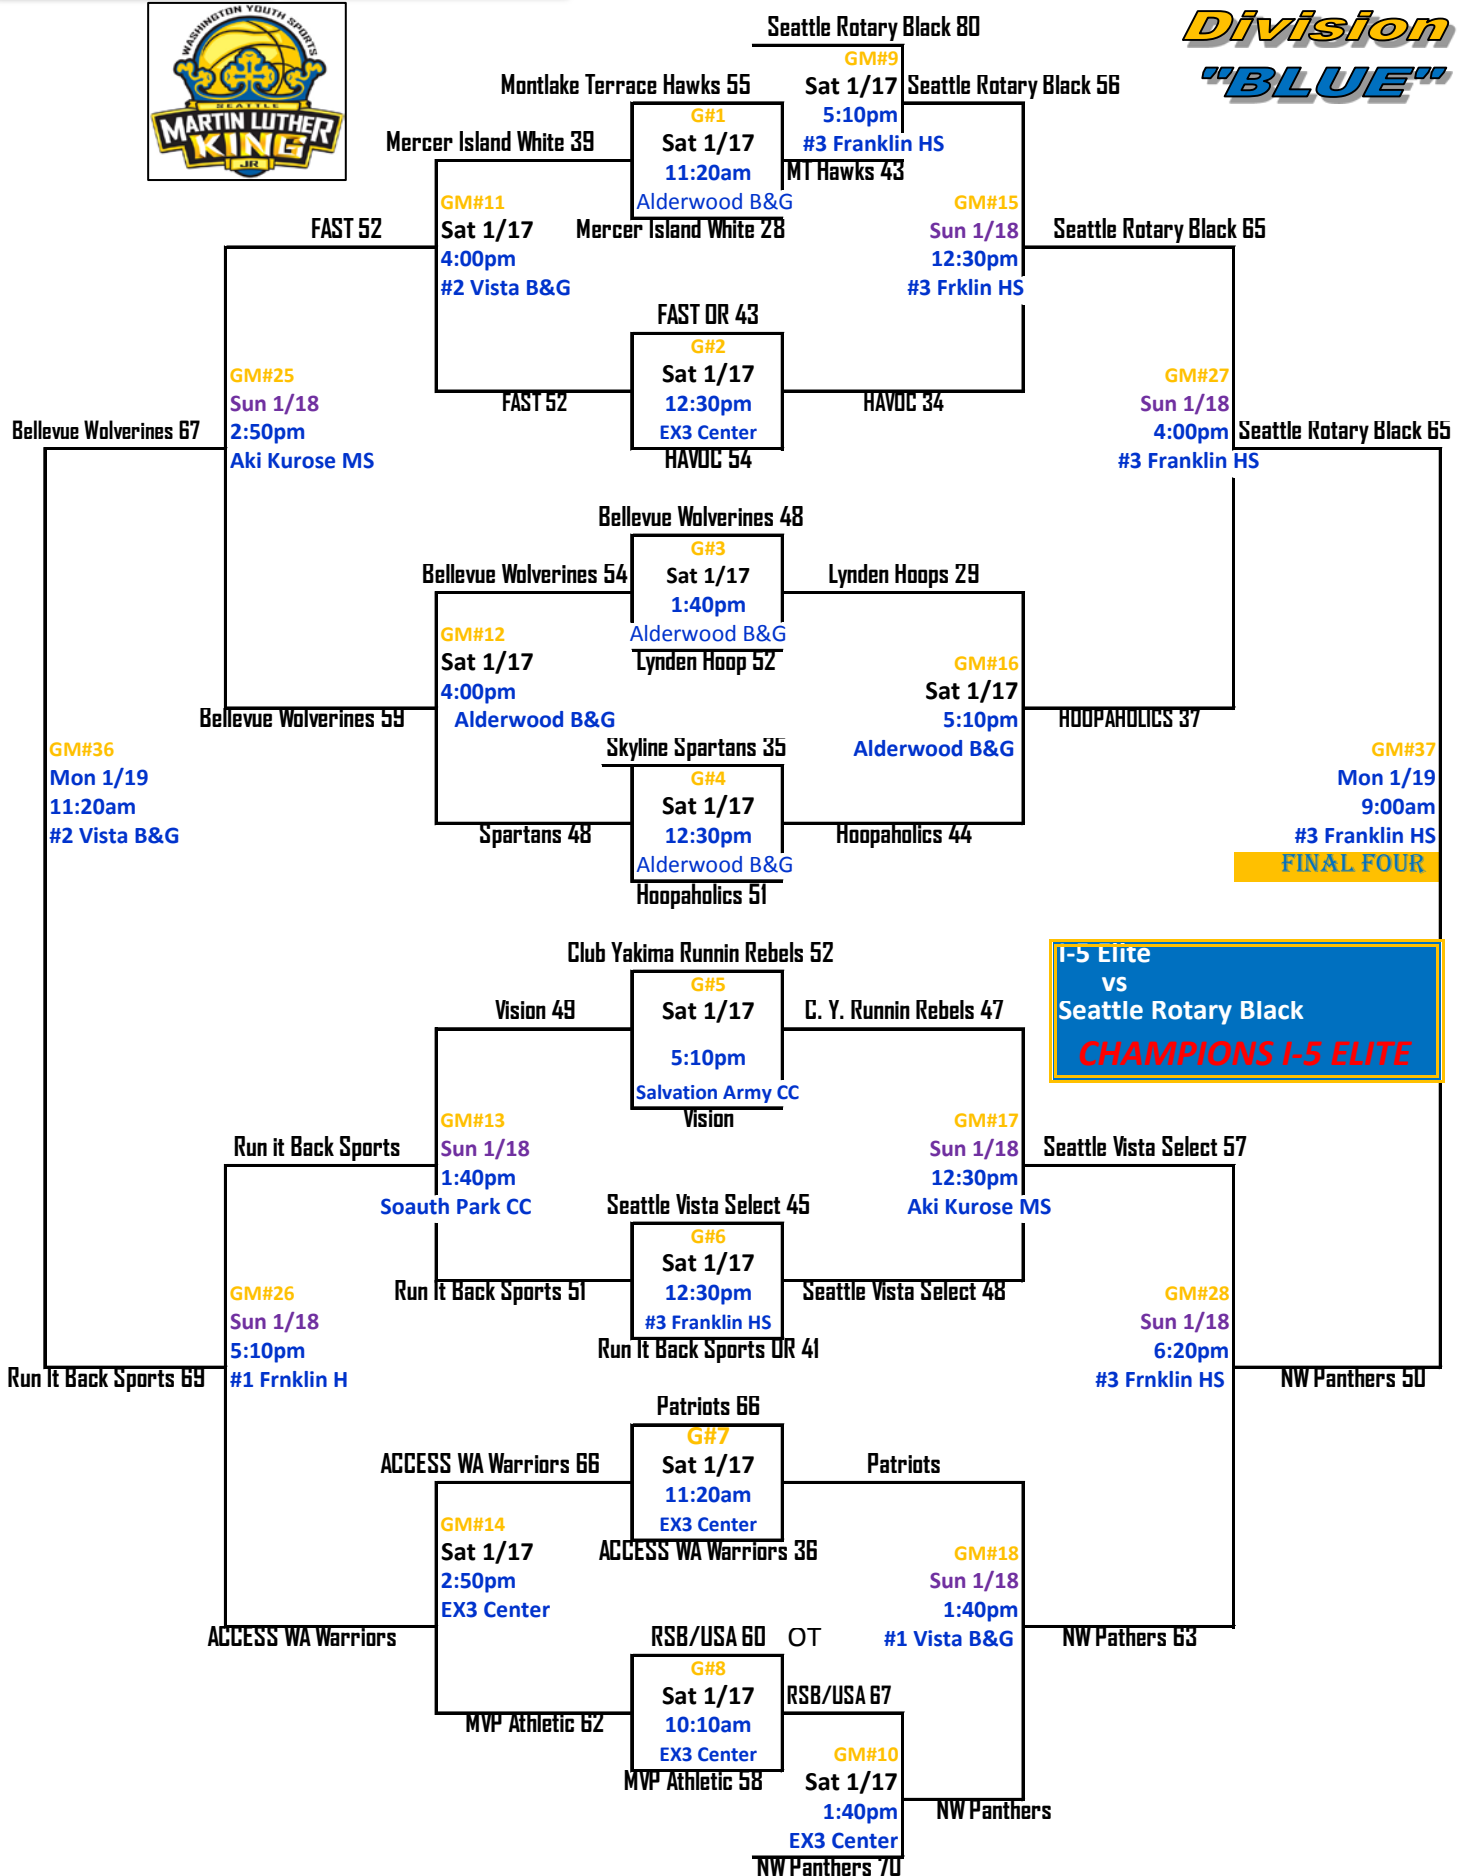

8th Grade Division "BLUE"

8th Grade Division "BLUE"

FAST 36

G#33
Mon 1/19
10:10am
#1 Vista B&G

ACCESS WA Warriors 73

Hoopaholics 43

G#34
Mon 1/19
11:20
#2 Franklin HS

Seattle Vista Select 46