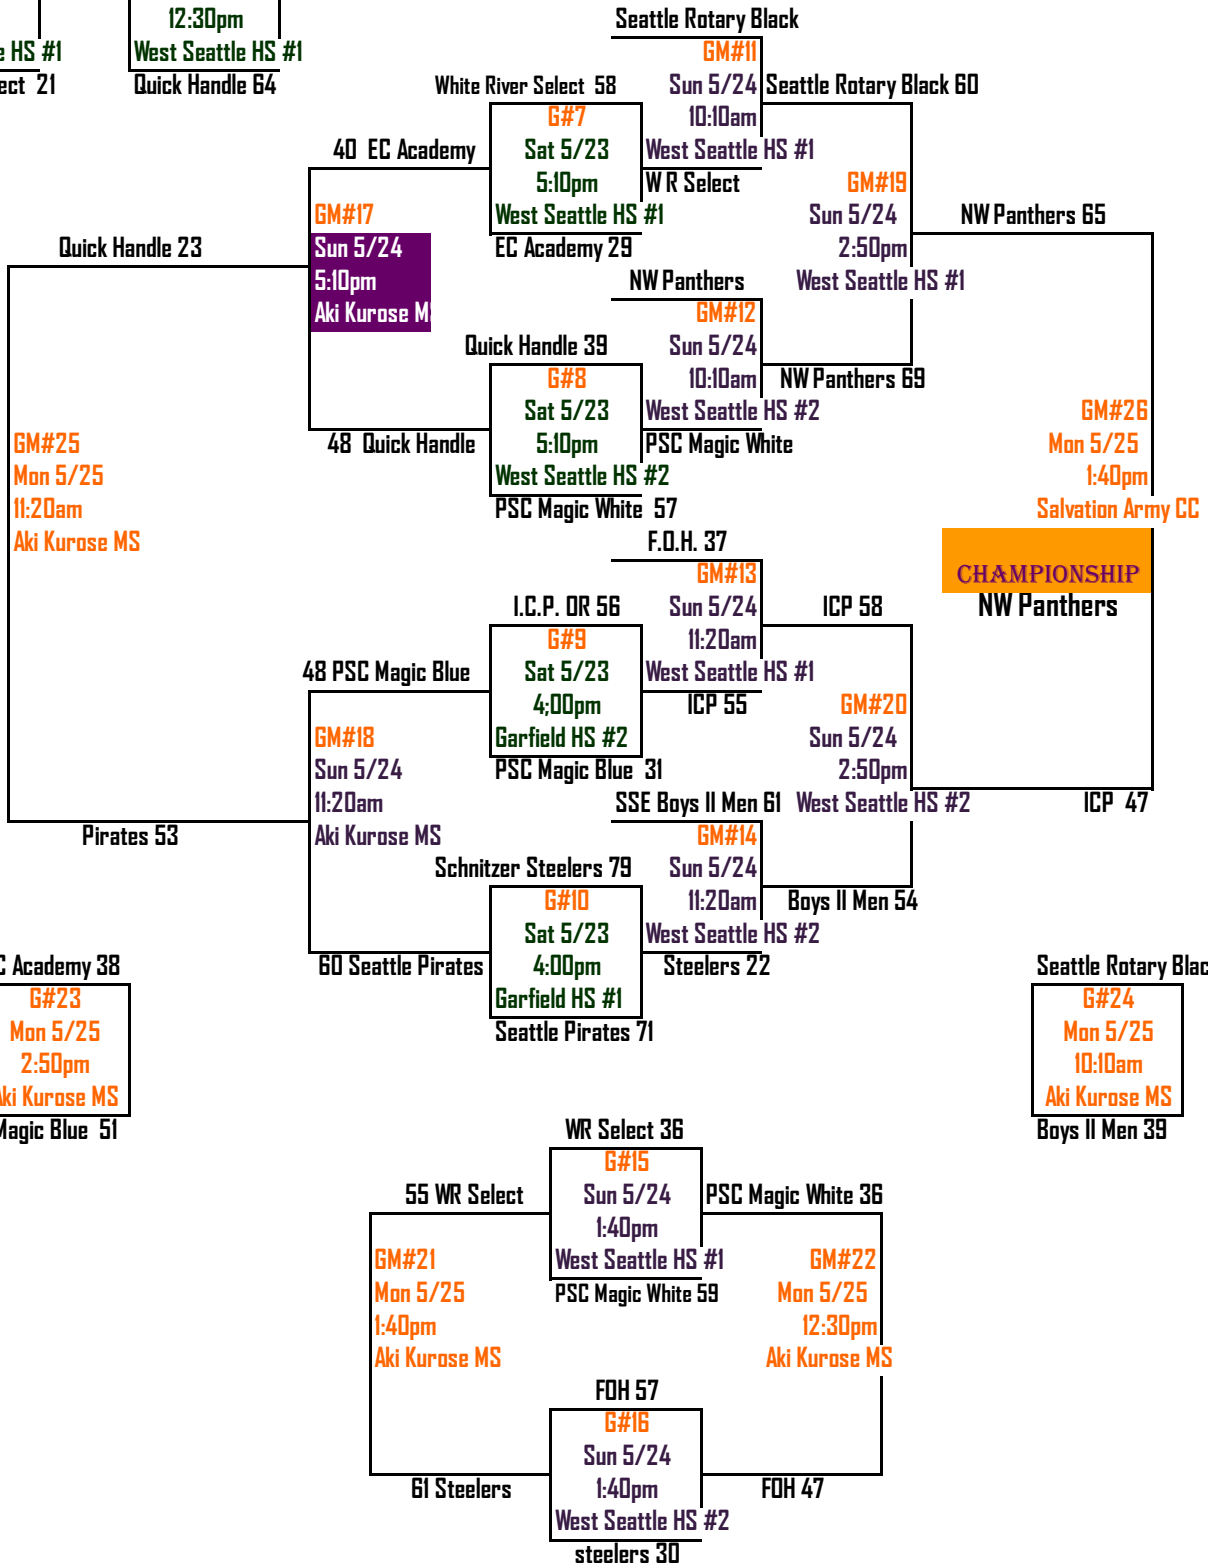

7th Grade/13U

Up Dated 5/21

Rotary Style Black 47
G#1
 Sat 5/23
 9:00am
 Salvation Army CC
 S.S.E. Boys II Men 50

I.C.P. DR 64
G#2
 Sat 5/23
 1:40pm
 West Seattle #2
 PSC Magic White 50

F.O.H. 60
G#3
 Sat 5/23
 12:30pm
 West Seattle #2
 Schnitzer Steelers 48

Seattle Pirates
G#4
 Sat 5/23
 1:40pm
 West Seattle HS #1
 NW Panthers

PSC Magic Blue 58
G#5
 Sat 5/23
 11:20am
 West Seattle HS #1
 White River Select 21

EC Academy 67
G#6
 Sat 5/23
 12:30pm
 West Seattle HS #1
 Quick Handle 64