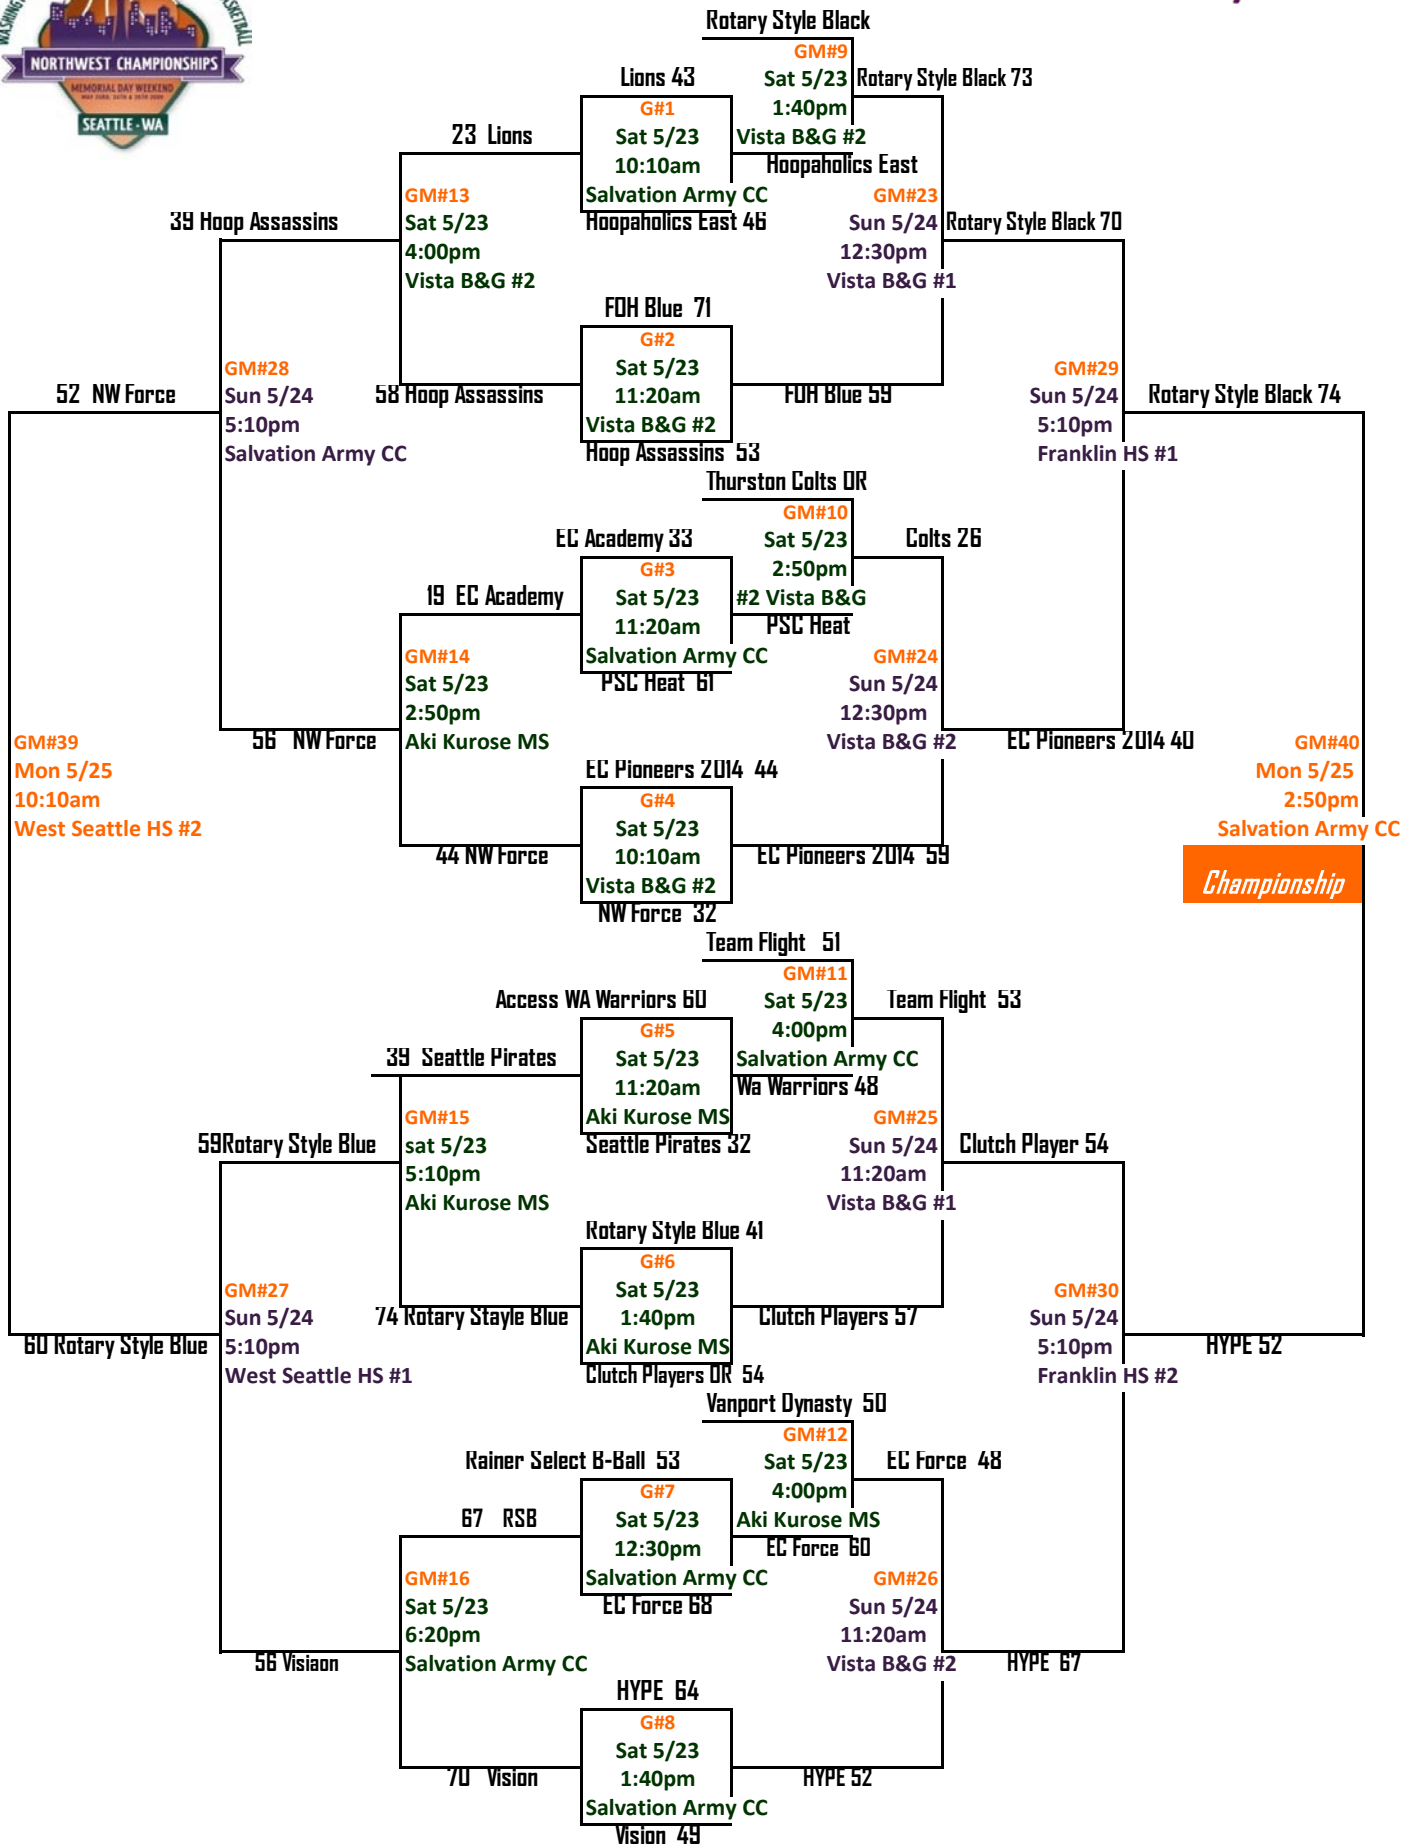

# 8th Grade/14U

Driving Directions

Directions & Updates at [www.wayouthsports.com](http://www.wayouthsports.com)

## Hoop Assassins

**GM#37**  
**Mon 5/25**  
**10:10am**  
**West Seattle HS #1**  
 Vision