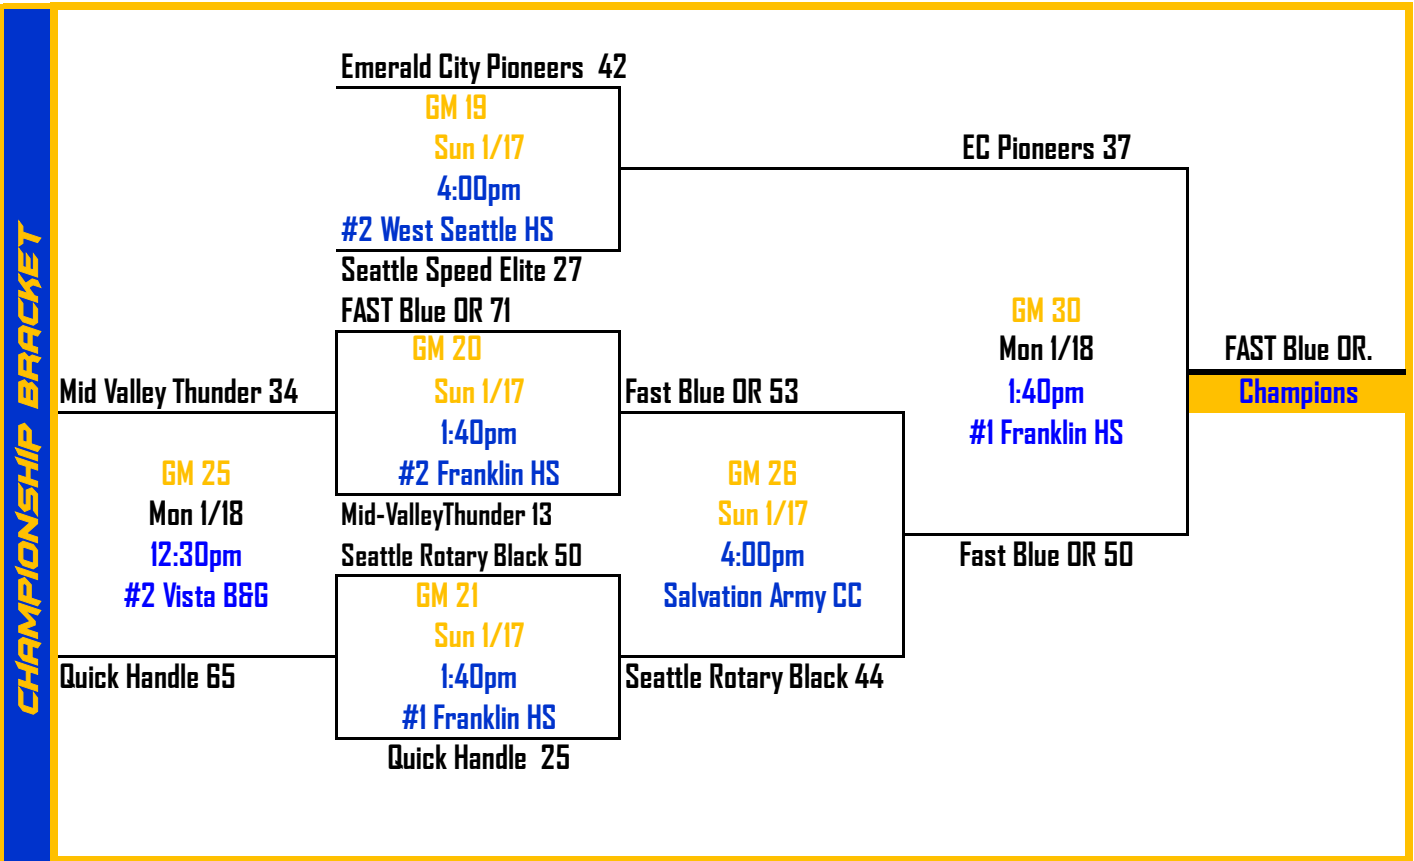

7th Grade - Gold Division

47 Bainbridge Island Spartans

GM 27
Mon 1/18 - 12:30pm
EX3 Center

37 North Thurston Rams

RSB "Vista" 46

GM 24
Sun 1/17
4:00pm
#2 Franklin HS

North Thurston Rams 32

Vanports Dynasty 76

GM 28
Mon 1/18 - 11:20am
EX3 Center

RSB "Vista" 67

Seattle Speed Elite 49

GM 29
Mon 1/18
11:20am
Salvation Army CC

Seattle Rotary Black 57

43 Olympia Hoopstars

GM 22
Mon 1/18
1:40
#1 Vista B&G

55 NW Panthers

Inner City Players 62

GM 23
Mon 1/18
10:10am
Madison MS

Team WA 73