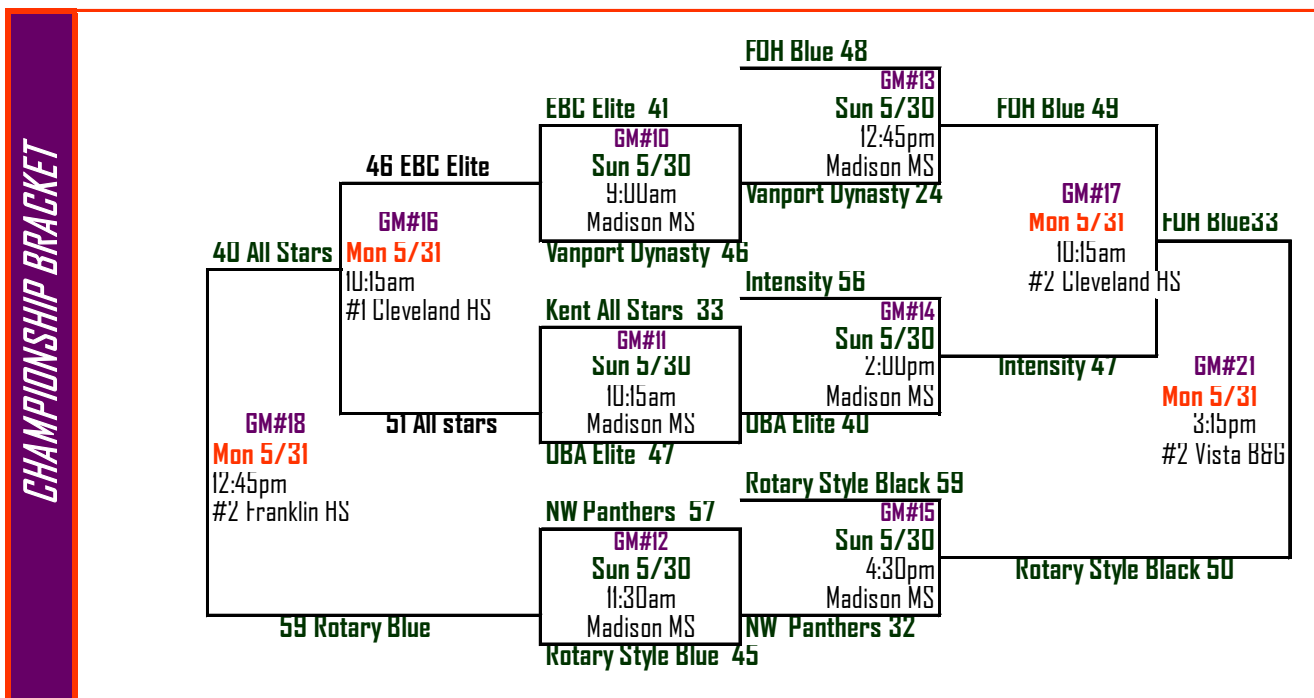

6th Grade Gold

Pool A

FDH-Blue 2-0
 UBA Elite 1-1
 NW Panthers 0-2

Pool B

Intensity 2-0
 Rotary Style Blue 1-1
 EBC Elite 0-2

Pool C

Rotary Style Black 2-0
 Vanports Dynasty Black 1-1
 Kent All Stars 0-2

Saturday May 29th, 2010

GM #	Home Team	SC	vs	SC	Visitors	Time	Site
1	Rotary Style Blue	56	VS	33	EBC Elite	9:00am	#1 Rainier Beach HS
2	NW Panthers	31	VS	55	FDH-Blue	10:15am	#1 Rainier Beach HS
3	Kent All Stars	19	VS	57	Rotary Style Black	10:15am	#2 Rainier Beach HS
4	Intensity	58	VS	43	Rotary Style Blue	11:30am	#1 Rainier Beach HS
5	UBA Elite	41	VS	31	NW Panthers	12:45pm	Aki Kurose MS
6	Vanports Dynasty Black	44	VS	28	Kent All Stars	12:45pm	#2 Rainier Beach HS
7	EBC Elite	19	VS	58	Intensity	2:00pm	#1 Rainier Beach HS
8	FDH-Blue	45	VS	34	UBA Elite	3:15pm	Aki Kurose MS
9	Rotary Style Black	58	VS	28	Vanports Dynasty Black	3:15pm	#2 Rainier Beach HS

Vanport 44
 GM#22
 Mon 5/31
 3:15pm
 Salvation Army CC
 UBA Elite 57