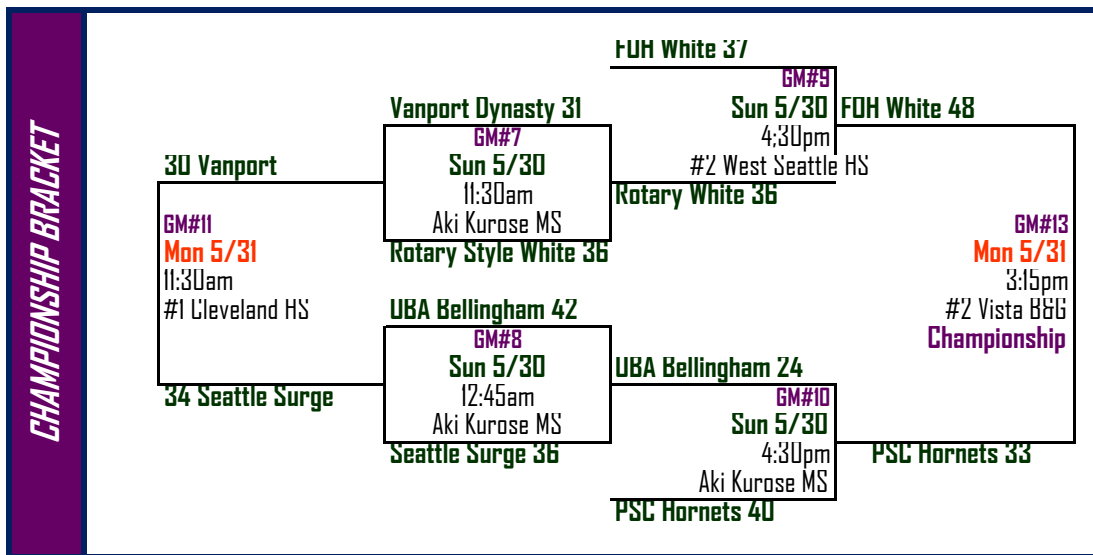

## Pool A

FDH-White 2-0  
Vanports Dynasty Green 0-2  
Sattle Surge 1-1

## Pool B

PSC Hornets 2-0  
Rotary Style White 1-1  
UBA Bellingham 0-2

# 6th Grade Silver

**Saturday May 29th, 2010**

GM #	Home Team	SC	vs	SC	Visitors	Time	Site
1	Sattle Surge	41	VS	42	FDH-White	10:15am	Aki Kurose MS
2	Rotary Style White	34	VS	39	PSC Hornets	11:30am	Aki Kurose MS
3	Vanports Dynasty Green	43	VS	47	Sattle Surge	12:45pm	#1 Rainier Beach HS
4	UBA Bellingham	33	VS	41	PSC Hornets	2:00pm	Aki Kurose MS
5	FDH-White	58	VS	20	Vanports Dynasty Green	3:15pm	#1 Rainier Beach HS
6	Rotary Style White	47	VS	46	UBA Bellingham	4:30pm	Aki Kurose MS