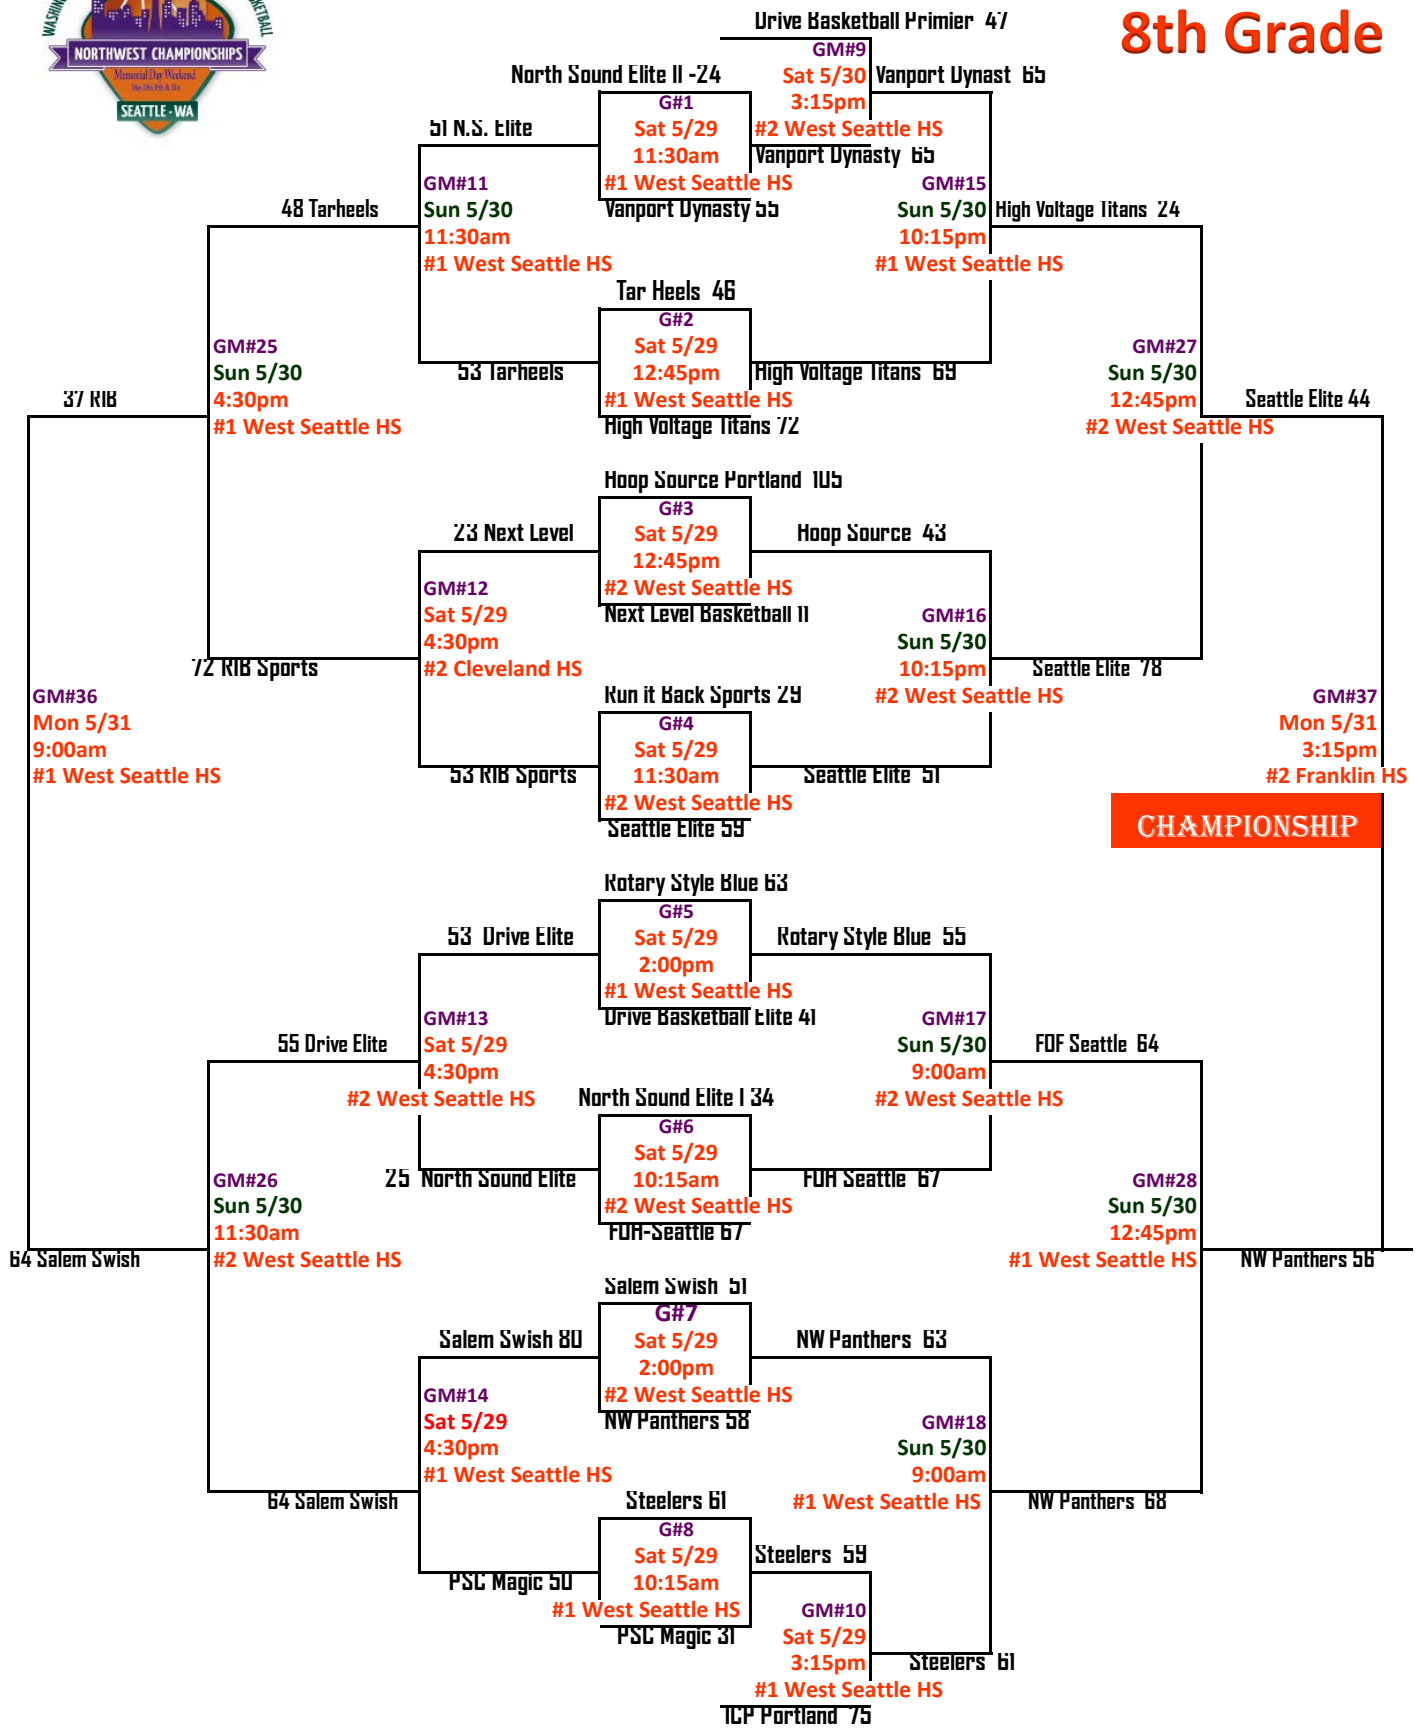

8th Grade

8th Grade

Iron Heels 37
 G#33
 Mon 5/31
 9:00am
 #2 West Seattle HS
 Drive Elite 88

High Voltage Titans 47
 G#34
 Mon 5/31
 11:30am
 #2 West Seattle HS
 FDR 53

71 North Sound
 GM#29
 Mon 5/31
 12:45pm
 #1 West Seattle HS