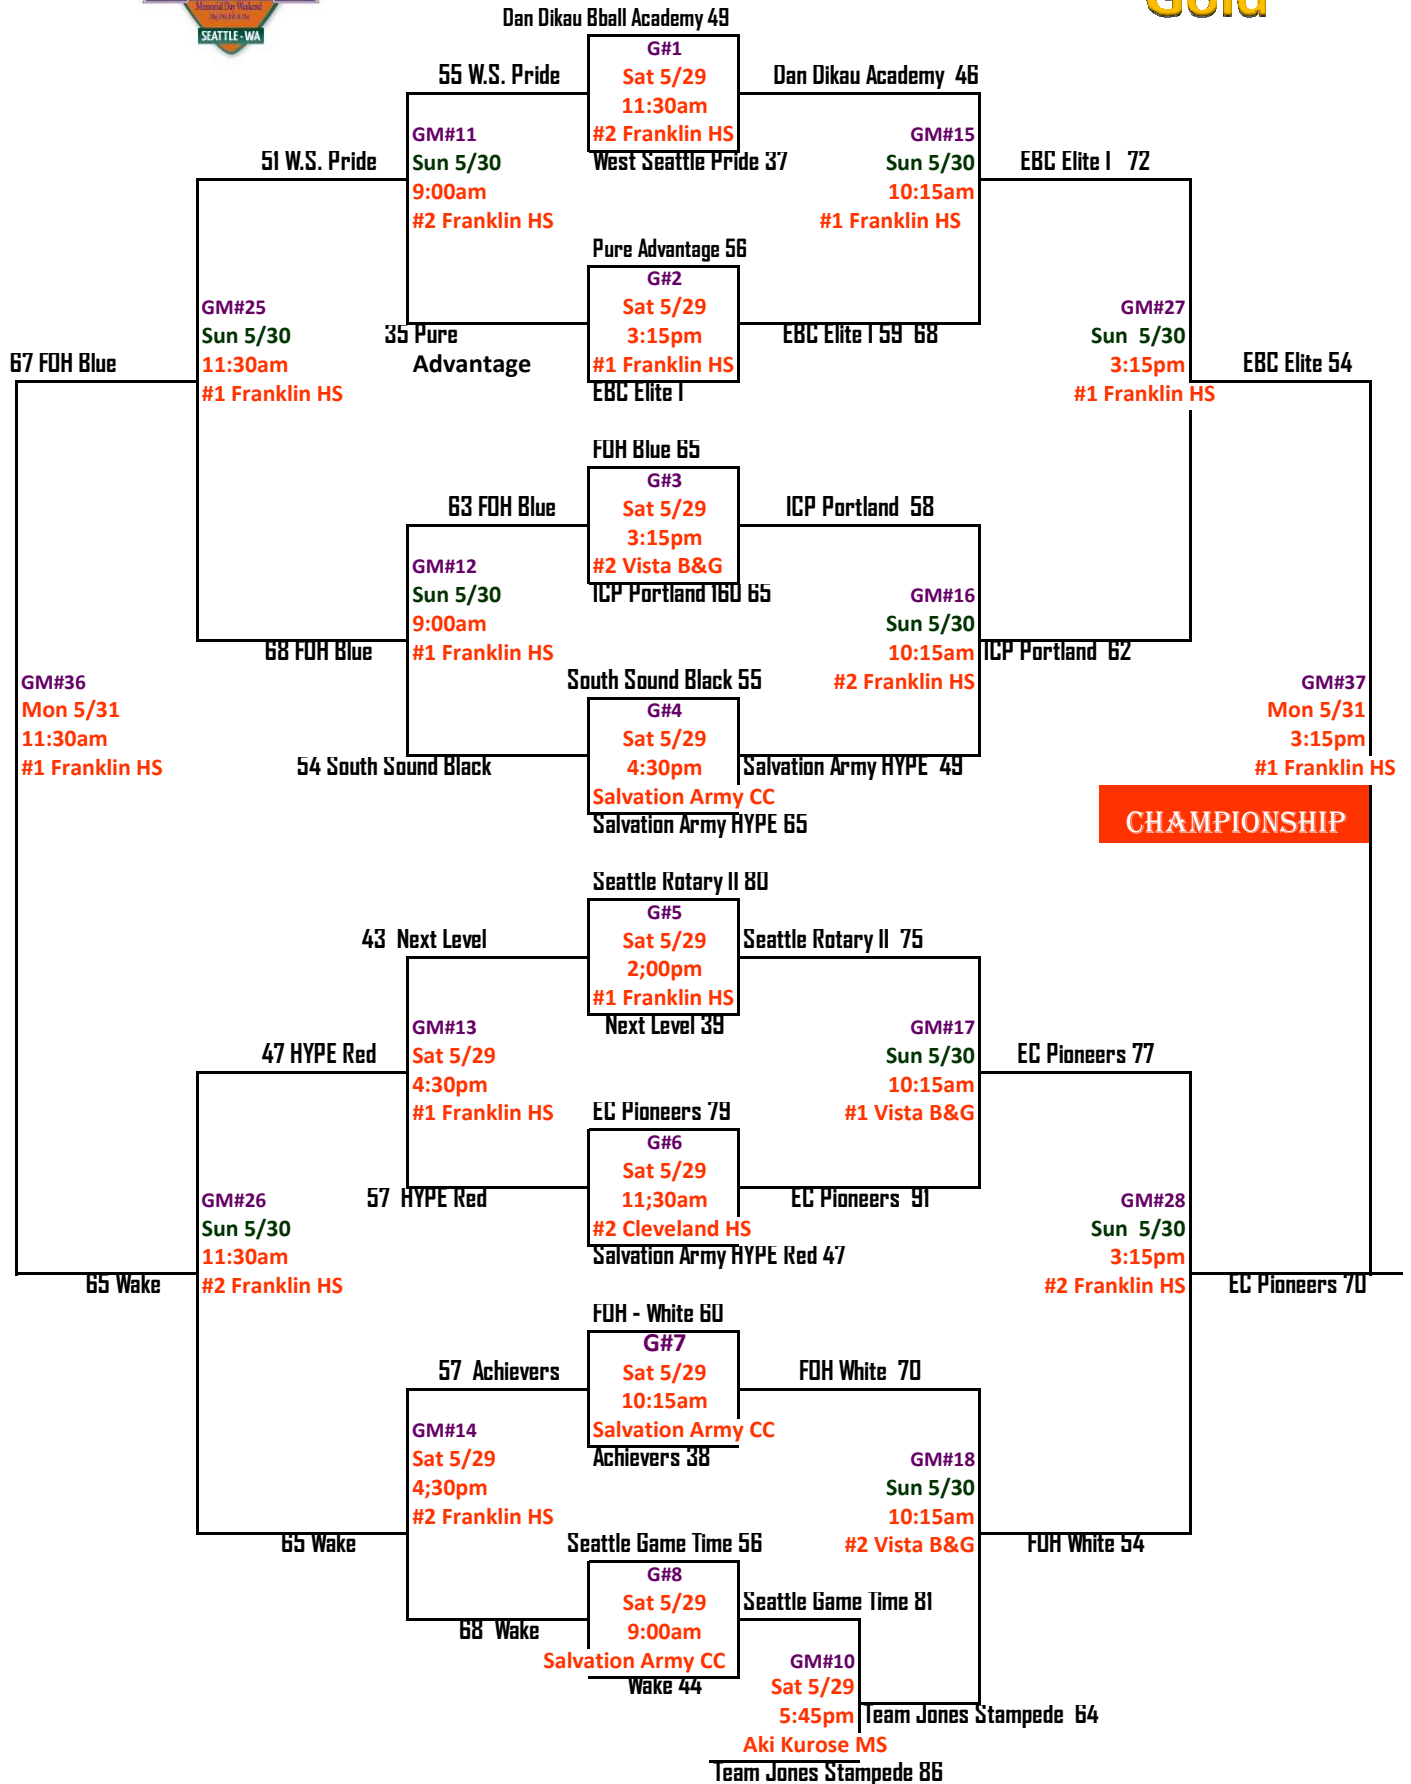

High School Gold

High School Gold

W.S. Pride 48

G#33
 Mon 5/31
 10:15am
 #2 Franklin HS
 HYPE Red 44

ICP 77

G#34
 Mon 5/31
 10:15am
 #1 Franklin HS
 FUR White 86

U U Academy 52

Sea. Game time 70

G#35
 Mon 5/31
 9:00am
 #1 Rainier Beach
 Hype 66