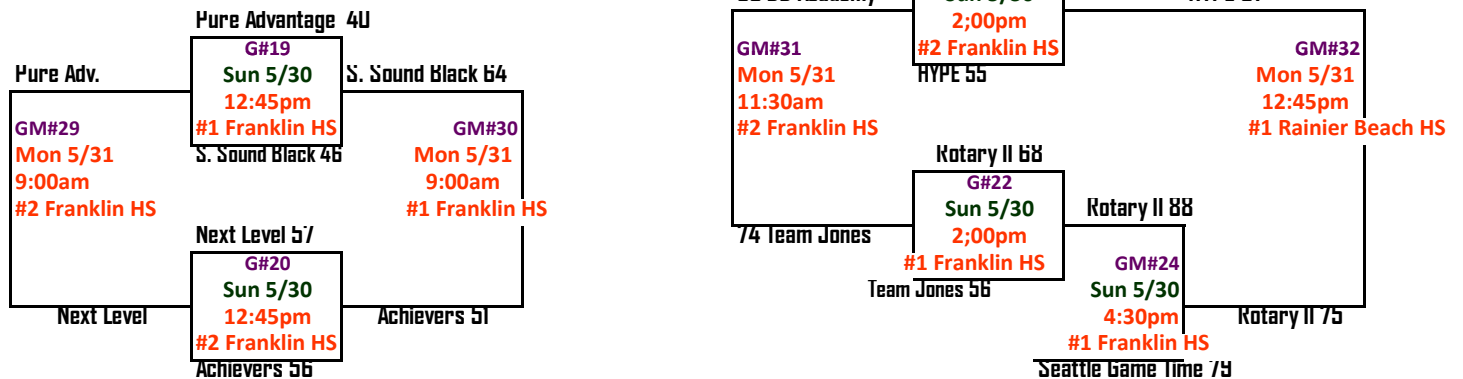

High School Gold

High School Gold

W.S. Pride 48

G#33
 Mon 5/31
 10:15am
 #2 Franklin HS
 HYPE Red 44

ICP 77

G#34
 Mon 5/31
 10:15am
 #1 Franklin HS
 FUR White 86

U U Academy 52

Sea. Game time 70

G#35
 Mon 5/31
 9:00am
 #1 Rainier Beach
 Hype 66