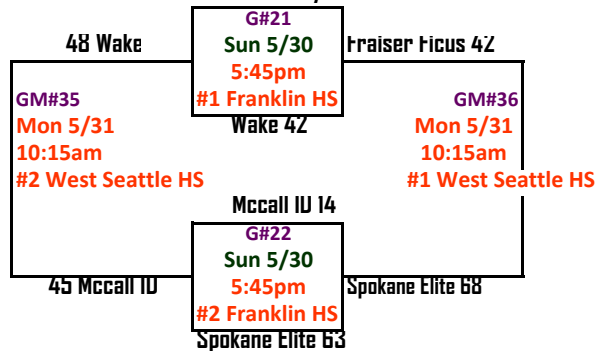

Fraiser Valley Ficus 53

Directions & Updates at www.wayouthsports.com