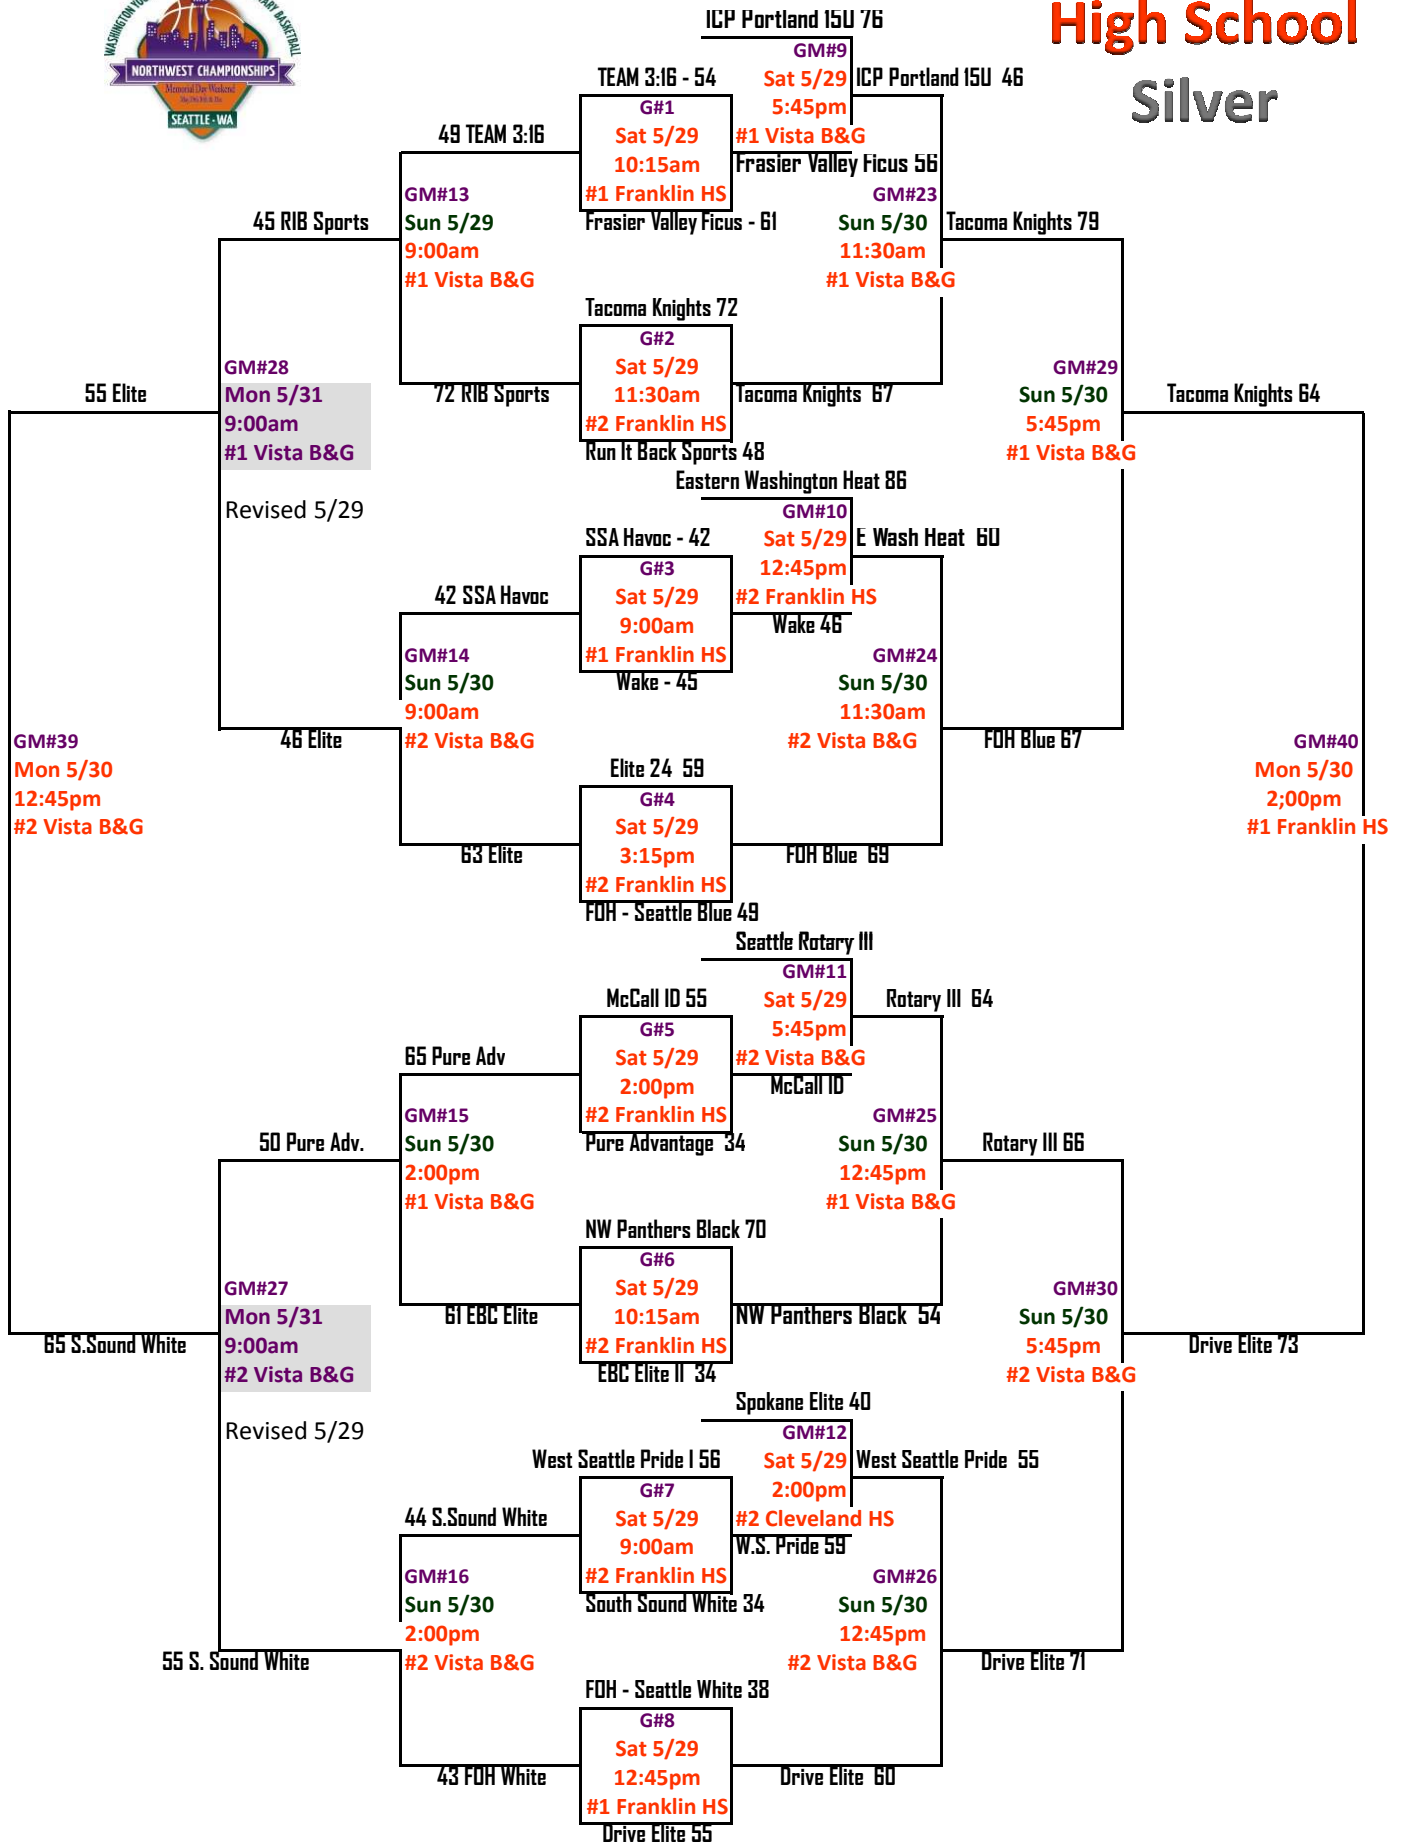

# High School Silver

## RIB Sports 55

GM#37  
**Mon 5/31**  
**11:30am**  
**#1 Vista B&G**  
 Pure Adv. 58

## FOH Blue 64

G#38  
**Mon 5/31**  
**11:30am**  
**#2 Vista B&G**  
 Rotary III 66