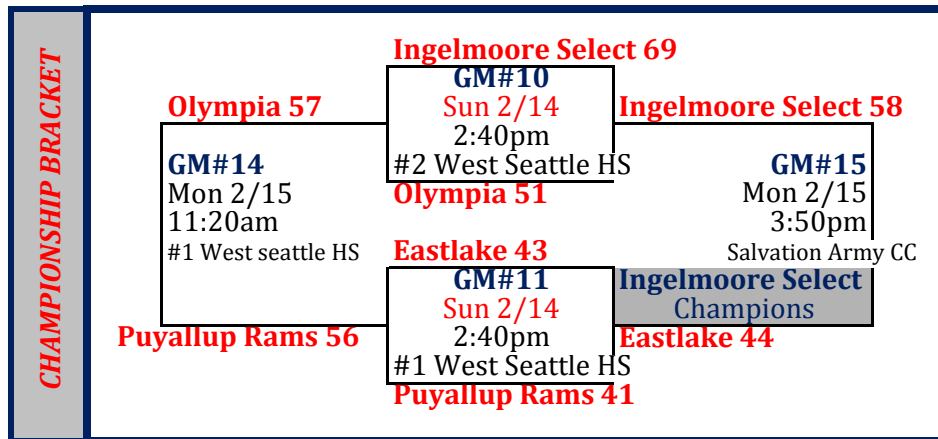

**Pool A**

- 1st **Ingelmoore Select**
- 2nd **Puyallup Rams**
- 3rd **Lake Stevens**

**Pool B**

- 1st **Eastlake Select**
- 2nd **Olympia**
- 3rd **Shorcrest Scots**
- 4th **South Kitsap Windermere Wolves**

# 9th Grade Division

## Saturday February 13th, 2010

GM #	Home Team	SC	vs	SC	Visitors	Time	Site
1	<b>S. K. Windermere Wolves</b>	37	vs	59	<b>Eastlake Select</b>	11:10am	Salvation Army CC
2	<b>Olympia</b>	53	vs	50	<b>Shorcrest Scots</b>	11:10am	Aki Kurose MS
3	<b>Puyallup Rams</b>	46	vs	66	<b>Ingelmoore Select</b>	12:20pm	Salvation Army CC
4	<b>Shorcrest Scots</b>	65	vs	34	<b>S. K. Windermere Wolves</b>	1:30pm	Salvation Army CC
5	<b>Lake Stevens</b>	61	vs	73	<b>Puyallup Rams</b>	2:40pm	Salvation Army CC
6	<b>Eastlake Select</b>	56	vs	41	<b>Olympia</b>	2:40pm	Aki Kurose MS
7	<b>Ingelmoore Select</b>	59	vs	51	<b>Lake Stevens</b>	5:00pm	Salvation Army CC

## Sunday February 14th, 2010

8	<b>Shorcrest Scots</b>	40	vs	46	<b>Eastlake Select</b>	11:10am	Aki Kurose MS
9	<b>S. K. Windermere Wolves</b>	56	vs	54	<b>Olympia</b>	12:20pm	#1 West Seattle H

**Lake Stevens 59**  
GM#12  
Mon 2/15  
11:10am  
#2 West seattle HS  
**Shorecrest 50**