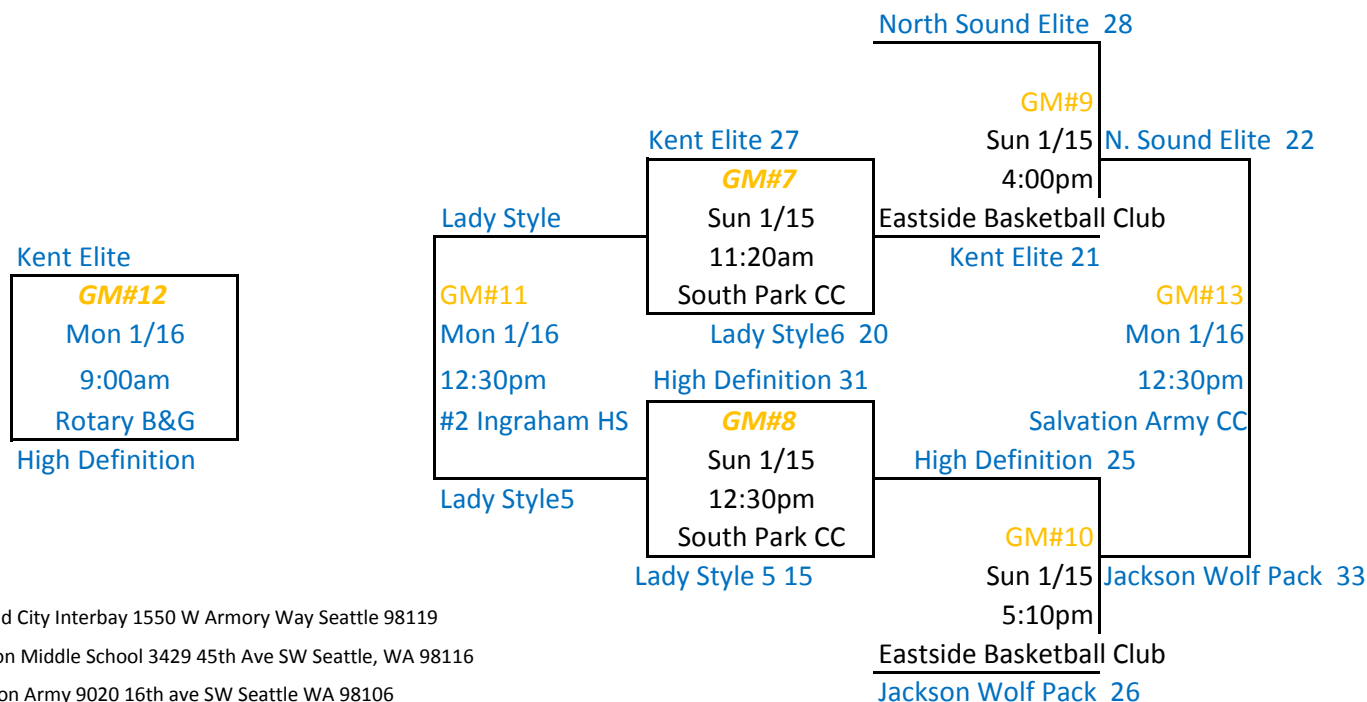

Champions Jackson Wolf Pack

Emerald City Interbay 1550 W Armory Way Seattle 98119
Madison Middle School 3429 45th Ave SW Seattle, WA 98116
Salvation Army 9020 16th ave SW Seattle WA 98106
Vista B&G Club 4520 Martin Luther King Junior Way South, Seattle, WA
Eastside Basketball Club Suite 160 17455 Northeast 67th Court, Redmond, WA 98052-7910
Ingraham HS 1819 North 135th Street Seattle, WA 98133-7799