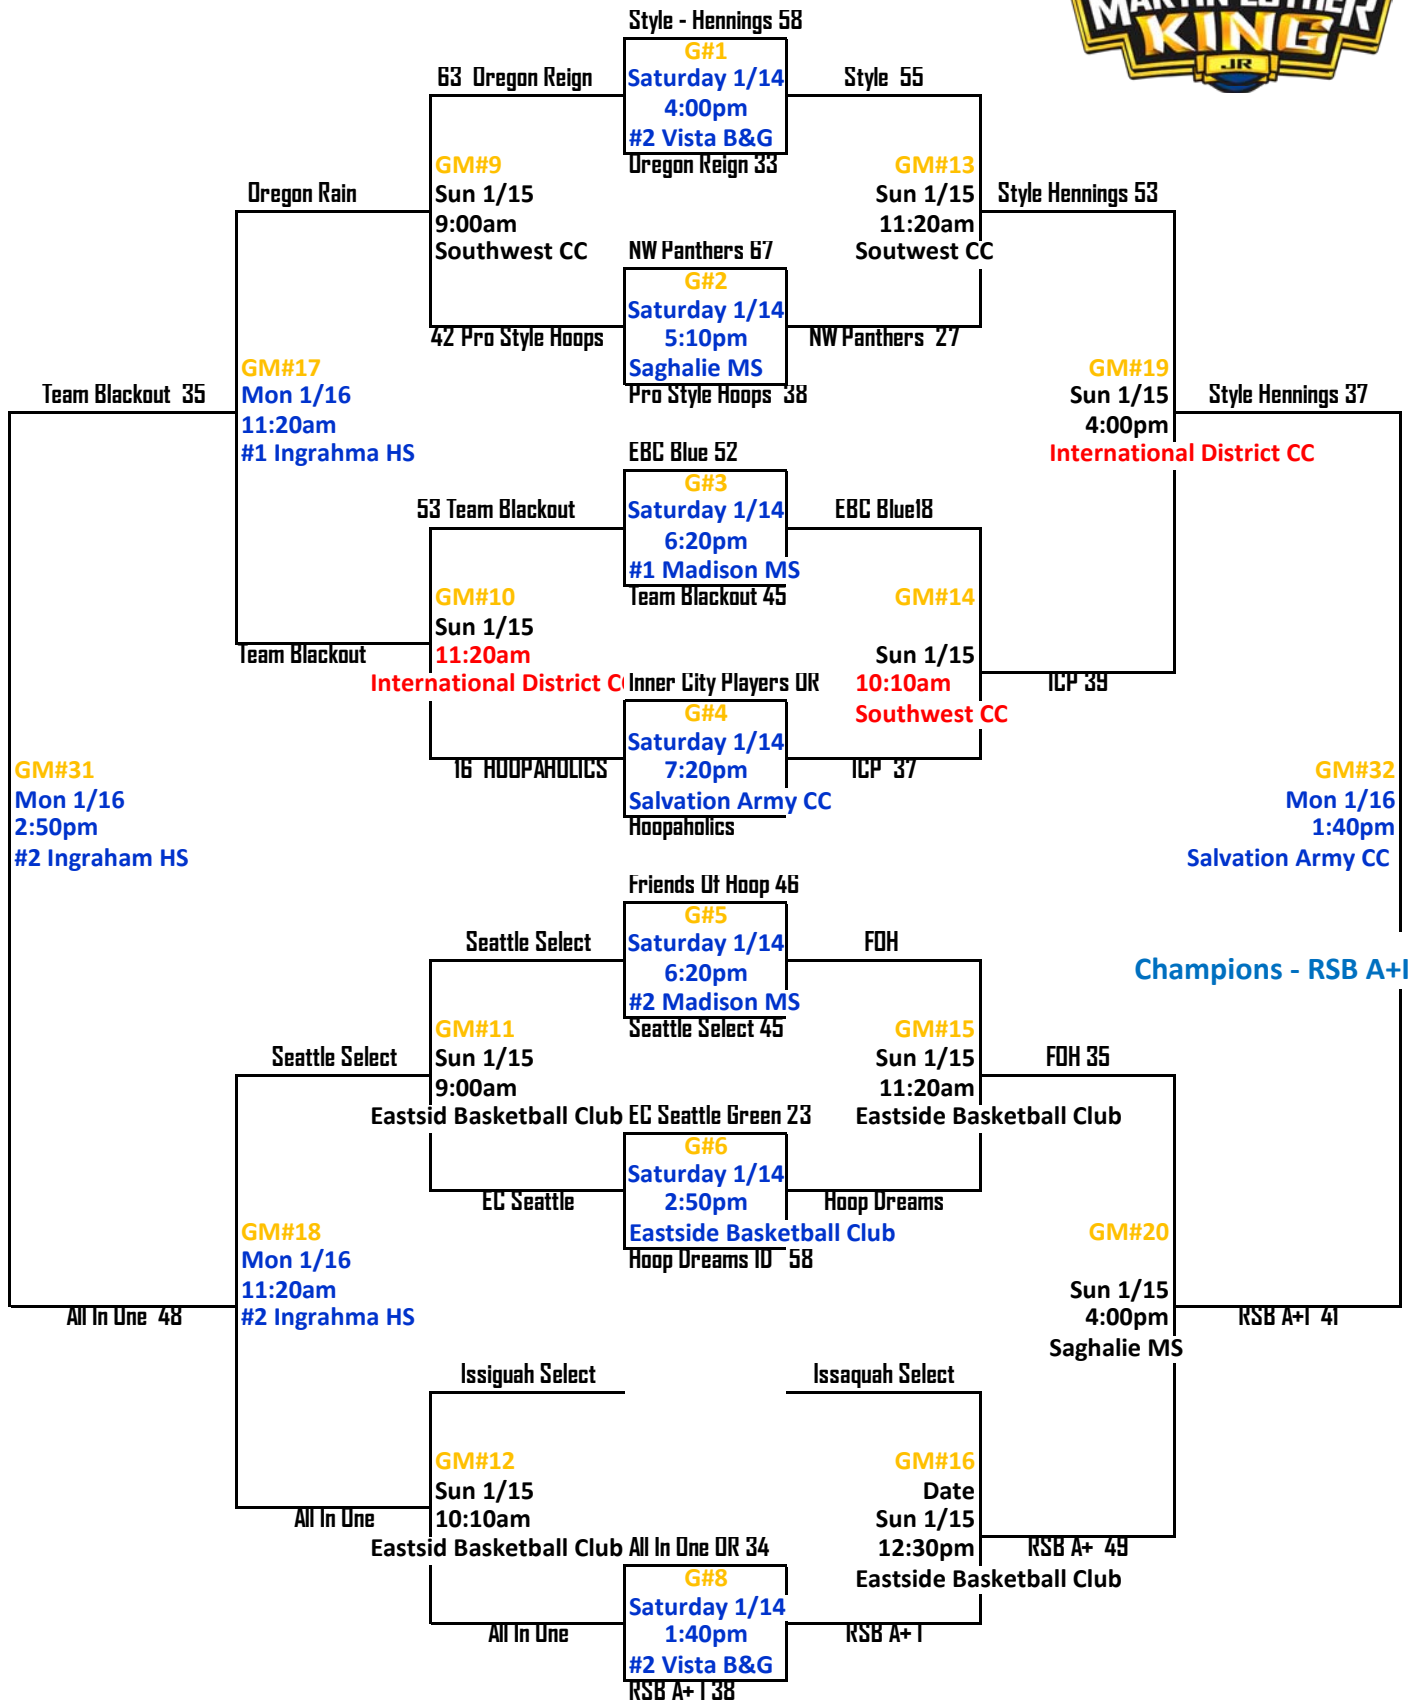

6th Grade Division Gold

Revised 1/12

6th Grade Division Gold

Loser GM #17
G#29
Mon 1/16
2:50pm
#1 Ingraham HS
 Loser GM #18

ICP
G#30
Mon 1/16
12:30pm
#1 Ingraham HS
 FUR

- Eastside Basketball Club (EBC) 17455 NE 67th Court #160 Redmond WA 98052
- Eastside Christian School 14615 SE 22nd St Bellevue WA 98007
- Emerald City Interbay 1550 W Armory Way Seattle WA 98119
- EX3 Center 31453 28th Ave S Federal Way 98003
- ID CC (International Distric CC) 719 8th Ave S Seattle 98104
- Ingraham HS 1819 N 135th St Seattle WA 98133
- Madison MS 3429 45th Ave SW Seattle WA 98116
- Rotary B&G 201 19th Ave Seattle Wa 98122
- Saghalie MS 33914 19th Ave SW Federal Way 98023
- Salvation Army CC 9020 16th Ave SW Seattle WA 98106
- South Park CC 8319 8th Ave S Seattle WA 98108
- Southwest CC 2801 SW Thistle St Seattle WA 98126
- Vista B&G Club 4520 Martin Luther King Junior Way South, Seattle, WA