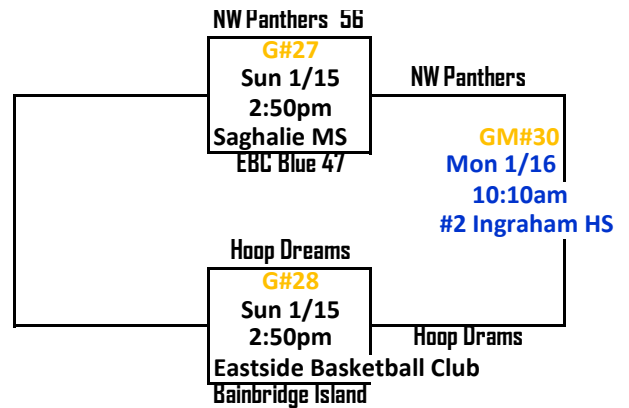

6th Grade Division Gold

Revised 1/12

6th Grade Division Gold

Loser GM #17
G#29
Mon 1/16
2:50pm
#1 Ingraham HS
 Loser GM #18

ICP
G#30
Mon 1/16
12:30pm
#1 Ingraham HS
 FUR

- Eastside Basketball Club (EBC) 17455 NE 67th Court #160 Redmond WA 98052
- Eastside Christian School 14615 SE 22nd St Bellevue WA 98007
- Emerald City Interbay 1550 W Armory Way Seattle WA 98119
- EX3 Center 31453 28th Ave S Federal Way 98003
- ID CC (International Distric CC) 719 8th Ave S Seattle 98104
- Ingraham HS 1819 N 135th St Seattle WA 98133
- Madison MS 3429 45th Ave SW Seattle WA 98116
- Rotary B&G 201 19th Ave Seattle Wa 98122
- Saghalie MS 33914 19th Ave SW Federal Way 98023
- Salvation Army CC 9020 16th Ave SW Seattle WA 98106
- South Park CC 8319 8th Ave S Seattle WA 98108
- Southwest CC 2801 SW Thistle St Seattle WA 98126
- Vista B&G Club 4520 Martin Luther King Junior Way South, Seattle, WA