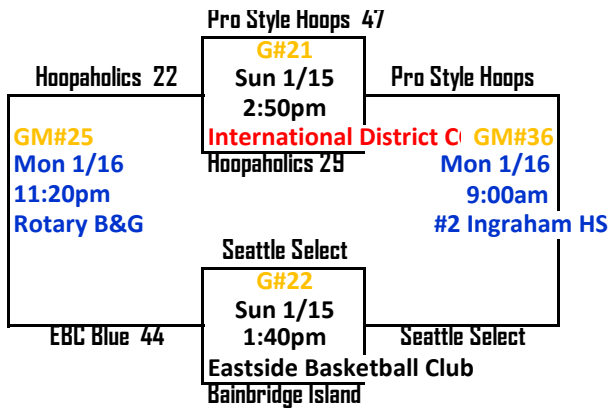

6th Grade Division Gold

Revised 1/12

6th Grade Division Gold

Loser GM #17
G#29
Mon 1/16
2:50pm
#1 Ingraham HS
 Loser GM #18

ICP
G#30
Mon 1/16
12:30pm
#1 Ingraham HS
 FUR

- Eastside Basketball Club (EBC) 17455 NE 67th Court #160 Redmond WA 98052
- Eastside Christian School 14615 SE 22nd St Bellevue WA 98007
- Emerald City Interbay 1550 W Armory Way Seattle WA 98119
- EX3 Center 31453 28th Ave S Federal Way 98003
- ID CC (International Distric CC) 719 8th Ave S Seattle 98104
- Ingraham HS 1819 N 135th St Seattle WA 98133
- Madison MS 3429 45th Ave SW Seattle WA 98116
- Rotary B&G 201 19th Ave Seattle Wa 98122
- Saghalie MS 33914 19th Ave SW Federal Way 98023
- Salvation Army CC 9020 16th Ave SW Seattle WA 98106
- South Park CC 8319 8th Ave S Seattle WA 98108
- Southwest CC 2801 SW Thistle St Seattle WA 98126
- Vista B&G Club 4520 Martin Luther King Junior Way South, Seattle, WA