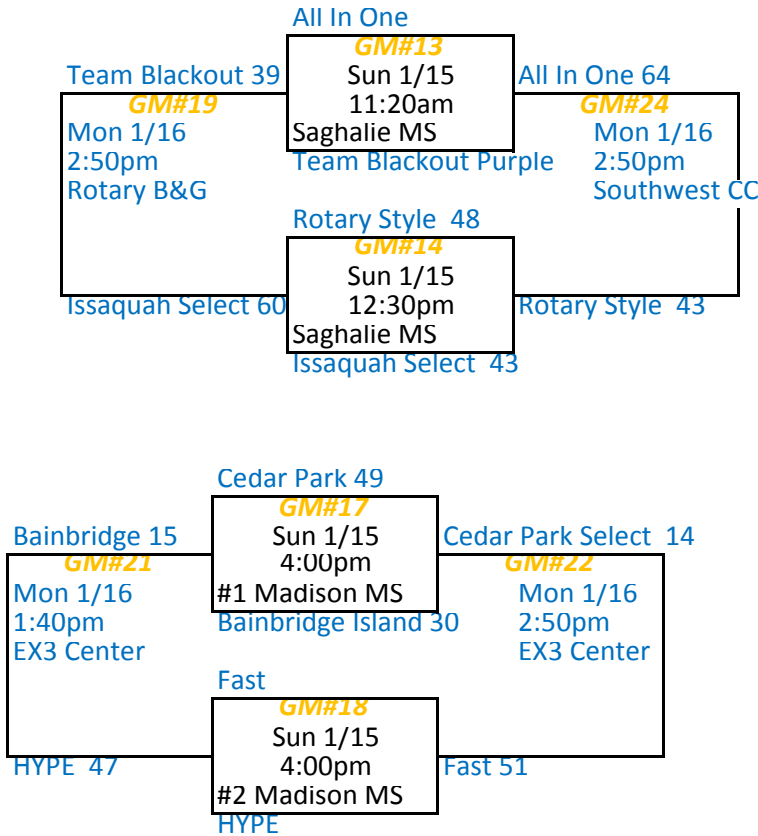

POOL A

RSB A+ II 1-1
Cedar Park Select 0-2
All In One OR 2-0

POOL C

Rotary Style-Richardson 2-0
Fast OR 0-2
Thurston Basketball 1-1

POOL B

Team Blackout Purple 2-0
EBC White 1-1
Bainbridge Island Roots 0-2

POOL D

HYPE 0-2
Hoop Dreams ID 1-1
Issiquah Select Gold 2-0

**6th Grade Division
Silver**

Revised 1/12

SATURDAY JANUARY 14TH, 2012

GM	SC	VS	SC VISITORS	TIME	SITE
1	RSB A+ II	58	vs 12 Cedar Park Select	9:00am	Salvation Army
2	Team Blackout Purple	52	vs 31 EBC White	11:20am	#1 Madison MS
3	Rotary Style-Richardson	46	vs 38 Thurston Basketball	11:20am	#2 Madison MS
4	Cedar Park Select	26	vs 64 All In One OR	11:20am	Salvation Army
5	Issiquah Select Gold	39	vs 18 HYPE	11:20am	#1 Vista B&G
6	Bainbridge Island Roots	27	vs 43 Team Blackout Purple	1:40pm	#1 Madison MS
7	Rotary Style-Richardson	57	vs 45 Fast OR	1:40pm	#2 Madison MS
8	Hoop Dreams ID	31	vs 42 Issiquah Select Gold	1:40pm	Eastside Basketball Club
9	All In One OR	44	vs 28 RSB A+ II	2:50pm	Salvation Army
10	HYPE	20	vs 30 Hoop Dreams ID	4:00pm	Eastside Basketball Club
11	EBC White	48	vs 24 Bainbridge Island Roots	5:10pm	#1 Madison MS
12	Fast OR	36	vs 48 Thurston Basketball	5:10pm	#2 Madison MS

Champions All In One OR.

- Vista B&G Club 4520 Martin Luther King Junior Way South
- Alki CC 5817 SW Stevens St, 98116
- Southwest CC 2801 SW Thistle St Seattle WA 98126
- Saghalie MS 33914 19th Ave SW Federal Way 98023
- Madison MS 3429 45th Ave SW Seattle WA 98116
- South Park CC 8319 8th Ave S Seattle WA 98108
- EX3 Center 31453 28th Ave S Federal Way 98003