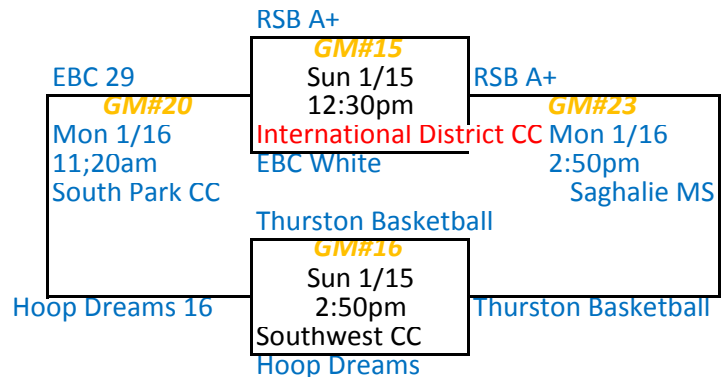

POOL A

RSB A+ II 1-1
Cedar Park Select 0-2
All In One OR 2-0

POOL C

Rotary Style-Richardson 2-0
Fast OR 0-2
Thurston Basketball 1-1

POOL B

Team Blackout Purple 2-0
EBC White 1-1
Bainbridge Island Roots 0-2

POOL D

HYPE 0-2
Hoop Dreams ID 1-1
Issiquah Select Gold 2-0

**6th Grade Division
Silver**

Revised 1/12

SATURDAY JANUARY 14TH, 2012

GM	SC	VS	SC VISITORS	TIME	SITE
1	RSB A+ II	58	vs 12 Cedar Park Select	9:00am	Salvation Army
2	Team Blackout Purple	52	vs 31 EBC White	11:20am	#1 Madison MS
3	Rotary Style-Richardson	46	vs 38 Thurston Basketball	11:20am	#2 Madison MS
4	Cedar Park Select	26	vs 64 All In One OR	11:20am	Salvation Army
5	Issiquah Select Gold	39	vs 18 HYPE	11:20am	#1 Vista B&G
6	Bainbridge Island Roots	27	vs 43 Team Blackout Purple	1:40pm	#1 Madison MS
7	Rotary Style-Richardson	57	vs 45 Fast OR	1:40pm	#2 Madison MS
8	Hoop Dreams ID	31	vs 42 Issiquah Select Gold	1:40pm	Eastside Basketball Club
9	All In One OR	44	vs 28 RSB A+ II	2:50pm	Salvation Army
10	HYPE	20	vs 30 Hoop Dreams ID	4:00pm	Eastside Basketball Club
11	EBC White	48	vs 24 Bainbridge Island Roots	5:10pm	#1 Madison MS
12	Fast OR	36	vs 48 Thurston Basketball	5:10pm	#2 Madison MS

Champions All In One OR.

- Vista B&G Club 4520 Martin Luther King Junior Way South
- Alki CC 5817 SW Stevens St, 98116
- Southwest CC 2801 SW Thistle St Seattle WA 98126
- Saghalie MS 33914 19th Ave SW Federal Way 98023
- Madison MS 3429 45th Ave SW Seattle WA 98116
- South Park CC 8319 8th Ave S Seattle WA 98108
- EX3 Center 31453 28th Ave S Federal Way 98003