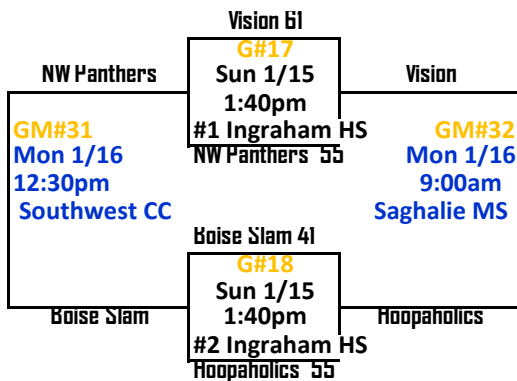

7th Grade Division Gold

EBC Blue
GM#37
Mon 1/17
1:40pm
Rotary B&G
VanPort Dynasty

Concept - Columbia
G#38
Mon 1/16
2:50pm
#2 Vista B&G
ICP

Eastside Basketball Club (EBC) 17455 NE 67th Court #160 Redmond WA 98052
 Eastside Christian School 14615 SE 22nd St Bellevue WA 98007
 Emerald City Interbay 1550 W Armory Way Seattle WA 98119
 EX3 Center 31453 28th Ave S Federal Way 98003
 ID CC (International Distric CC) 719 8th Ave S Seattle 98104
 Ingraham HS 1819 N 135th St Seattle WA 98133
 Madison MS 3429 45th Ave SW Seattle WA 98116
 Rotary B&G 201 19th Ave Seattle Wa 98122
 Saghalie MS 33914 19th Ave SW Federal Way 98023
 Salvation Army CC 9020 16th Ave SW Seattle WA 98106

South Park CC 8319 8th Ave S Seattle WA 98108
 Southwest CC 2801 SW Thistle St Seattle WA 98126
 Vista B&G Club 4520 Martin Luther King Junior Way South, Seattle, W/