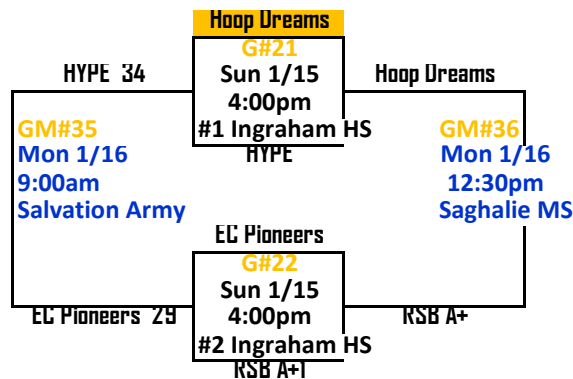

7th Grade Division Gold

EBC Blue
GM#37
Mon 1/17
1:40pm
Rotary B&G
VanPort Dynasty

Concept - Columbia
G#38
Mon 1/16
2:50pm
#2 Vista B&G
ICP

Eastside Basketball Club (EBC) 17455 NE 67th Court #160 Redmond WA 98052
 Eastside Christian School 14615 SE 22nd St Bellevue WA 98007
 Emerald City Interbay 1550 W Armory Way Seattle WA 98119
 EX3 Center 31453 28th Ave S Federal Way 98003
 ID CC (International Distric CC) 719 8th Ave S Seattle 98104
 Ingraham HS 1819 N 135th St Seattle WA 98133
 Madison MS 3429 45th Ave SW Seattle WA 98116
 Rotary B&G 201 19th Ave Seattle Wa 98122
 Saghalie MS 33914 19th Ave SW Federal Way 98023
 Salvation Army CC 9020 16th Ave SW Seattle WA 98106

South Park CC 8319 8th Ave S Seattle WA 98108
 Southwest CC 2801 SW Thistle St Seattle WA 98126
 Vista B&G Club 4520 Martin Luther King Junior Way South, Seattle, W/