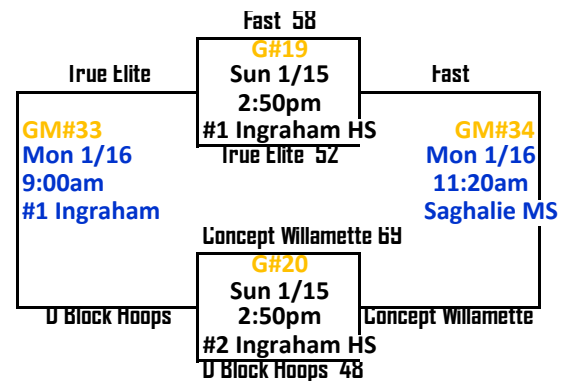

7th Grade Division Gold

EBC Blue
GM#37
Mon 1/17
1:40pm
Rotary B&G
VanPort Dynasty

Concept - Columbia
G#38
Mon 1/16
2:50pm
#2 Vista B&G
ICP

Eastside Basketball Club (EBC) 17455 NE 67th Court #160 Redmond WA 98052
 Eastside Christian School 14615 SE 22nd St Bellevue WA 98007
 Emerald City Interbay 1550 W Armory Way Seattle WA 98119
 EX3 Center 31453 28th Ave S Federal Way 98003
 ID CC (International Distric CC) 719 8th Ave S Seattle 98104
 Ingraham HS 1819 N 135th St Seattle WA 98133
 Madison MS 3429 45th Ave SW Seattle WA 98116
 Rotary B&G 201 19th Ave Seattle Wa 98122
 Saghalie MS 33914 19th Ave SW Federal Way 98023
 Salvation Army CC 9020 16th Ave SW Seattle WA 98106

South Park CC 8319 8th Ave S Seattle WA 98108
 Southwest CC 2801 SW Thistle St Seattle WA 98126
 Vista B&G Club 4520 Martin Luther King Junior Way South, Seattle, W/