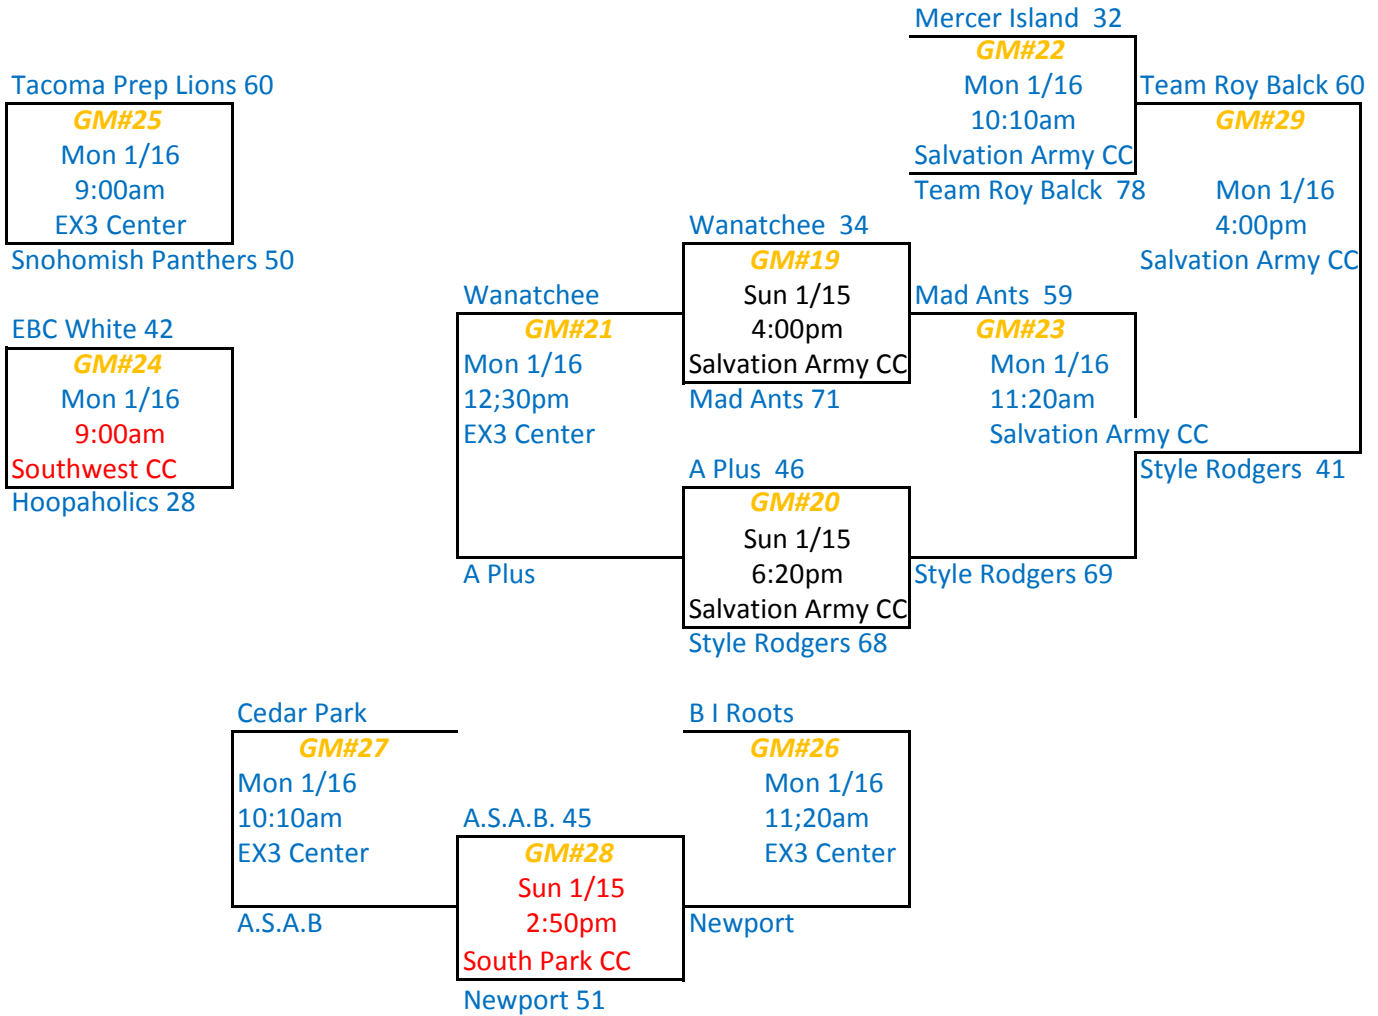

7th Grade Division Silver

Eastside Basketball Club (EBC) 17455 NE 67th Court #160 Redmond WA 98052

Eastside Christian School 14615 SE 22nd St Bellevue WA 98007

Emerald City Interbay 1550 W Armory Way Seattle WA 98119

EX3 Center 31453 28th Ave S Federal Way 98003

ID CC (International Distric CC) 719 8th Ave S Seattle 98104

Ingraham HS 1819 N 135th St Seattle WA 98133

Madison MS 3429 45th Ave SW Seattle WA 98116

Rotary B&G 201 19th Ave Seattle Wa 98122

Saghalie MS 33914 19th Ave SW Federal Way 98023

Salvation Army CC 9020 16th Ave SW Seattle WA 98106

South Park CC 8319 8th Ave S Seattle WA 98108

Southwest CC 2801 SW Thistle St Seattle WA 98126

Vista B&G Club 4520 Martin Luther King Junior Way South, Seattle, WA