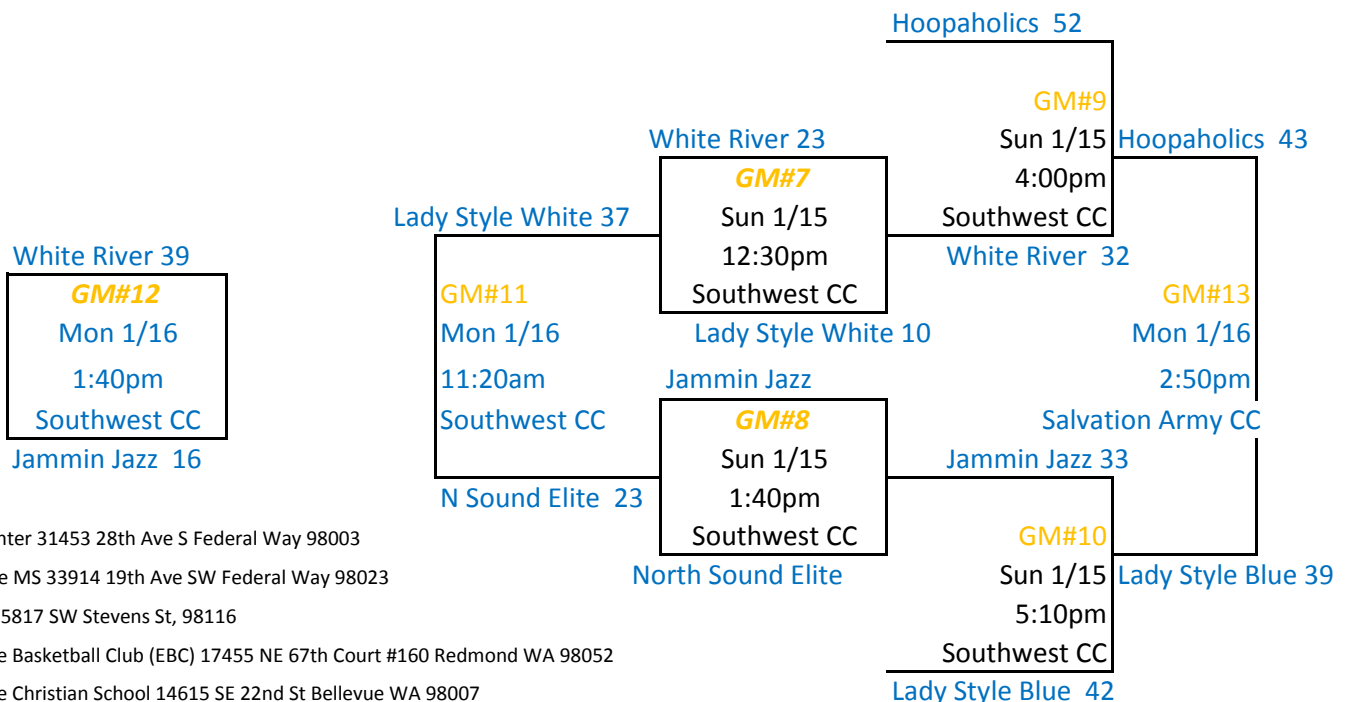

POOL A

Rotary Lady Style White 0-2
 ECBA Jammin Jazz 1-1
 Hoopaholics 2-0

POOL B

North Sound Elite 0-2
 Rotary Lady Style Blue 2-0
 White River 1-1

**8th Grade Division
 GIRLS**

REVIDES 1/12

SATURDAY JANUARY 14TH, 2012							
GM	HOME	SC	vs	SC	VISITORS	TIME	SITE
1	North Sound Elite	21	vs	57	Rotary Lady Style Blue	10:10am	Salvation Army CC
2	Rotary Lady Style White	20	vs	31	ECBA Jammin Jazz	12:30pm	Soutwest CC
3	White River	50	vs	19	North Sound Elite	1:40pm	Salvation Army CC
4	ECBA Jammin Jazz	37	vs	38	Hoopaholics	2:50pm	Soutwest CC
5	Rotary Lady Style Blue	46	vs	14	White River	5:10pm	Salvation Army CC
6	Hoopaholics	38	vs	14	Rotary Lady Style White	5:10pm	International District CC

Champions- Hoopaholics

- EX3 Center 31453 28th Ave S Federal Way 98003
- Saghalie MS 33914 19th Ave SW Federal Way 98023
- Alki CC 5817 SW Stevens St, 98116
- Eastside Basketball Club (EBC) 17455 NE 67th Court #160 Redmond WA 98052
- Eastside Christian School 14615 SE 22nd St Bellevue WA 98007
- Ingraham HS 1819 N 135th St Seattle WA 98133
- Madison MS 3429 45th Ave SW Seattle WA 98116
- Salvation Army CC 9020 16th Ave SW Seattle WA 98106
- South Park CC 8319 8th Ave S Seattle WA 98108