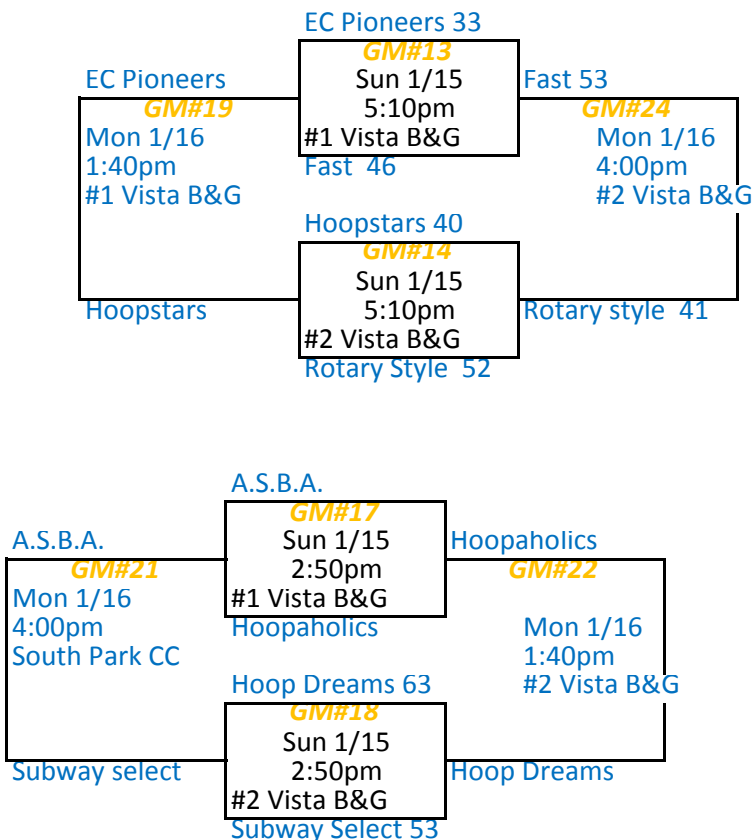

POOL A
 EC Pioneers 2-0
 A.S.B.A. 0-2
 EBC Blue 1-1

POOL C
 A.C.C.E.S.S. WA Elite 1-1
 Hoop Dreams ID 0-2
 Rotary Style 2-0

POOL B
 Fast OR. 2-0
 Hoopaholics 0-2
 RSB A+ I 1-1

POOL D
 EC Hoopstars 2-0
 VanPort 1-1
 Subway Select 0-2

8th Grade Division Gold

REVIDES 1/12

SATURDAY JANUARY 14TH, 2012

GM	SC	SC	VISITORS	TIME	SITE
1	Hoopaholics 35	vs	64 RSB A+ I	9:00am	EX3 Center
2	A.C.C.E.S.S. WA Elite 61	vs	69 Rotary Style	10:10am	Southwest CC
3	Subway Select 38	vs	62 EC Hoopstars	10:10am	Saghalie MS
4	RSB A+ I 54	vs	83 Fast OR.	11:20am	EX3 center
5	EC Pioneers 65	vs	24 A.S.B.A.	1:40pm	#1 Vista B&G
6	A.C.C.E.S.S. WA Elite 55	vs	53 Hoop Dreams ID	1:40pm	Southwest CC
7	A.S.B.A. vs		W EBC Blue	4:00pm	International District CC
8	VanPort 66	vs	46 Subway Select	5:10pm	EX3 Center

SUNDAY JANUARY 15TH, 2012

GM	HOME	SC	SC	VISITORS	TIME	SITE
9	EBC Blue 33	vs	58 EC Pioneers		11:20am	#1 Vista B&G
10	EC Hoopstars 63	vs	48 VanPort		11:20am	#2 Vista B&G
11	Fast OR. 62	vs	36 Hoopaholics		12:30pm	#2 Vista B&G
12	Hoop Dreams ID 39	vs	59 Rotary Style		12:30pm	#1 Vista B&G