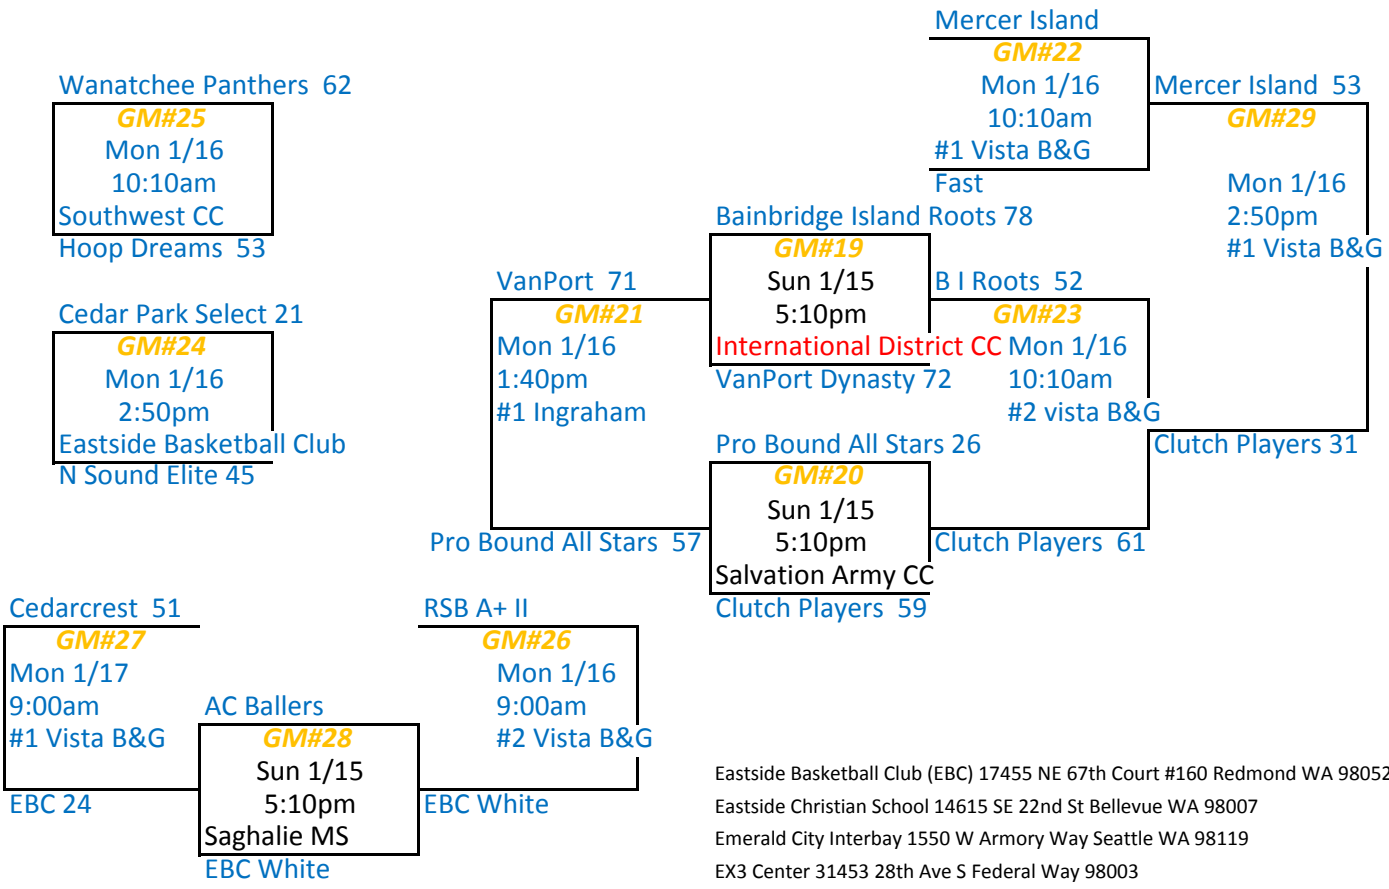

8th Grade Division Silver

- Eastside Basketball Club (EBC) 17455 NE 67th Court #160 Redmond WA 98052
- Eastside Christian School 14615 SE 22nd St Bellevue WA 98007
- Emerald City Interbay 1550 W Armory Way Seattle WA 98119
- EX3 Center 31453 28th Ave S Federal Way 98003
- ID CC (International Distric CC) 719 8th Ave S Seattle 98104
- Ingraham HS 1819 N 135th St Seattle WA 98133
- Madison MS 3429 45th Ave SW Seattle WA 98116
- Rotary B&G 201 19th Ave Seattle Wa 98122
- Saghalie MS 33914 19th Ave SW Federal Way 98023
- Salvation Army CC 9020 16th Ave SW Seattle WA 98106
- South Park CC 8319 8th Ave S Seattle WA 98108
- Southwest CC 2801 SW Thistle St Seattle WA 98126
- Vista B&G Club 4520 Martin Luther King Junior Way South, Seattle, WA